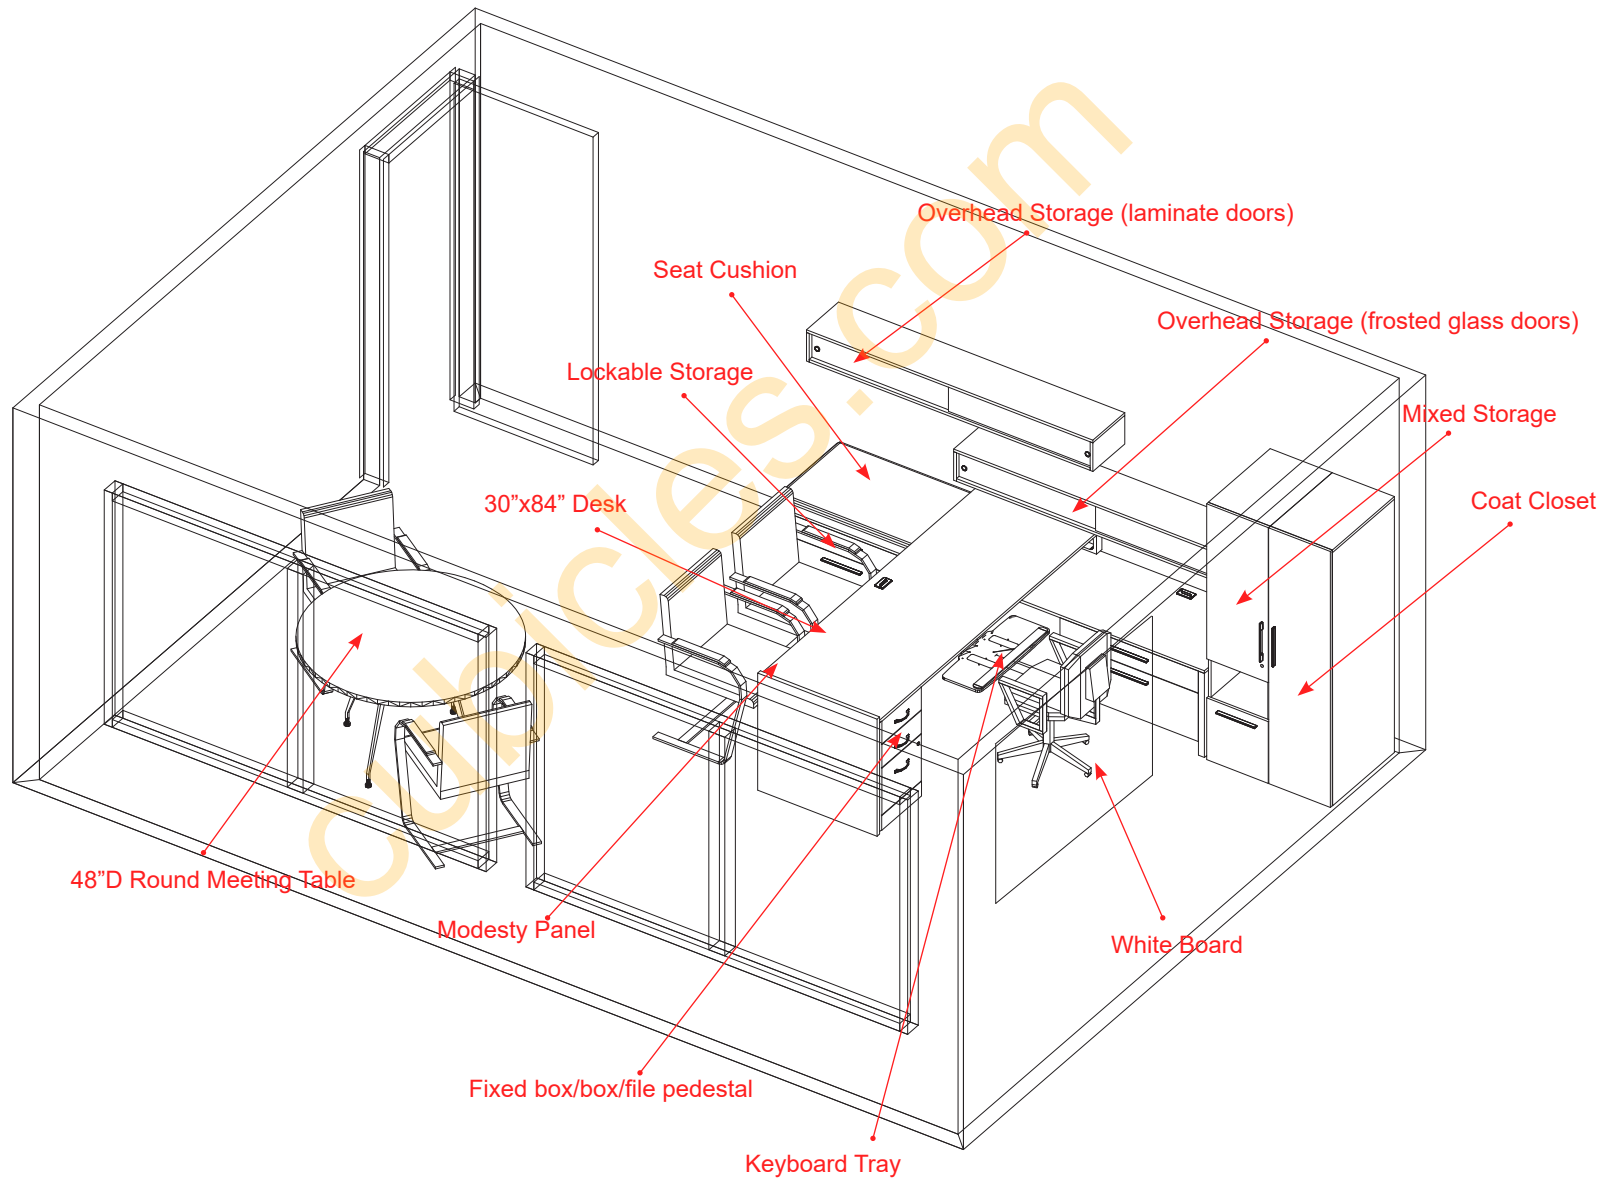

# Executive Offices #2 Manager: Global Total Office

## Princeton series

\*Furniture configuration referenced from Global Showroom. Adjusted to fit space.

# CUBICLE TYPICALS: Open Plan Systems

[74] 2'-6" x 5'-0" Benching Powered Workstations:

- mobile box/file pedestal
- [2] duplex receptacles (under work surface)

[2] 36"W Round Meeting Tables:

[2] duplex receptacles per station  
\* wire management tray under work surface

- [5] 30"x72" Straight Desk Unit
  - mobile box/file pedestal w/ seat cushion
  - modesty panel

\*additional cost may apply depending on fabric selection

- [5] 72"W x 48"H Whiteboard

\*image for reference