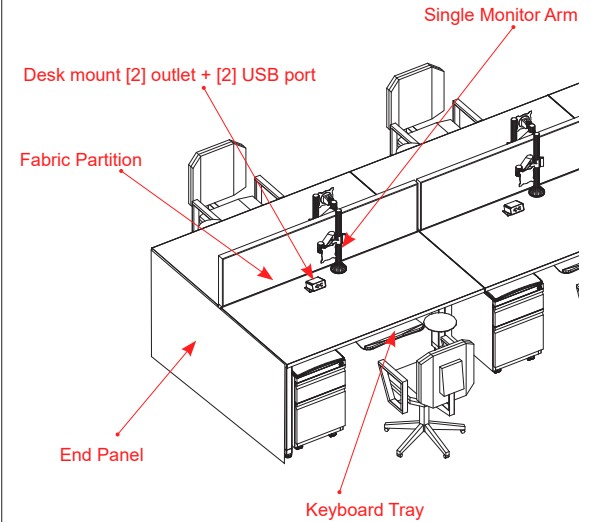

# CUBICLE TYPICALS: Open Plan Systems

[74] 2'-6" x 5'-0" Benching Powered Workstations:

- mobile box/file pedestal
- [2] duplex receptacles (under work surface)

[2] 36"W Round Meeting Tables:

[2] duplex receptacles per station  
\* wire management tray under work surface

\*image for reference

Additional options available:

- Single Monitor Arm
- Keyboard Tray
- Fabric Partition
- Desk Mount [2] outlet + [2] USB port

Additional options available:

- [5] 30"x72" Straight Desk Unit
  - mobile box/file pedestal w/ seat cushion
  - modesty panel

\*additional cost may apply depending on fabric selection

- [5] 72"W x 48"H Whiteboard

\*image for reference