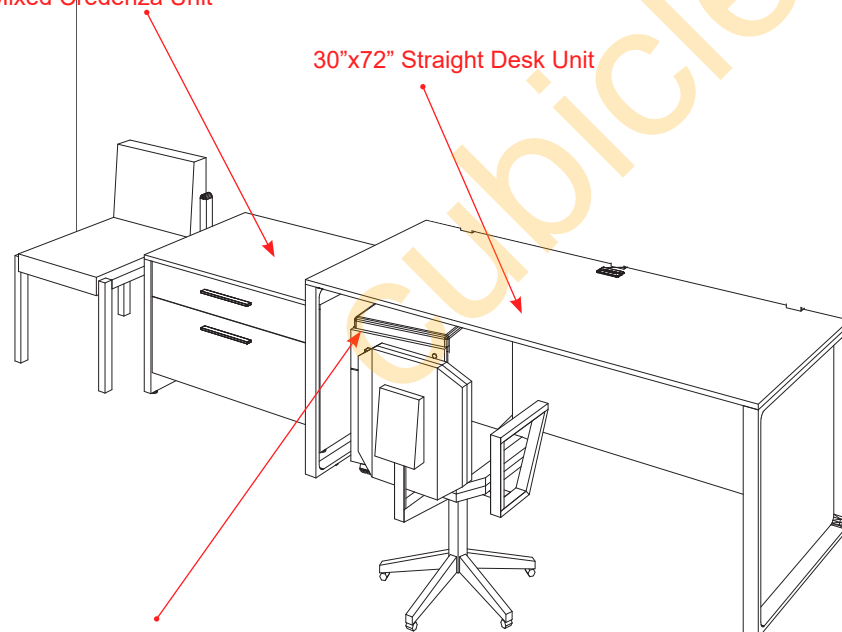

Mixed Credenza Unit

30"x72" Straight Desk Unit

Mobile Box/File Pedestal