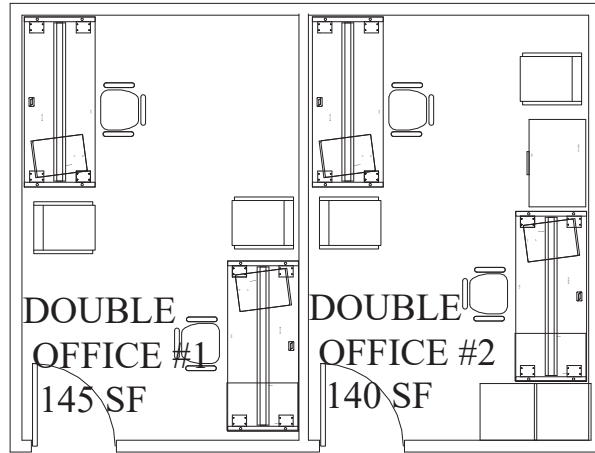

# CUBICLE TYPICALS: Open Plan Systems

[74] 2'-6" x 5'-0" Benching Powered Workstations:

- mobile box/file pedestal
- [2] duplex receptacles (under work surface)

[2] 36"W Round Meeting Tables:

[2] duplex receptacles per station  
\* wire management tray under work surface

\*image for reference

Additional options available:

- Single Monitor Arm
- Keyboard Tray
- Fabric Partition
- Desk Mount [2] outlet + [2] USB port

Additional options available:

# Private Double Offices: Global Total Office

Typical Offices - Double

\* mixed credenza unit for every other double office only

\* white boards provided 1 per office

[22] 30"x72" Straight Desk Unit

- mobile box/file pedestal w/ seat cushion

- [5] 30"x72" Straight Desk Unit
  - mobile box/file pedestal w/ seat cushion
  - modesty panel

\*additional cost may apply depending on fabric selection

- [5] 72"W x 48"H Whiteboard

\*image for reference