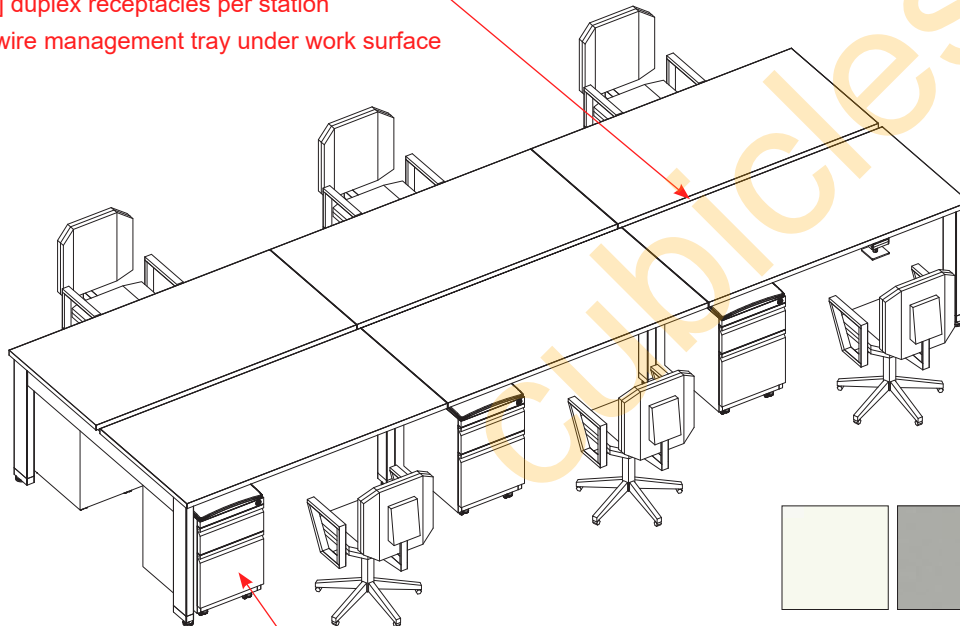

## Princeton series

\*Furniture configuration referenced from Global Showroom. Adjusted to fit space.

# CUBICLE TYPICALS: Open Plan Systems

[74] 2'-6" x 5'-0" Benching Powered Workstations:

- mobile box/file pedestal
- [2] duplex receptacles (under work surface)

[2] 36"W Round Meeting Tables:

[2] duplex receptacles per station  
\* wire management tray under work surface

# Private Double Offices: Global Total Office

Typical Offices - Double

\* mixed credenza unit for every other double office only

\* white boards provided 1 per office

[22] 30"x72" Straight Desk Unit

- mobile box/file pedestal w/ seat cushion

- [5] 30"x72" Straight Desk Unit
  - mobile box/file pedestal w/ seat cushion
  - modesty panel

\*additional cost may apply depending on fabric selection

- [5] 72"W x 48"H Whiteboard

\*image for reference