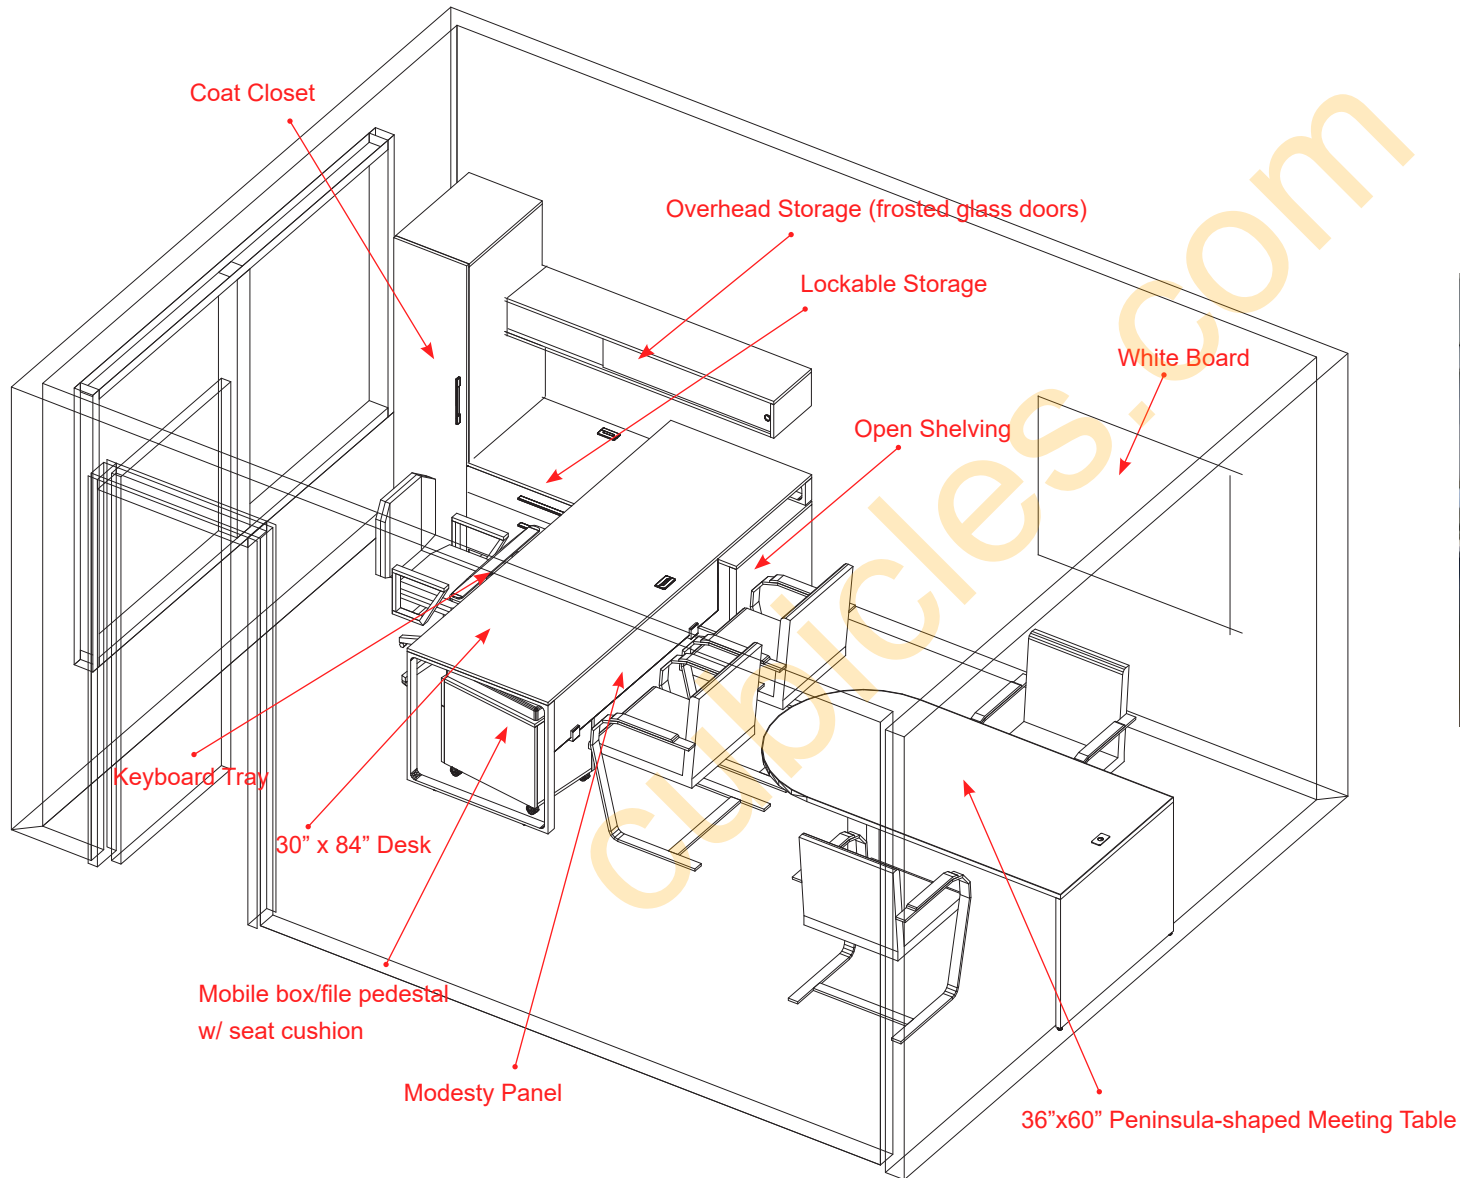

Executive Offices #1 Manager : Global Total Office

Princeton series

*Furniture configuration referenced from Global Showroom. Adjusted to fit space.

*images for reference