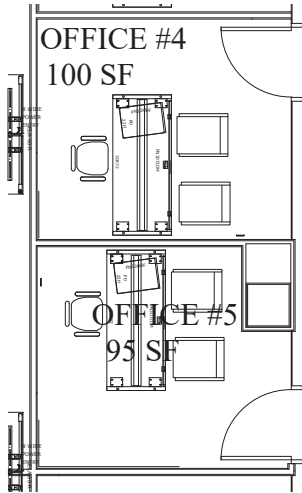

Private Single Offices: Global Total Office

Typical Offices - Single

* white boards provided 1 per office