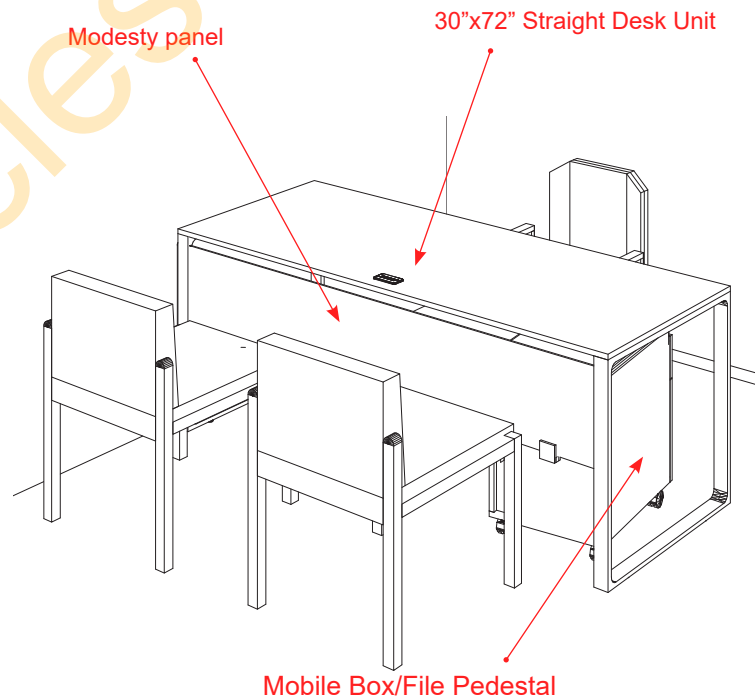

- [5] 30"x72" Straight Desk Unit
  - mobile box/file pedestal w/ seat cushion
  - modesty panel

\*additional cost may apply depending on fabric selection

- [5] 72"W x 48"H Whiteboard

\*image for reference