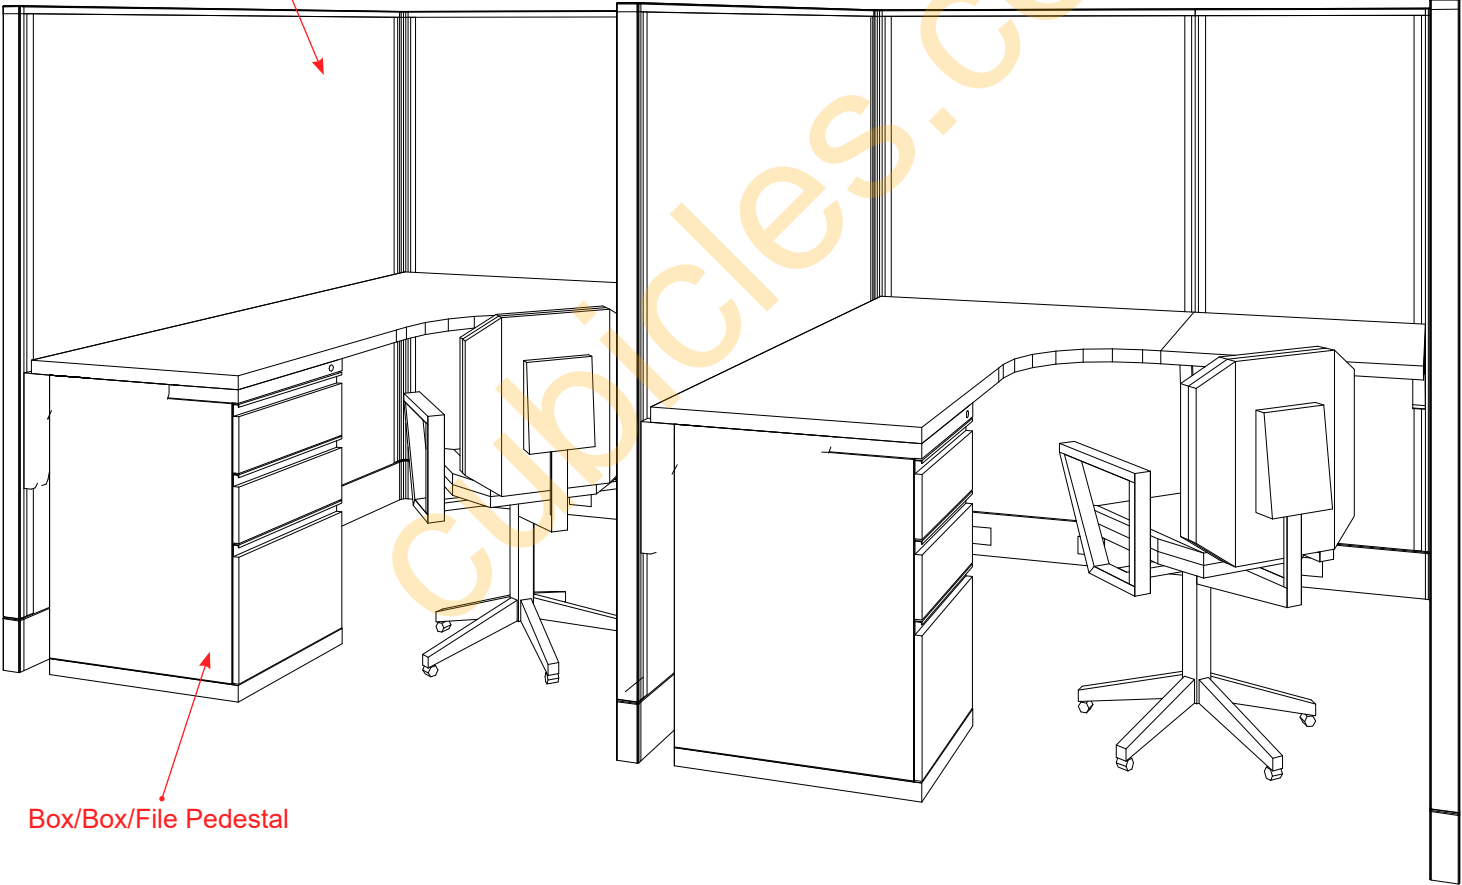

3D VIEW - TYPICAL AGENT WORKSTATION

Sprite Snow | BU | Hardrock Maple

62”H Panels

Box/Box/File Pedestal

3D VIEW - TYPICAL MANAGER WORKSTATION

Sprite Snow | BU | Hardrock Maple

* panels shown transparent
62"H Panels

Peninsula-shaped Worksurface

Box/Box/File Pedestal