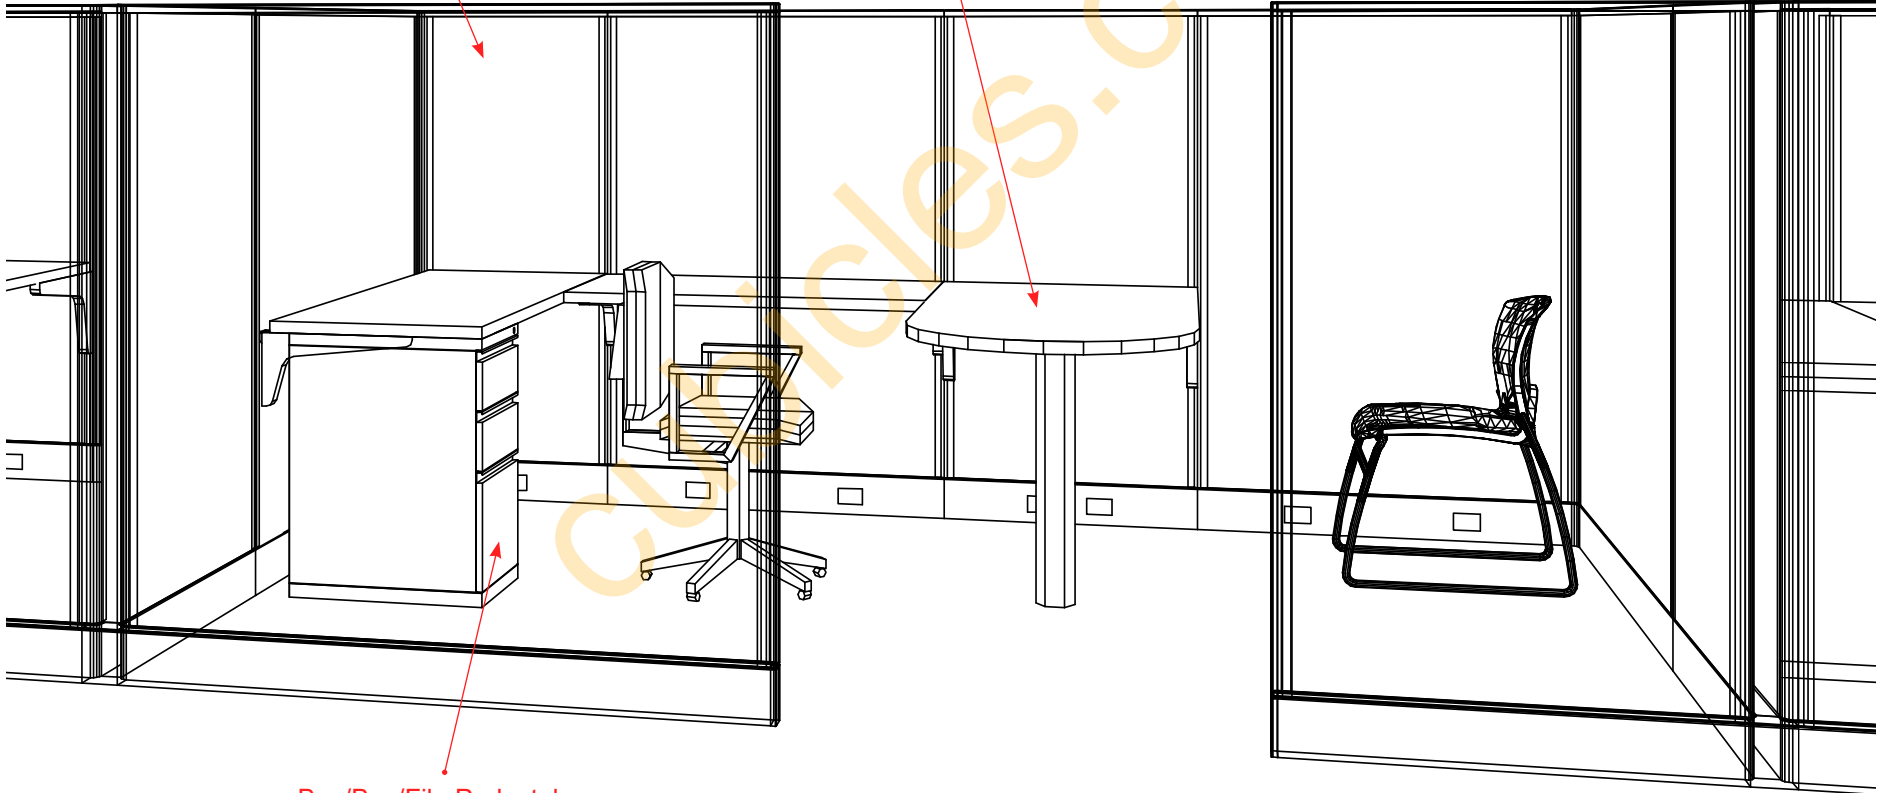

3D VIEW - TYPICAL AGENT WORKSTATION

Sprite Snow | BU | Hardrock Maple

62”H Panels

Box/Box/File Pedestal

3D VIEW - TYPICAL MANAGER WORKSTATION

Sprite Snow | BU | Hardrock Maple

* panels shown transparent
62"H Panels

Peninsula-shaped Worksurface

Box/Box/File Pedestal