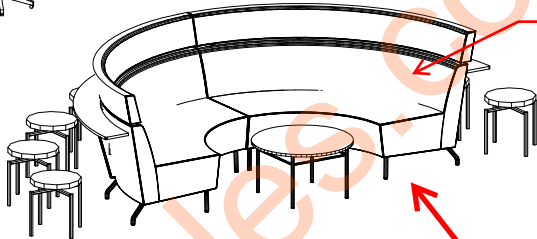

IMAGES MIGHT NOT BE EXACT

39"H FABRIC PANEL

Tool WITH DIAGONAL TRAY

BAR HIGH TABLE

HIGH BACK RECEPTION LOUNGE SEATING

IMAGES MIGHT NOT BE EXACT

IMAGES MIGHT NOT BE EXACT

U-SHAPED RECEPTION DESK