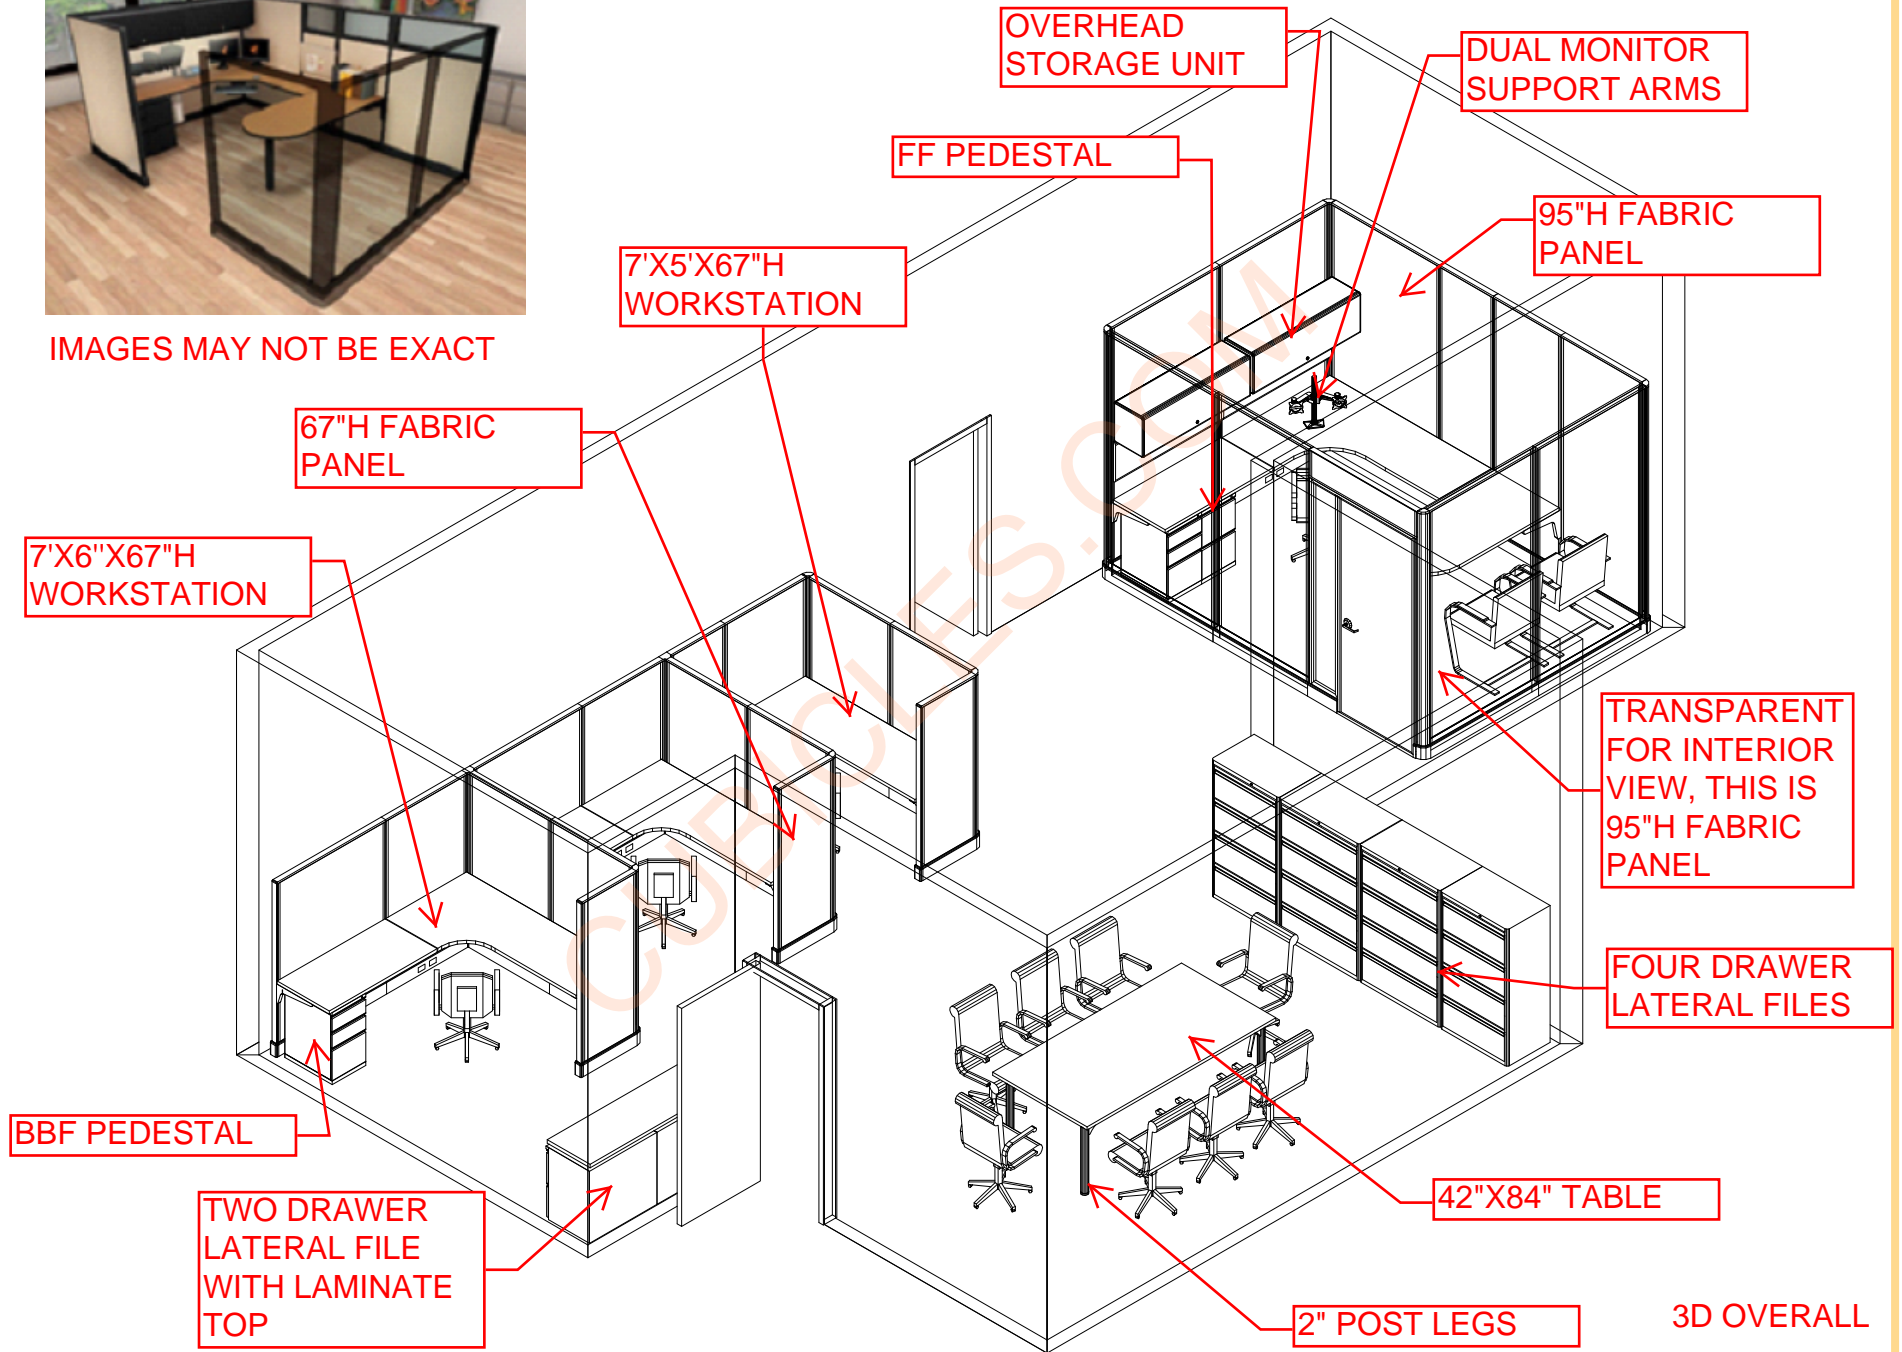

IMAGES MAY NOT BE EXACT

OVERHEAD STORAGE UNIT

DUAL MONITOR SUPPORT ARMS

FF PEDESTAL

7'X5'X67"H WORKSTATION

95"H FABRIC PANEL

67"H FABRIC PANEL

7'X6'X67"H WORKSTATION

TRANSPARENT FOR INTERIOR VIEW, THIS IS 95"H FABRIC PANEL

FOUR DRAWER LATERAL FILES

BBF PEDESTAL

TWO DRAWER LATERAL FILE WITH LAMINATE TOP

42"X84" TABLE

2" POST LEGS

3D OVERALL