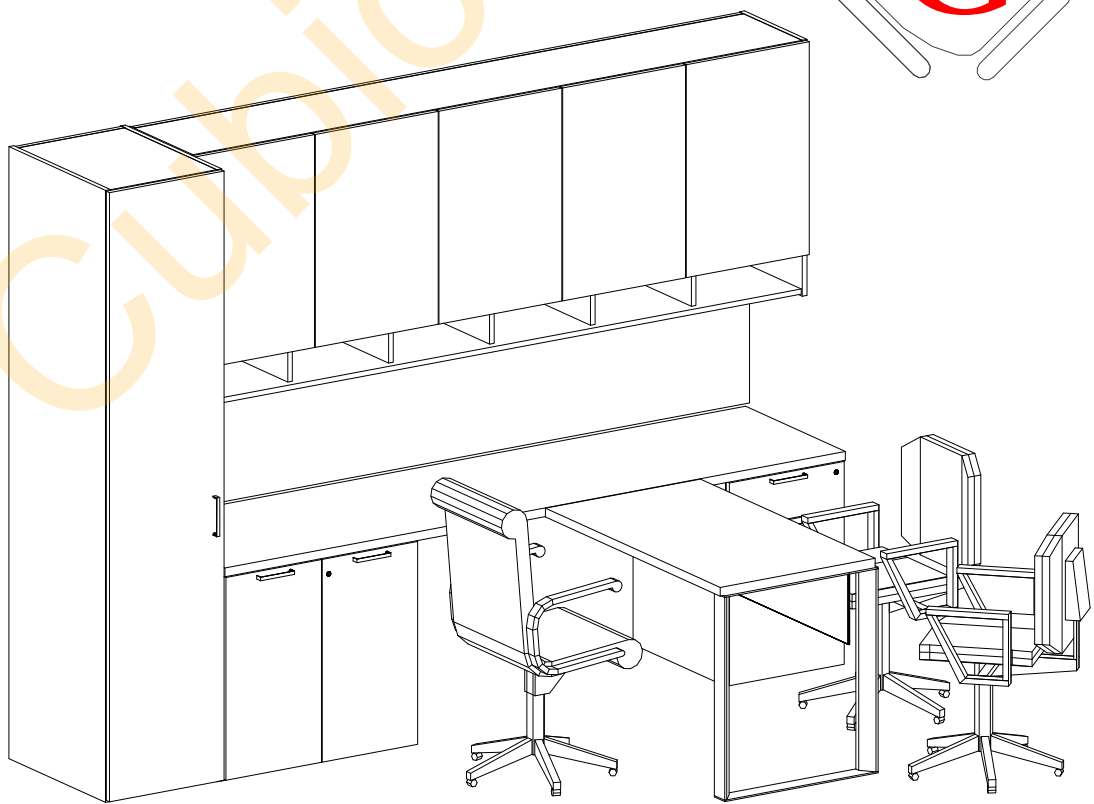

## DESK DIMENSIONS:

[2] 5'-6"X9'-6"

[2] 6'-0"X9'-6"

## ACCESSORIES:

- [1] MOBILE PEDESTAL
- [1] 30"W STORAGE UNIT
- [1] 96"W X 20"H TACKBOARD
- [3] LED TASK LIGHTS
- [1] WARDROBE

# [4] PRIVATE OFFICES

\*PAOLI 'KINDLE ONE' LAMINATE

24"Wx18"Dx83"H  
SINGLE-DOOR  
WARDROBE

16"Dx96"Wx34-3/4"H  
WALL-MOUNTED  
OVERHEAD UNIT W/  
PAPER STORAGE

WALL-  
MOUNTED  
TACKBOARD

24"DX96"W

24"DX42"W

23"Dx30"Wx27-7/8"H  
2-DOOR STORAGE  
UNIT

METAL O-LEG

12"H MODESTY  
PANEL

24x18x27-7/8  
BOX/BOX/FILE  
FIXED PEDESTAL