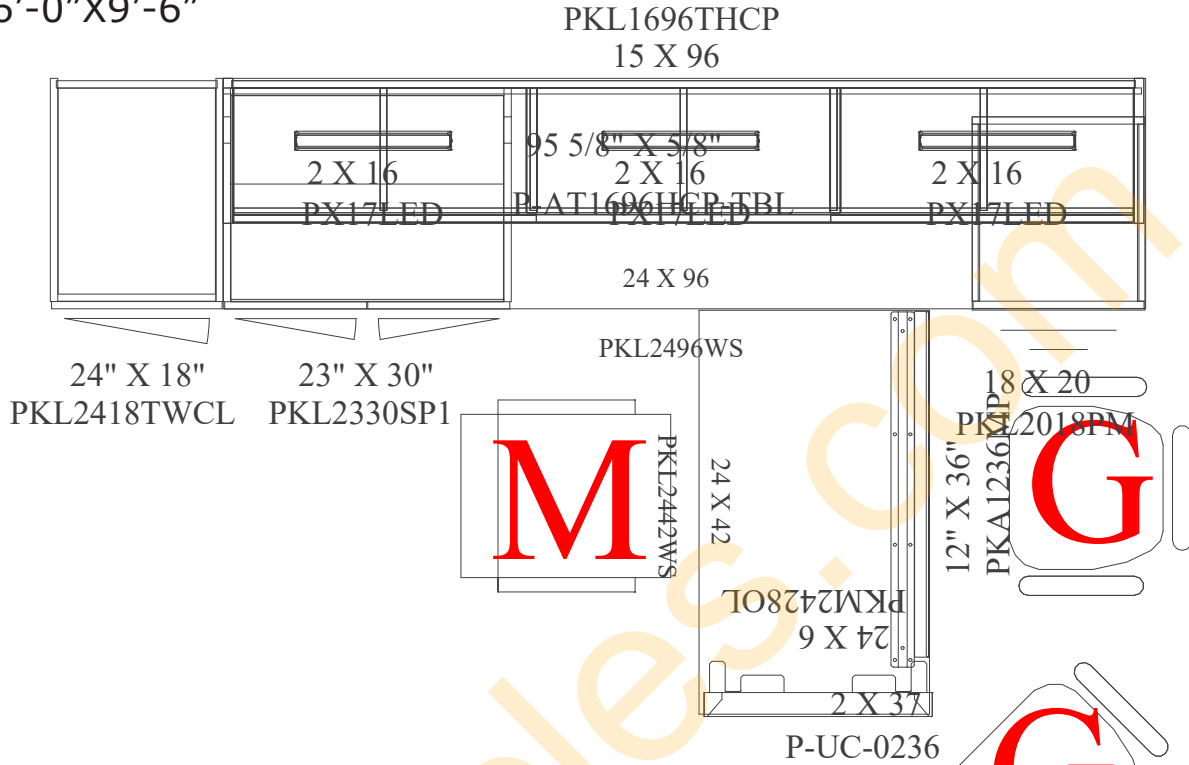

## DESK DIMENSIONS:

[2] 5'-6"X9'-6"

[2] 6'-0"X9'-6"

## ACCESSORIES:

- [1] MOBILE PEDESTAL
- [1] 30"W STORAGE UNIT
- [1] 96"W X 20"H TACKBOARD
- [3] LED TASK LIGHTS
- [1] WARDROBE

# [4] PRIVATE OFFICES

\*PAOLI 'KINDLE ONE' LAMINATE

24"Wx18"Dx83"H  
SINGLE-DOOR  
WARDROBE

16"Dx96"Wx34-3/4"H  
WALL-MOUNTED  
OVERHEAD UNIT W/  
PAPER STORAGE

WALL-  
MOUNTED  
TACKBOARD

24"DX96"W

24"DX42"W

23"Dx30"Wx27-7/8"H  
2-DOOR STORAGE  
UNIT

METAL O-LEG

12"H MODESTY  
PANEL

24x18x27-7/8  
BOX/BOX/FILE  
FIXED PEDESTAL