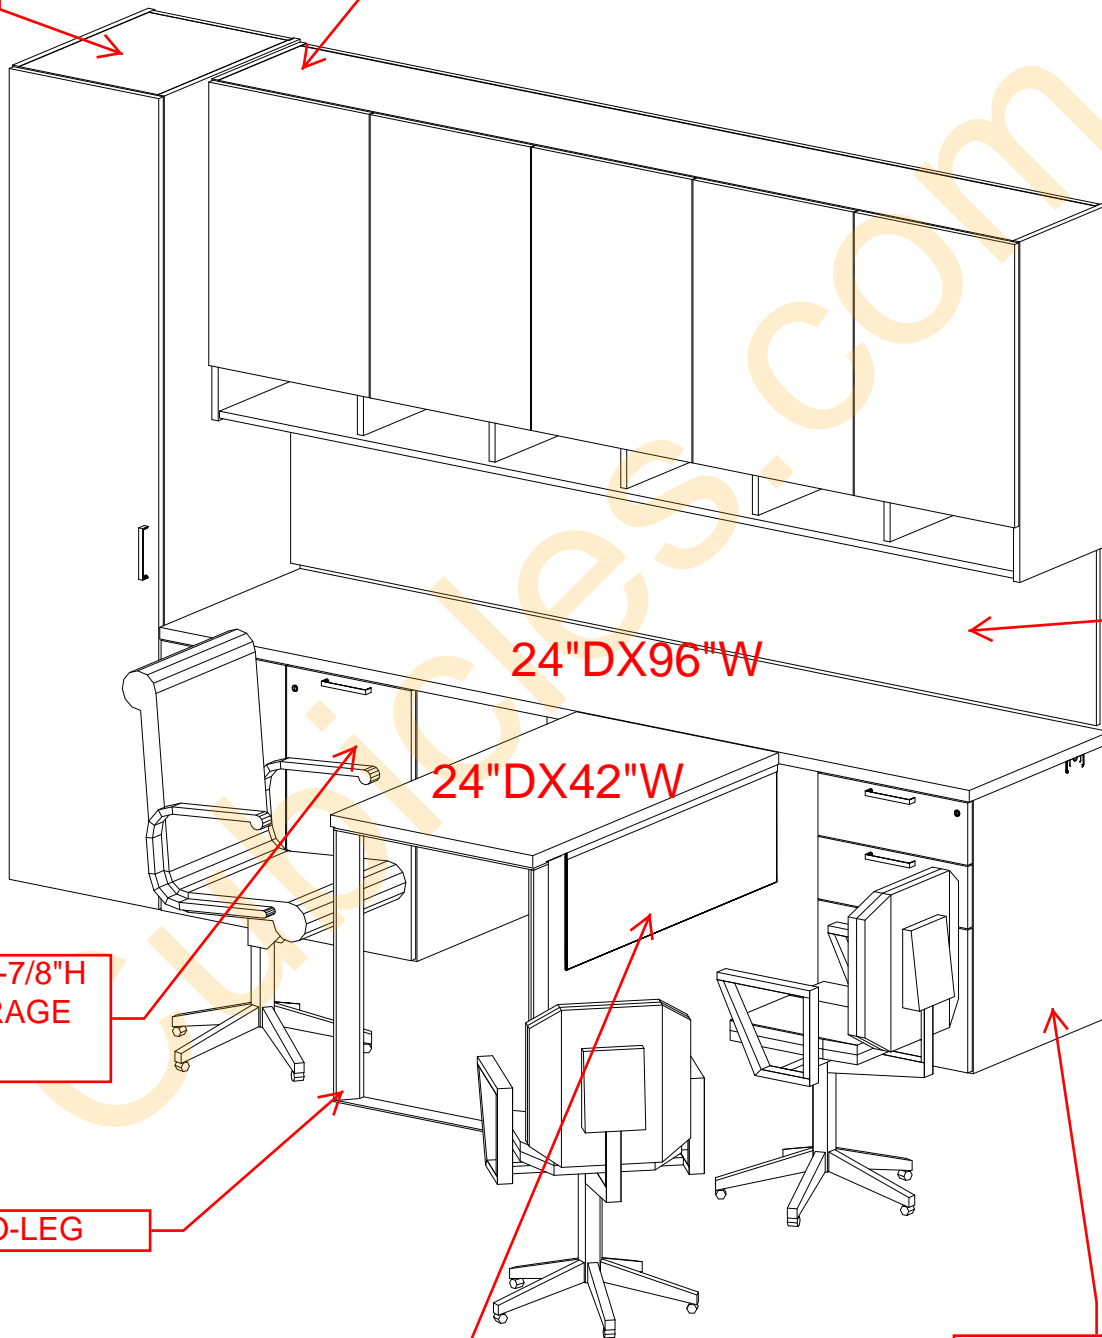

## DESK DIMENSIONS:

[2] 5'-6"X9'-6"

[2] 6'-0"X9'-6"

# [4] PRIVATE OFFICES

\*PAOLI 'KINDLE ONE' LAMINATE

24"Wx18"Dx83"H  
SINGLE-DOOR  
WARDROBE

16"Dx96"Wx34-3/4"H  
WALL-MOUNTED  
OVERHEAD UNIT W/  
PAPER STORAGE

WALL-  
MOUNTED  
TACKBOARD

24"DX96"W

24"DX42"W

23"Dx30"Wx27-7/8"H  
2-DOOR STORAGE  
UNIT

METAL O-LEG

12"H MODESTY  
PANEL

24x18x27-7/8  
BOX/BOX/FILE  
FIXED PEDESTAL