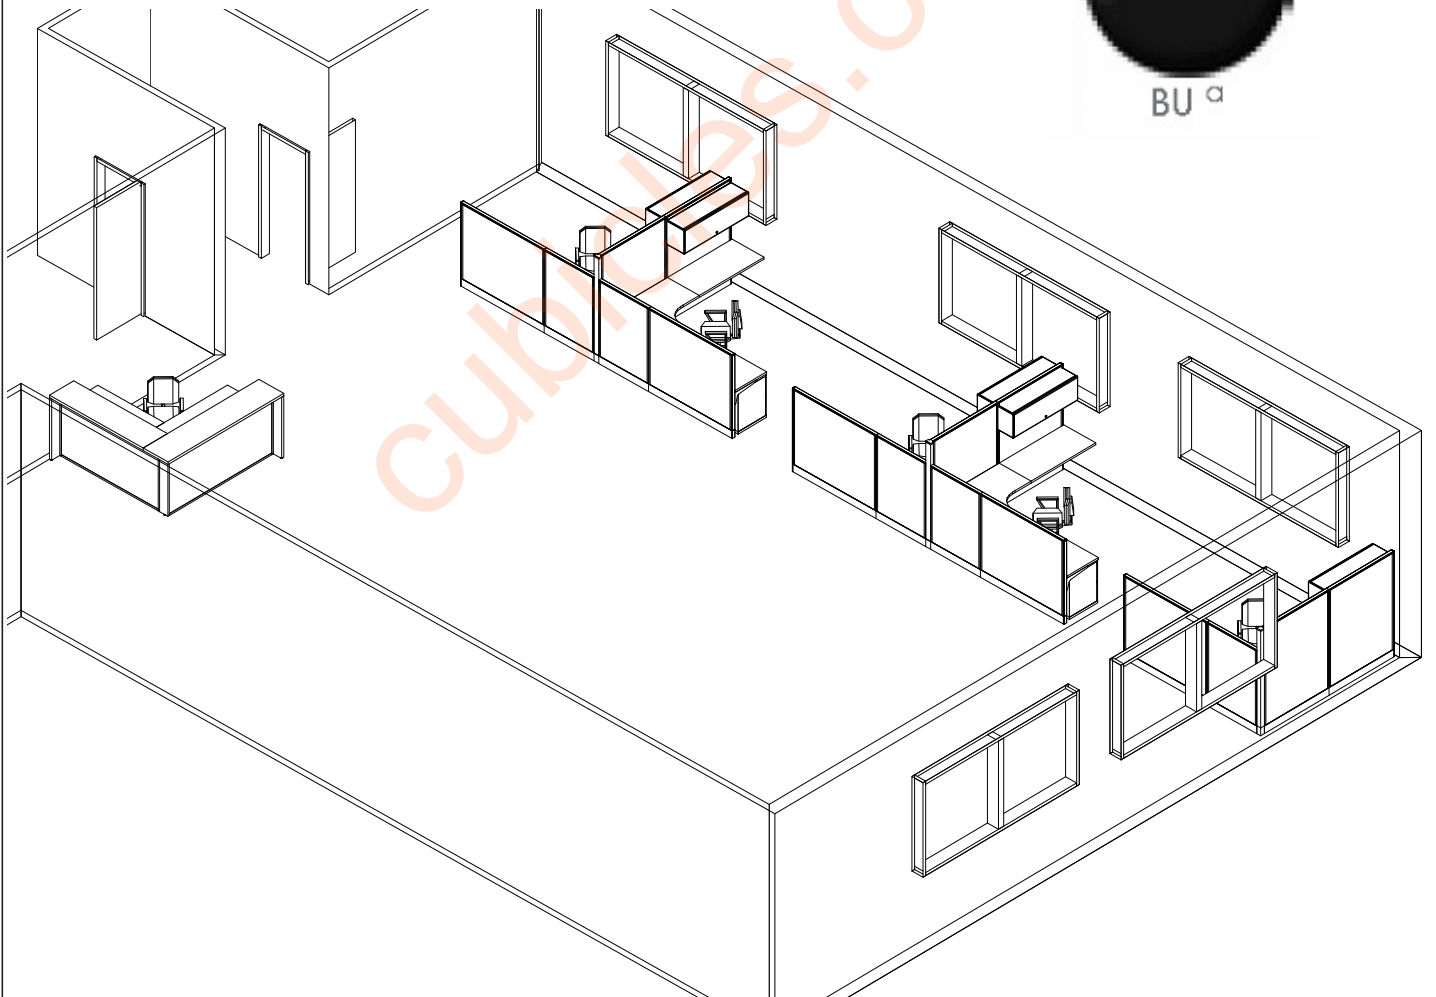

# 3D LAYOUT

LT  
(Light Tone)

← CapeCod.Surf.7062

BU<sup>a</sup>

**\*IMAGES FOR REFERENCE USE ONLY, NOT SPECIFIC TO PROJECT**