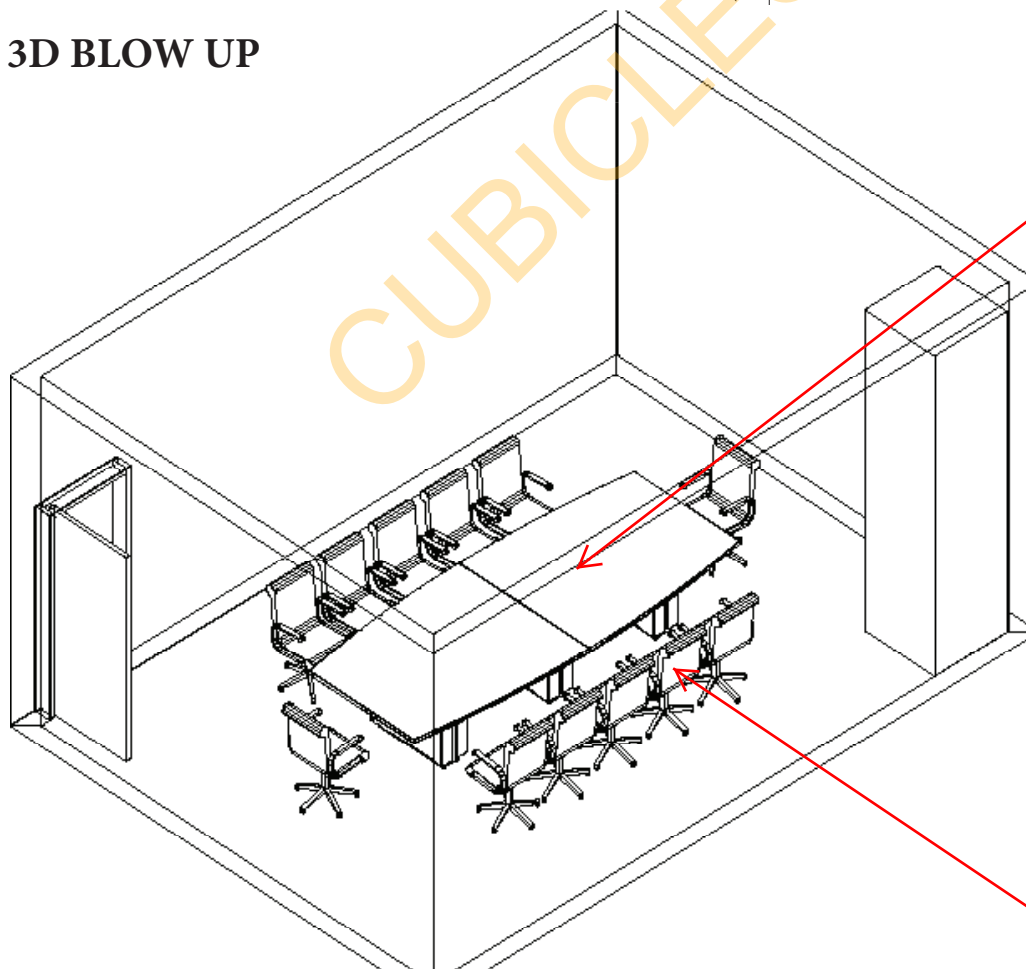

GLOBAL 'ZIRA' LAMINATE CASEGOODS

W402A ROOM

CONFERENCE TABLE

2D BLOW UP

[1] 5'X12' BOAT - SHAPE TOP CONFERENCE TABLE W/3 RECTANGULAR BASES

[3] 'MOCKET' CUSTOM FLIP UP POWER UNITS:
- 3POWER OUTLETS EA.
-1DATA, HDMI OUTLET /EA.
-FINISH: BLACK

3D BLOW UP

POWER UNIT

5X12
BOATSHAPE TOP
CONFERENCE
TABLE

OPS 'PRAGMA'
CHAIR