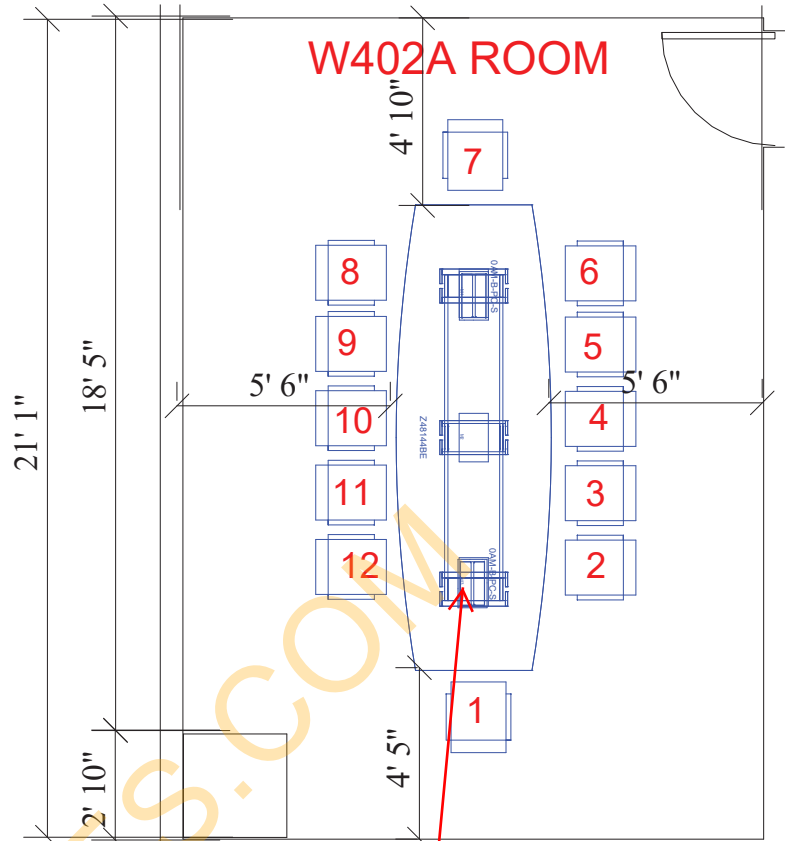

GLOBAL 'ZIRA' LAMINATE CASEGOODS

W402A ROOM

CONFERENCE TABLE

2D BLOW UP

[1] 5'X12' BOAT - SHAPE TOP CONFERENCE TABLE W/3 RECTANGULAR BASES

[3] 'MOCKET' CUSTOM FLIP UP POWER UNITS:
- 3POWER OUTLETS EA.
-1DATA, HDMI OUTLET /EA.
-FINISH: BLACK

3D BLOW UP

POWER UNIT

5X12
BOATSHAPE TOP
CONFERENCE
TABLE

OPS 'PRAGMA'
CHAIR