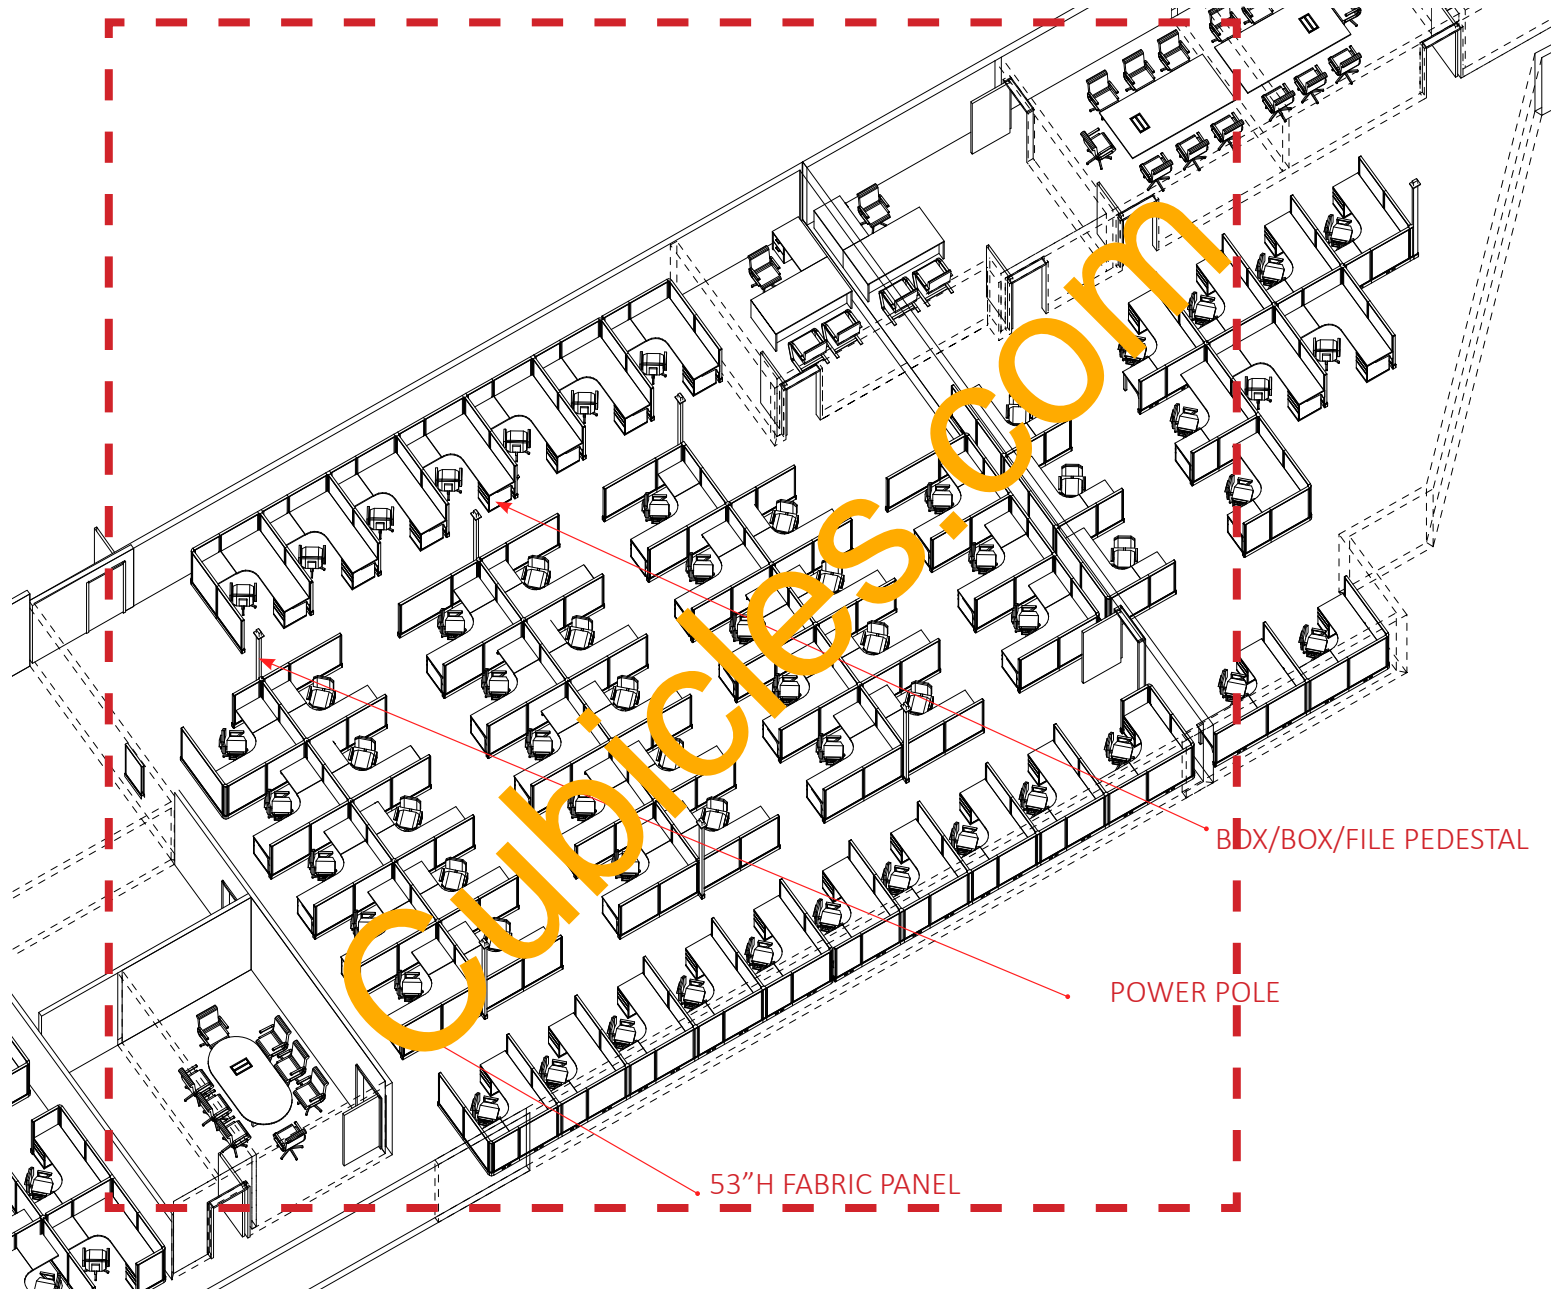

3D PROPOSED

PHASE 2

BDX/BOX/FILE PEDESTAL

POWER POLE