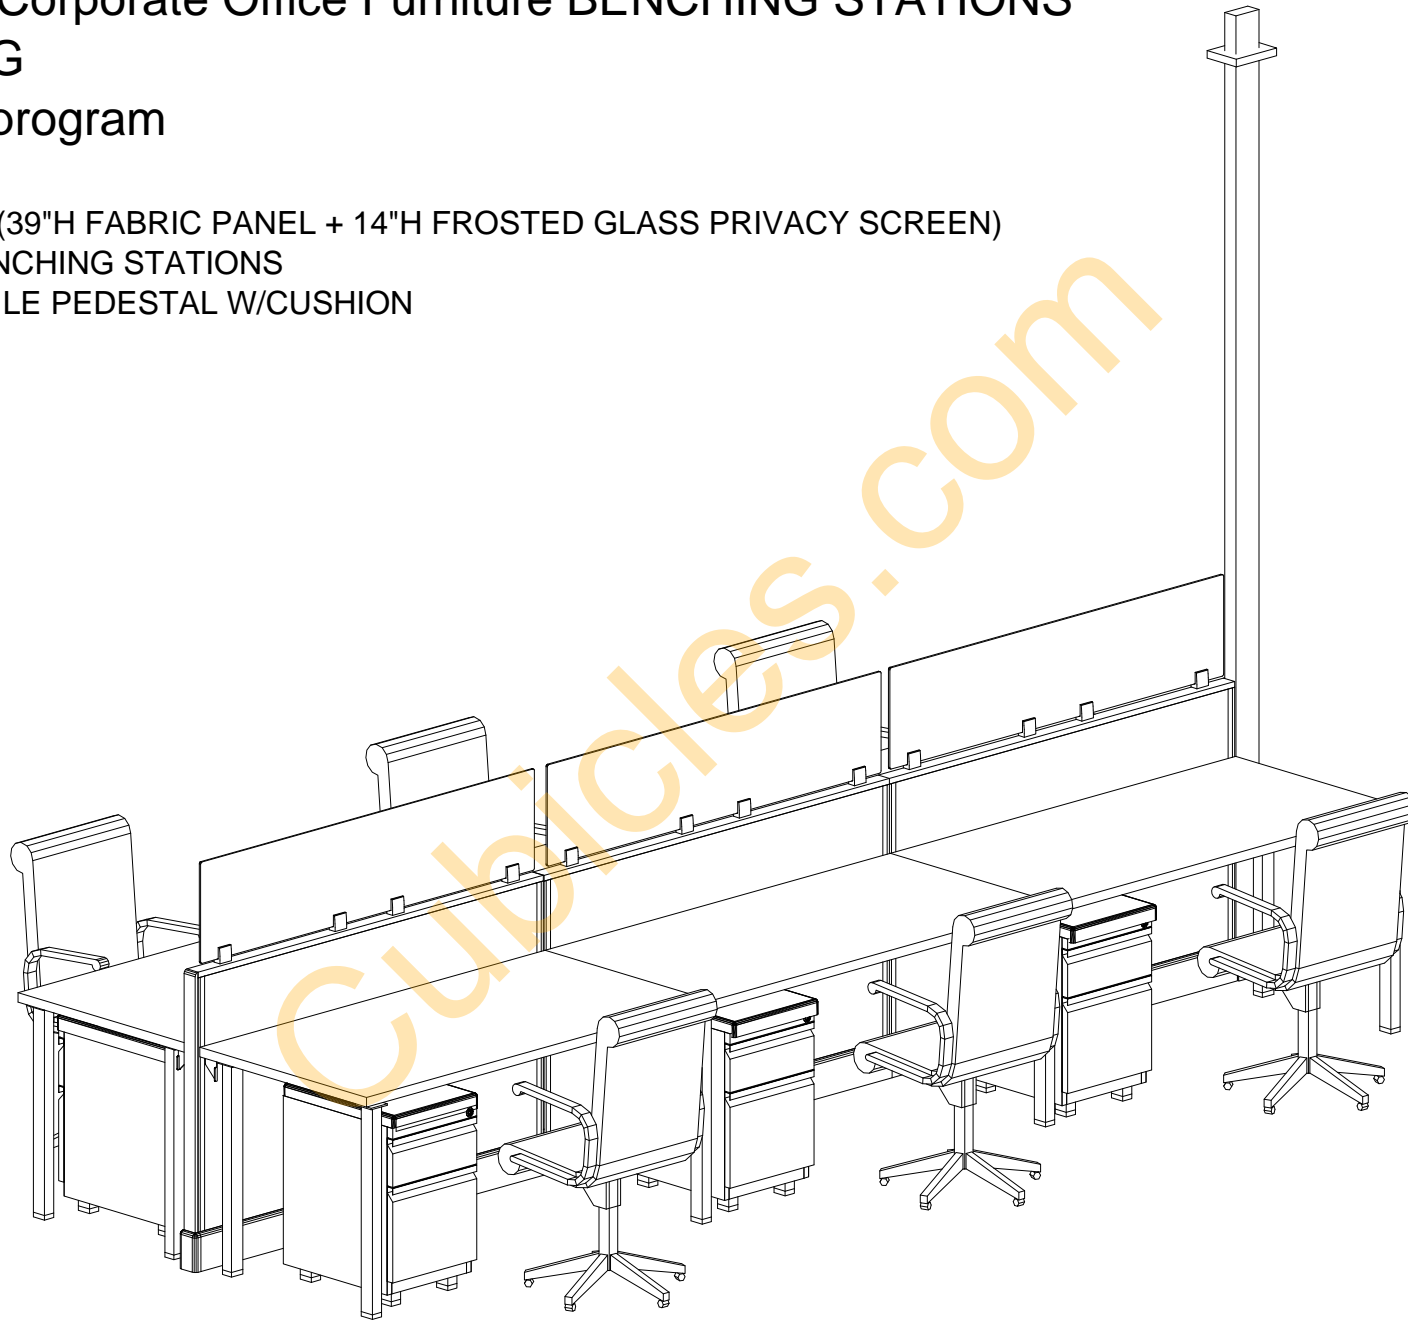

O2 Series Corporate Office Furniture BENCHING STATIONS & SEATING

Signature program

[6] 2.5'x5x53"H (39"H FABRIC PANEL + 14"H FROSTED GLASS PRIVACY SCREEN)
POWERED BENCHING STATIONS
WITH: BF MOBILE PEDESTAL W/CUSHION

3D LAYOUT