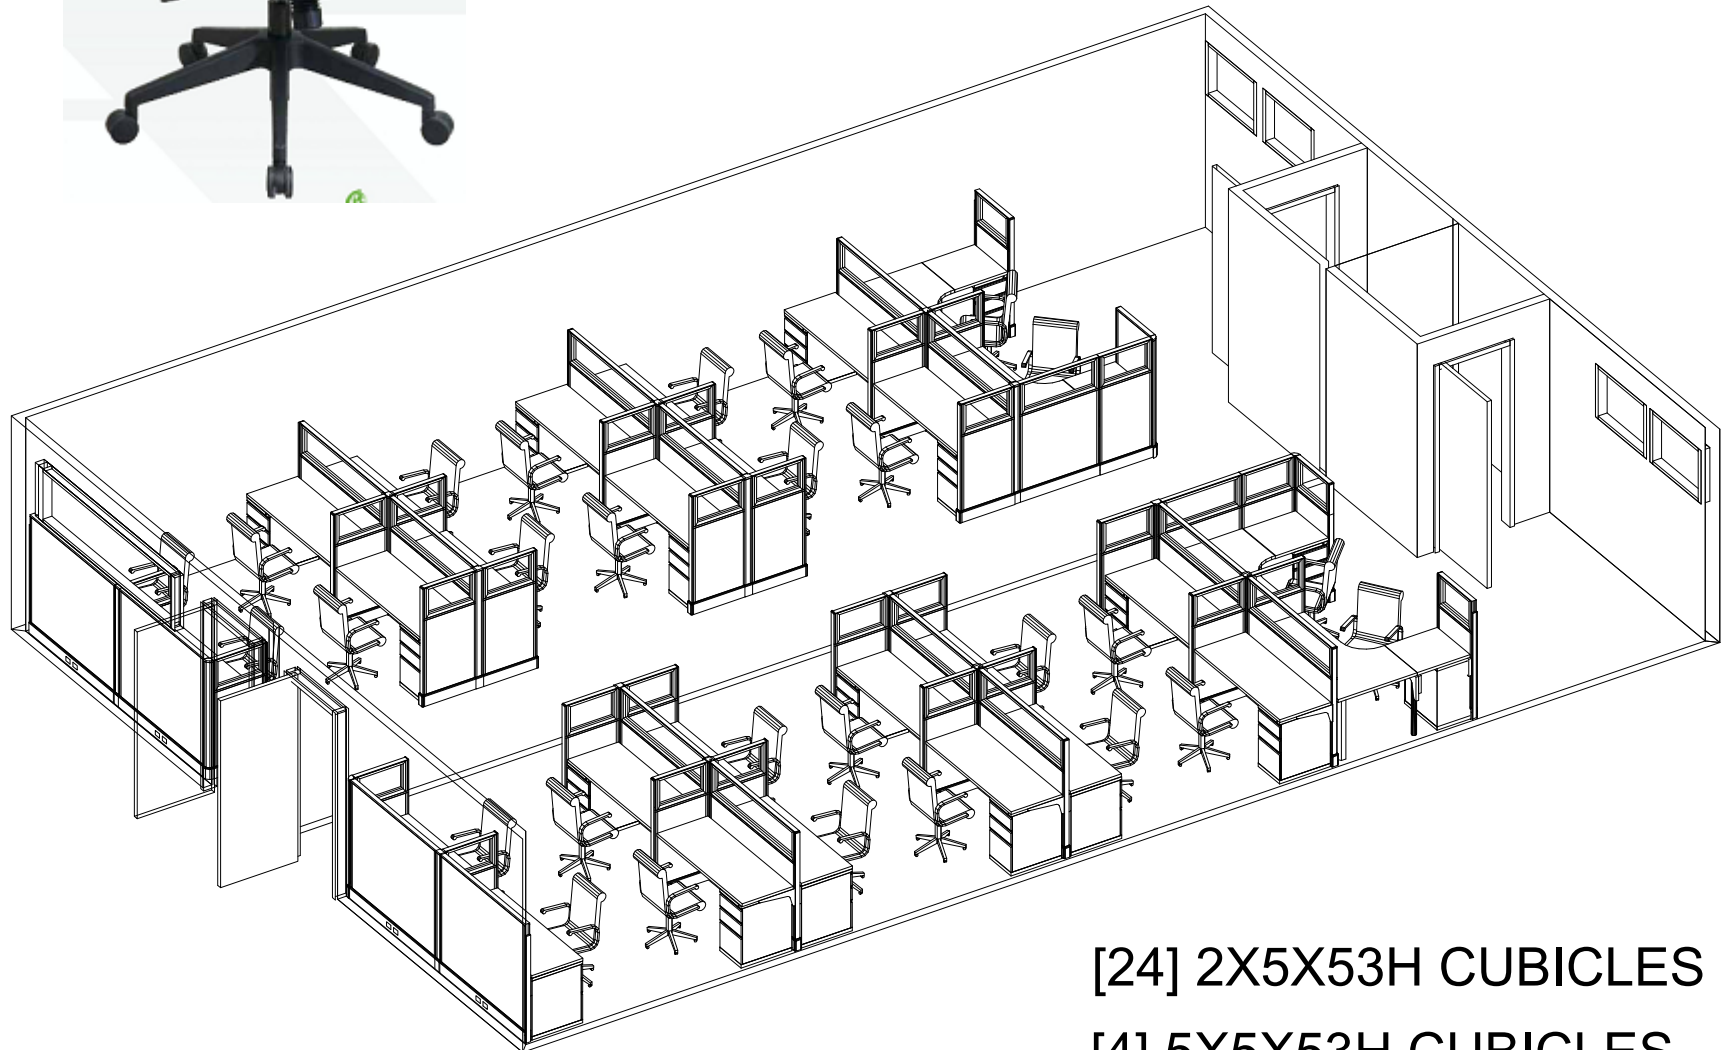

SPACE 5500 TASK CHAIR

3D LAYOUT

[24] 2X5X53H CUBICLES

[4] 5X5X53H CUBICLES