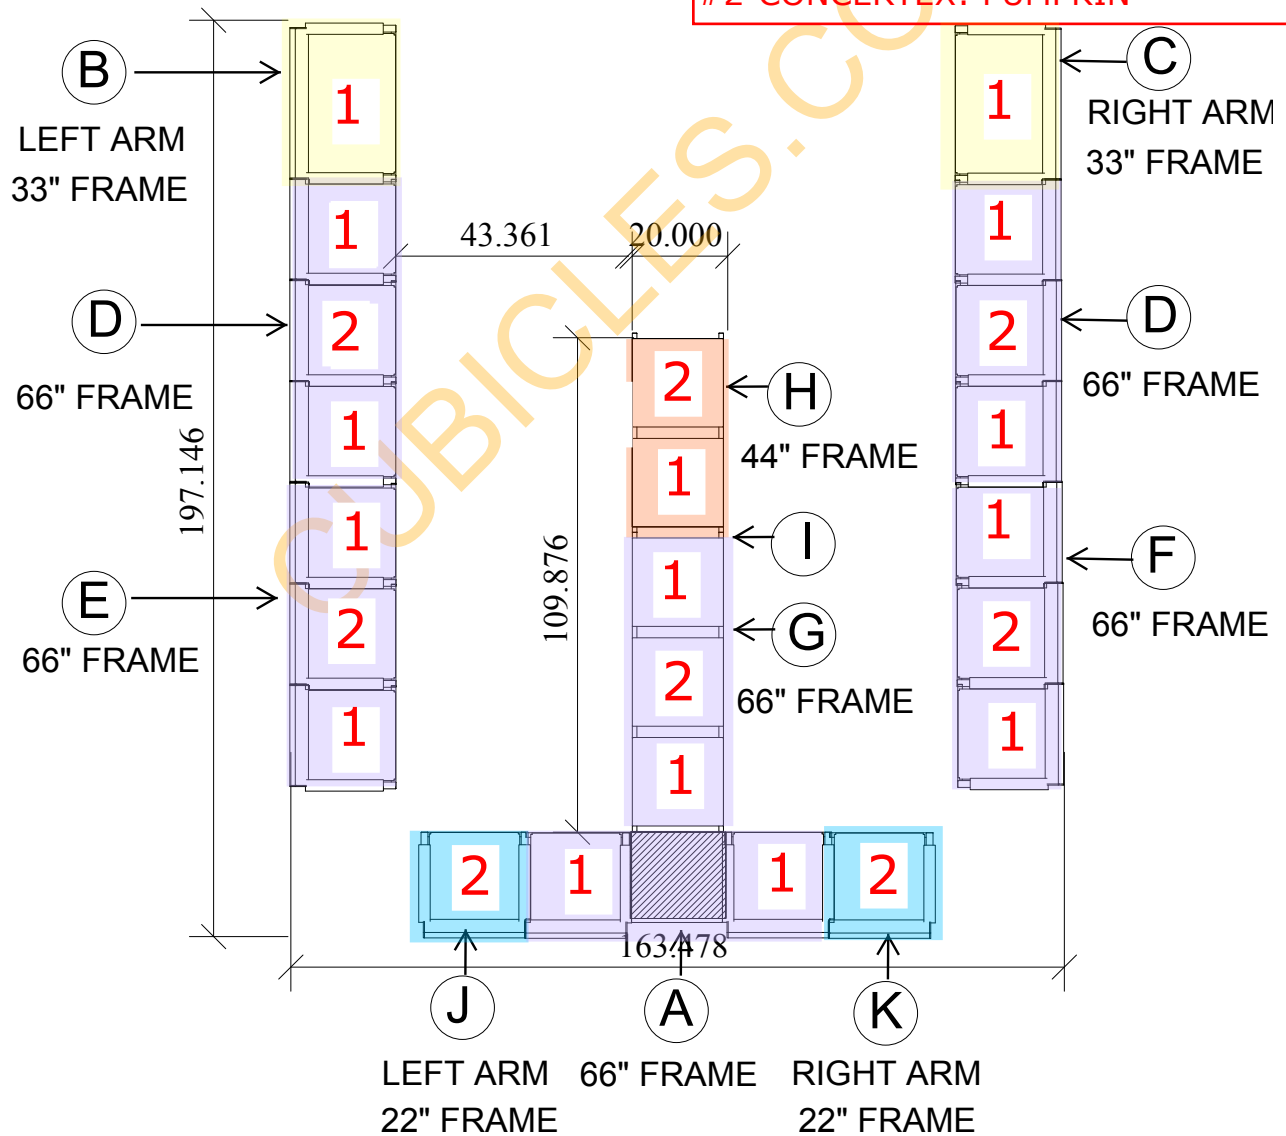

[23] SEATS TOTAL

*ALL ARMS ARE SHARED ARMS
MIDDLE CHAIRS - ARMLESS

FRAMES:

[2] 33" - SINGLE SEAT/EA.

[6] 66" - THREE SEATS/EA.

[1] 44" - TWO SEATS/EA.

[2] 22" - SINGLE SEAT/EA.

FABRIC:

#1-ARCOM: SAGRADA - EGGPLANT

#2-CONCERTEX: PUMPKIN

VERSTEEL 'IMMIX' SEATING

[2] 22" FRAMES
SINGLE SEATS/EA.

[6] 66" FRAMES
THREE SEATS/EA.

[1] 44" FRAME
THREE SEATS

[2] 33" FRAMES
SINGLE SEATS/EA.

* RENDERING PROVIDED BY CLIENT - NOT SPECIFIC TO THE PROJECT. FOR REFERENCE PURPOSE ONLY.