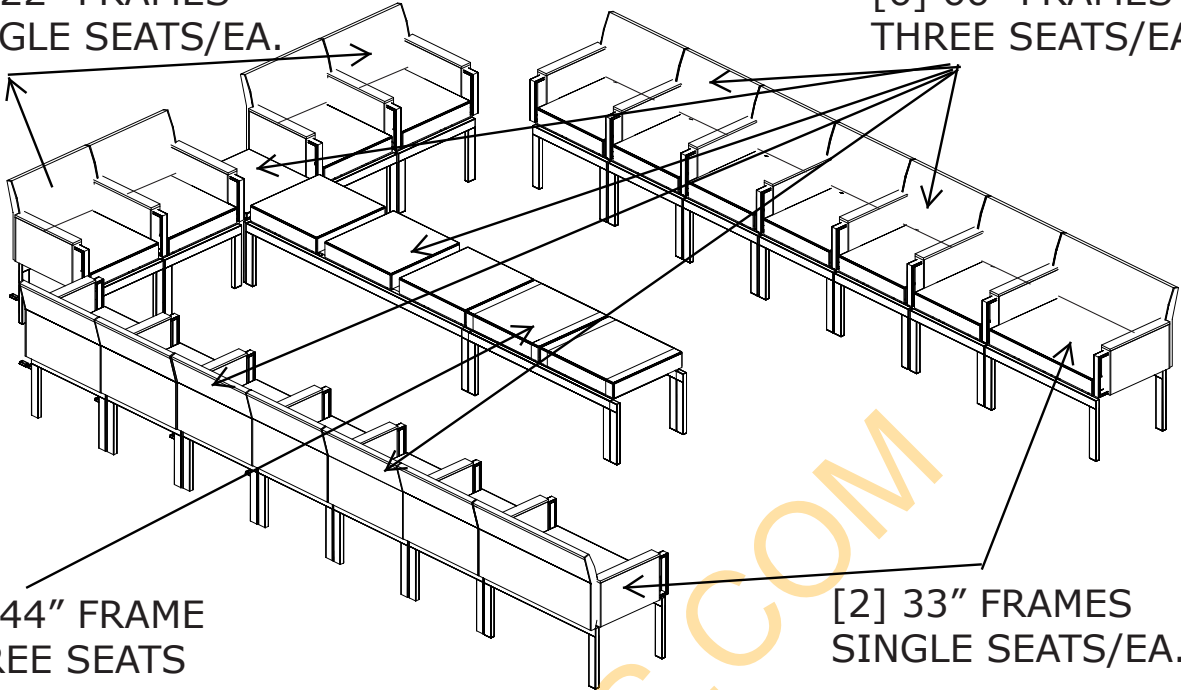

[23] SEATS TOTAL

*ALL ARMS ARE SHARED ARMS
MIDDLE CHAIRS - ARMLESS

FRAMES:

[2] 33" - SINGLE SEAT/EA.

[6] 66" - THREE SEATS/EA.

[1] 44" - TWO SEATS/EA.

[2] 22" - SINGLE SEAT/EA.

FABRIC:

#1-ARCOM: SAGRADA - EGGPLANT

#2-CONCERTEX: PUMPKIN

VERSTEEL 'IMMIX' SEATING

[2] 22" FRAMES
SINGLE SEATS/EA.

[6] 66" FRAMES
THREE SEATS/EA.

[1] 44" FRAME
THREE SEATS

[2] 33" FRAMES
SINGLE SEATS/EA.

* RENDERING PROVIDED BY CLIENT - NOT SPECIFIC TO THE PROJECT. FOR REFERENCE PURPOSE ONLY.