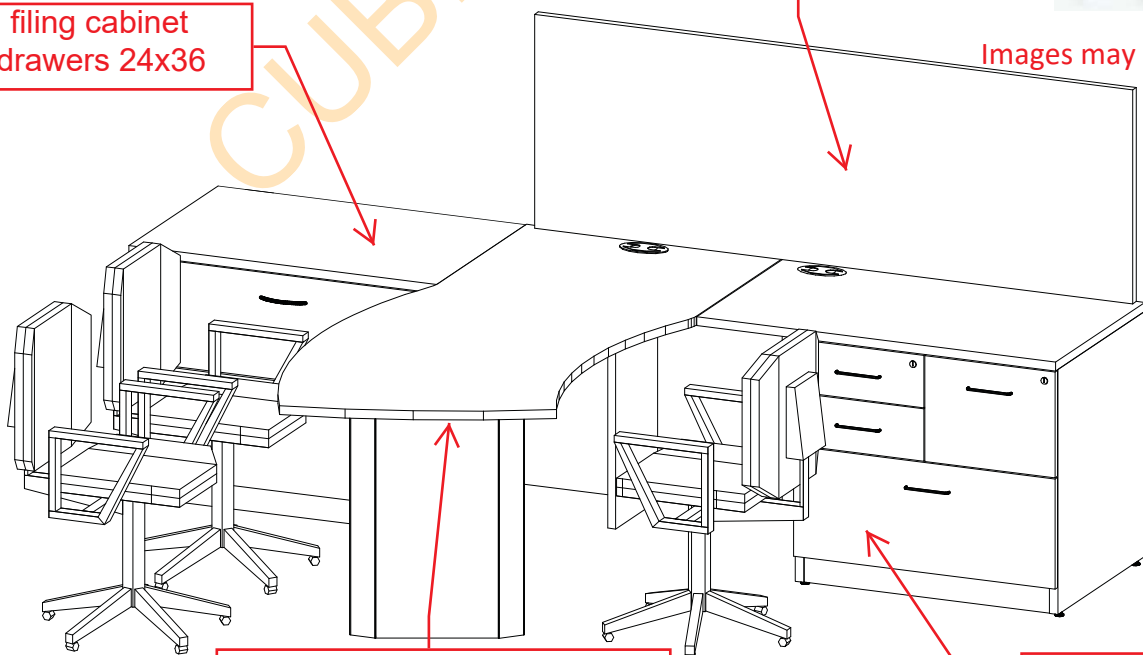

3D LAYOUT WORKSTATIONS

Images may not be exact

PRIVATE OFFICE Logiflex Millenium

- Laminate: White surface
- Laminate: Storm
- Work surface thickness: MAR 1-5/8" thick tops
- Legs and handles: Satin Nickel
- Satin nickel grommet

ROOM SIZE: 10'x10'

72"W Tackboard

Images may not be exact

Lateral filing cabinet with 2 drawers 24x36

Hook Table with Arrow Base 30x72 with Frameless Frosted Acrylic Modesty Panel

Return with 30"W Combination Pedestal

SETH's OFFICE First Office Vegas

- Vener: Steel Grey Oak
- Work surface thickness: (FB) 2" knife edge
- Handles: (VK)

Images may not be exact

ROOM SIZE: 14'x17'