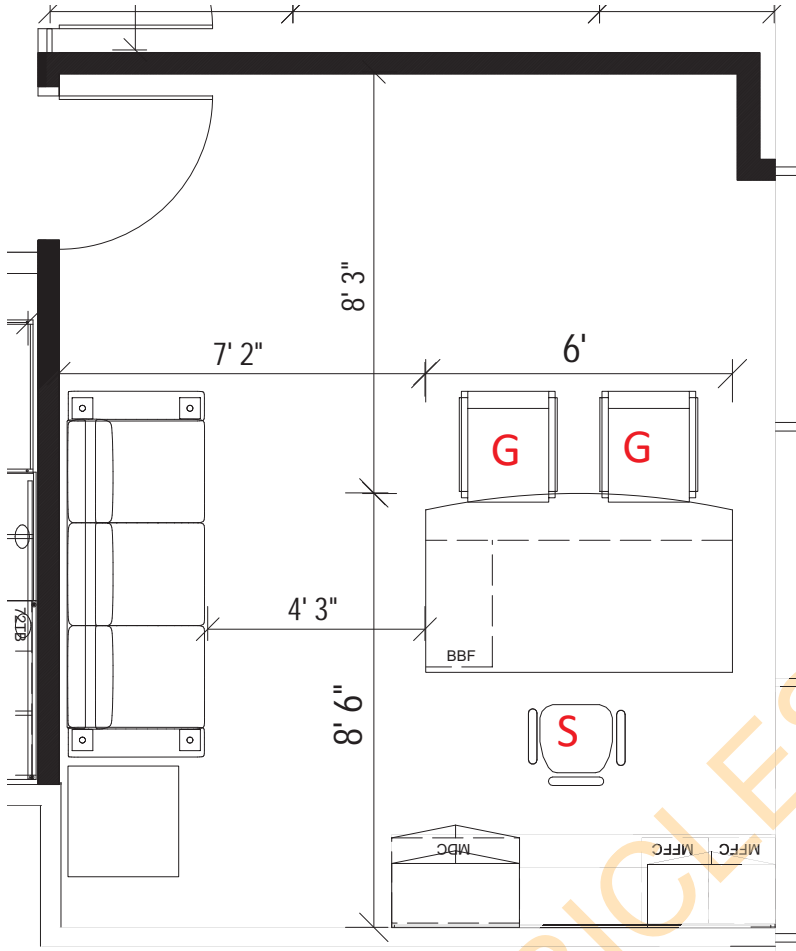

3D LAYOUT WORKSTATIONS

Images may not be exact

PRIVATE OFFICE Logiflex Millenium

- Laminate: White surface
- Laminate: Storm
- Work surface thickness: MAR 1-5/8" thick tops
- Legs and handles: Satin Nickel
- Satin nickel grommet

ROOM SIZE: 10'x10'

72"W Tackboard

Images may not be exact

Lateral filing cabinet with 2 drawers 24x36

Hook Table with Arrow Base 30x72 with Frameless Frosted Acrylic Modesty Panel

Return with 30"W Combination Pedestal

SETH's OFFICE First Office Vegas

- Vener: Steel Grey Oak
- Work surface thickness: (FB) 2" knife edge
- Handles: (VK)

Images may not be exact

ROOM SIZE: 14'x17'