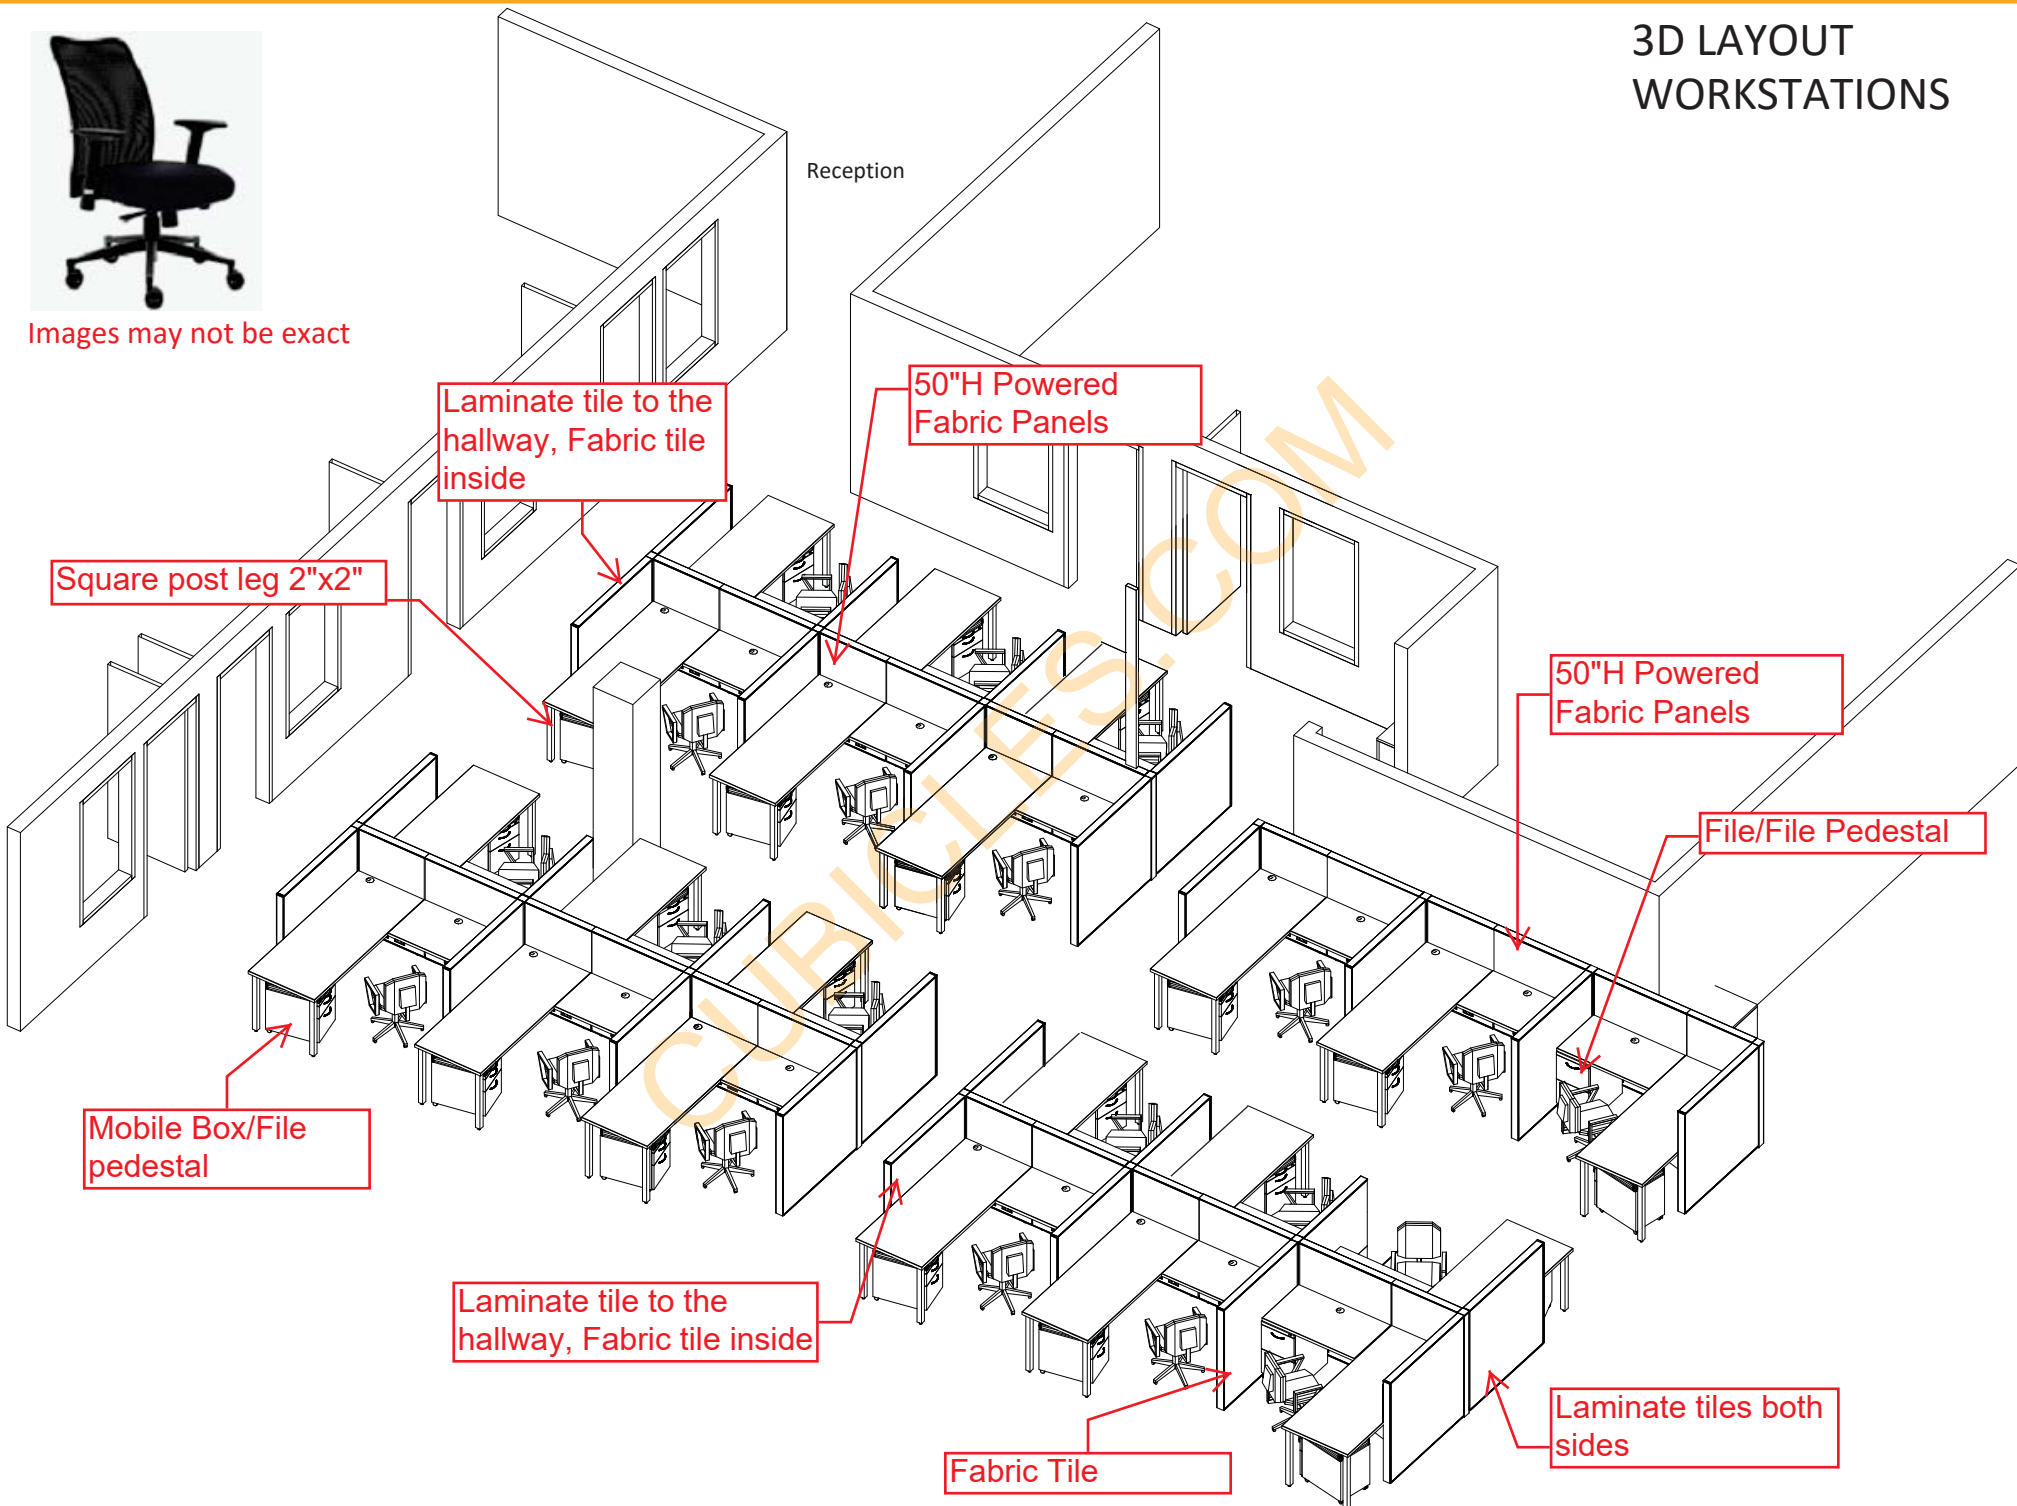

3D LAYOUT WORKSTATIONS

Images may not be exact

PRIVATE OFFICE Logiflex Millenium

- Laminate: White surface
- Laminate: Storm
- Work surface thickness: MAR 1-5/8" thick tops
- Legs and handles: Satin Nickel
- Satin nickel grommet

ROOM SIZE: 10'x10'

72"W Tackboard

Images may not be exact

Lateral filing cabinet with 2 drawers 24x36

Hook Table with Arrow Base 30x72 with Frameless Frosted Acrylic Modesty Panel

Return with 30"W Combination Pedestal

SETH's OFFICE First Office Vegas

- Vener: Steel Grey Oak
- Work surface thickness: (FB) 2" knife edge
- Handles: (VK)

Images may not be exact

ROOM SIZE: 14'x17'