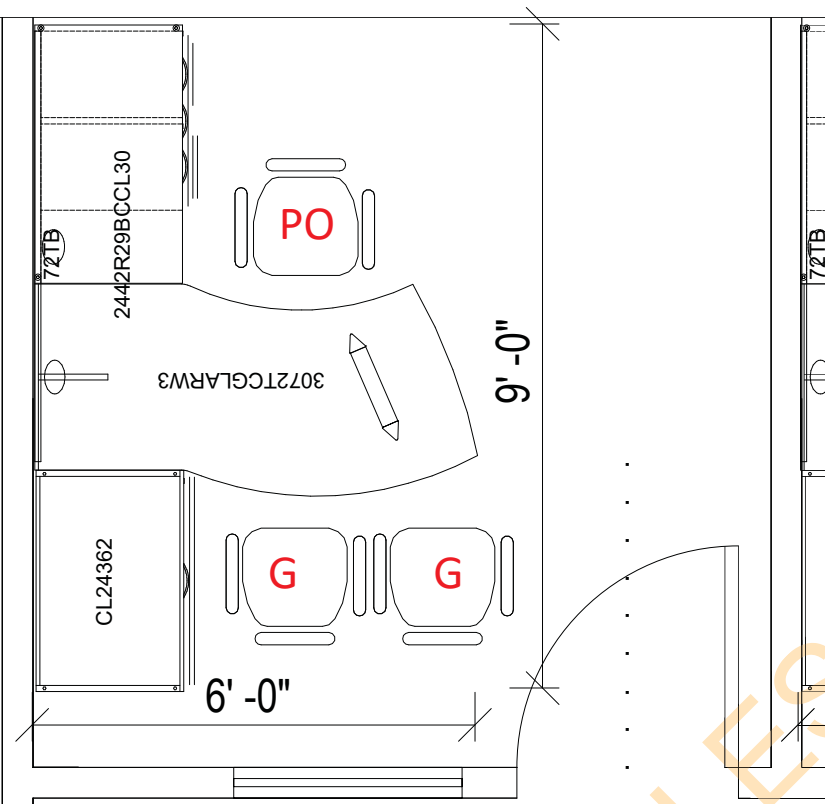

3D LAYOUT WORKSTATIONS

Images may not be exact

PRIVATE OFFICE Logiflex Millenium

- Laminate: White surface
- Laminate: Storm
- Work surface thickness: MAR 1-5/8" thick tops
- Legs and handles: Satin Nickel
- Satin nickel grommet

ROOM SIZE: 10'x10'

72"W Tackboard

Images may not be exact

Lateral filing cabinet with 2 drawers 24x36

Hook Table with Arrow Base 30x72 with Frameless Frosted Acrylic Modesty Panel

Return with 30"W Combination Pedestal

SETH's OFFICE First Office Vegas

- Vener: Steel Grey Oak
- Work surface thickness: (FB) 2" knife edge
- Handles: (VK)

Images may not be exact

ROOM SIZE: 14'x17'