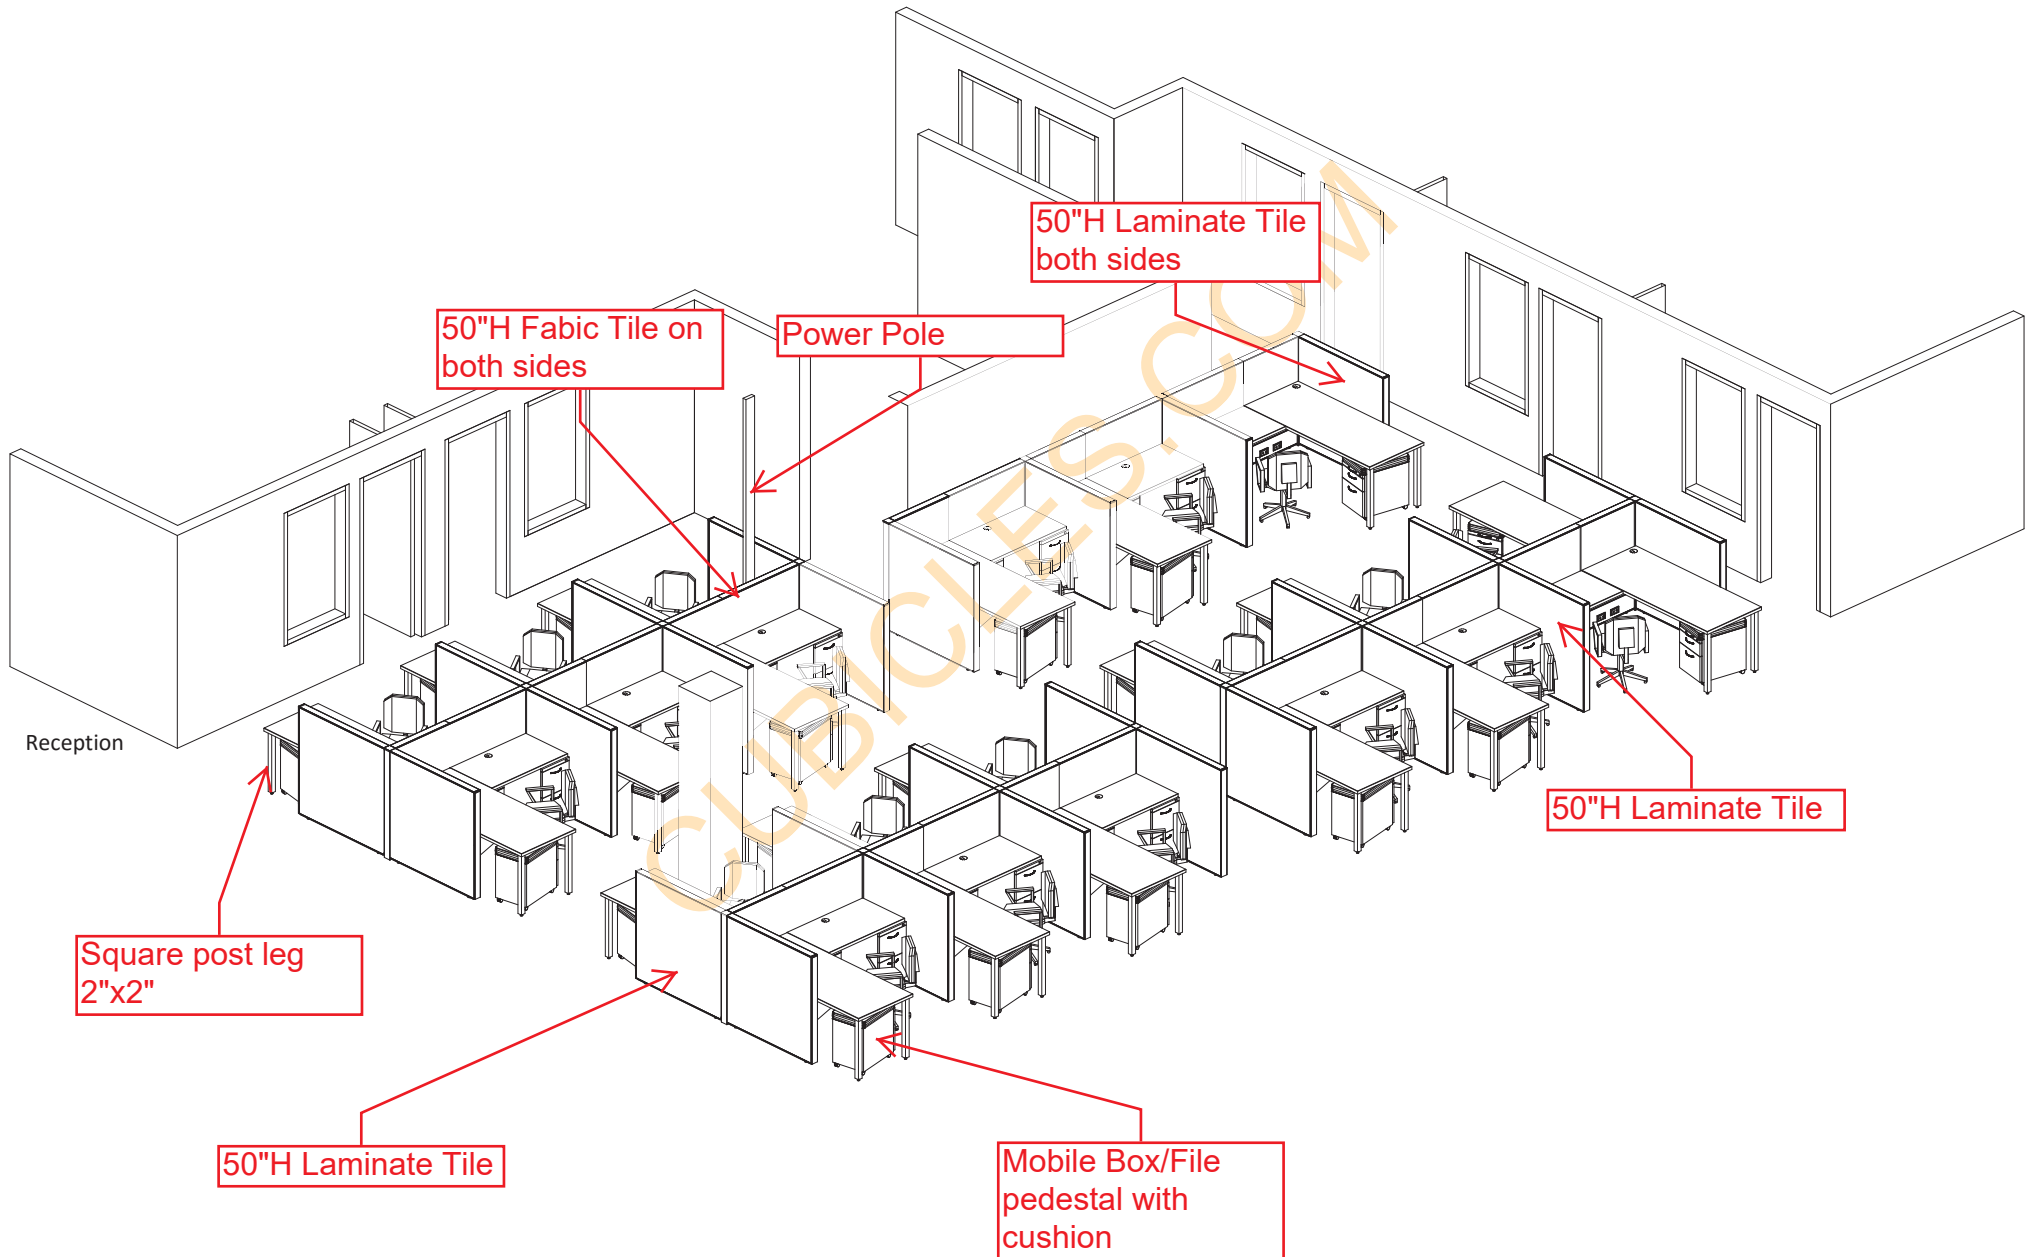

3D LAYOUT WORKSTATIONS

Images may not be exact

PRIVATE OFFICE Logiflex Millenium

- Laminate: White surface
- Laminate: Storm
- Work surface thickness: MAR 1-5/8" thick tops
- Legs and handles: Satin Nickel
- Satin nickel grommet

ROOM SIZE: 10'x10'

72"W Tackboard

Images may not be exact

Lateral filing cabinet with 2 drawers 24x36

Hook Table with Arrow Base 30x72 with Frameless Frosted Acrylic Modesty Panel

Return with 30"W Combination Pedestal

SETH's OFFICE First Office Vegas

- Vener: Steel Grey Oak
- Work surface thickness: (FB) 2" knife edge
- Handles: (VK)

Images may not be exact

ROOM SIZE: 14'x17'