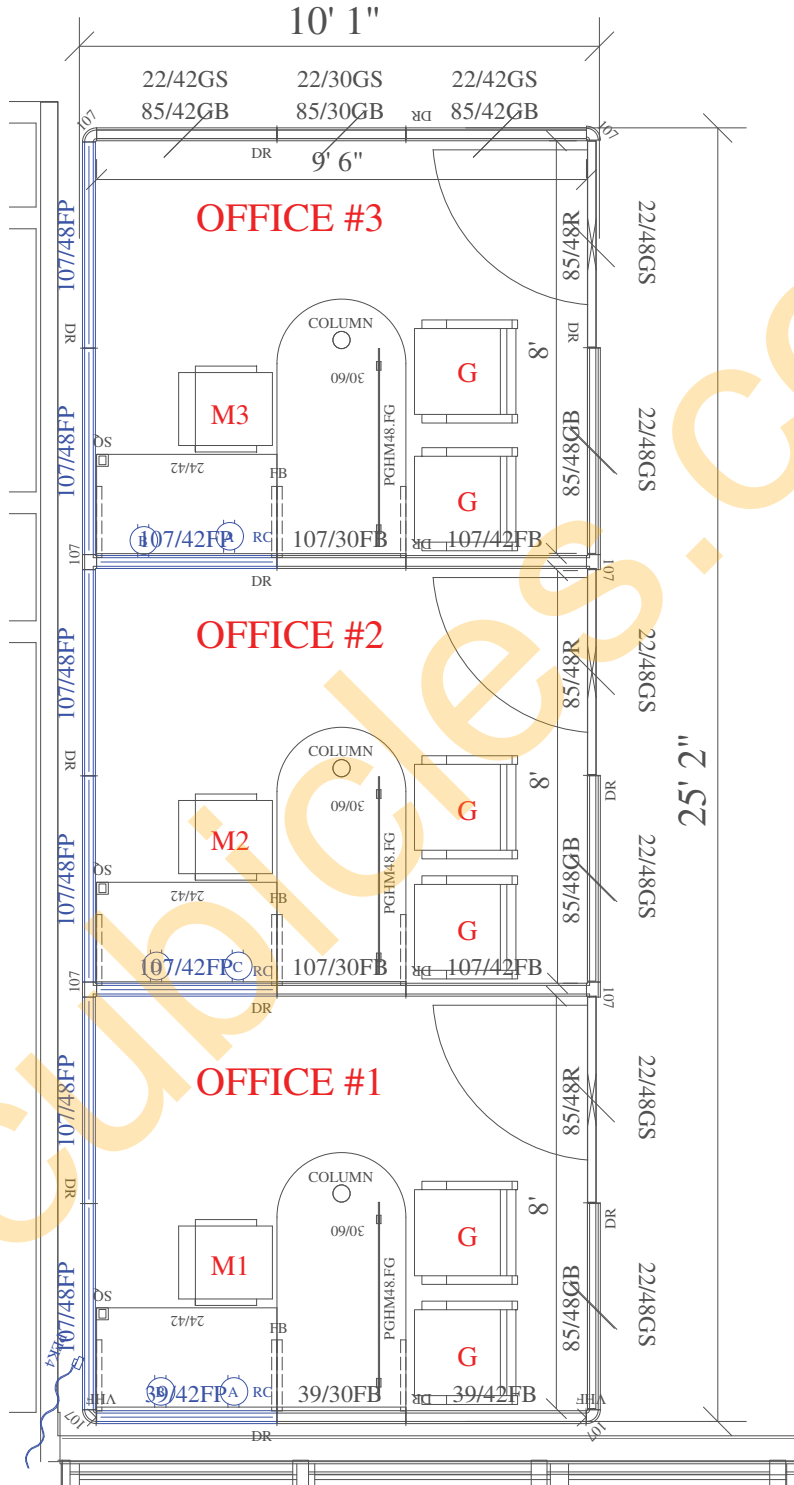

[3] 9'6" x 8"x 107"H POWERED CUBICLES W/  
48"x85"H CUSTOM PANEL DOORS WITH GLASS INSERTS /EA

[3] 5'X6' L-SHAPE LAMINATE WORKSTATIONS

PLAN VIEW