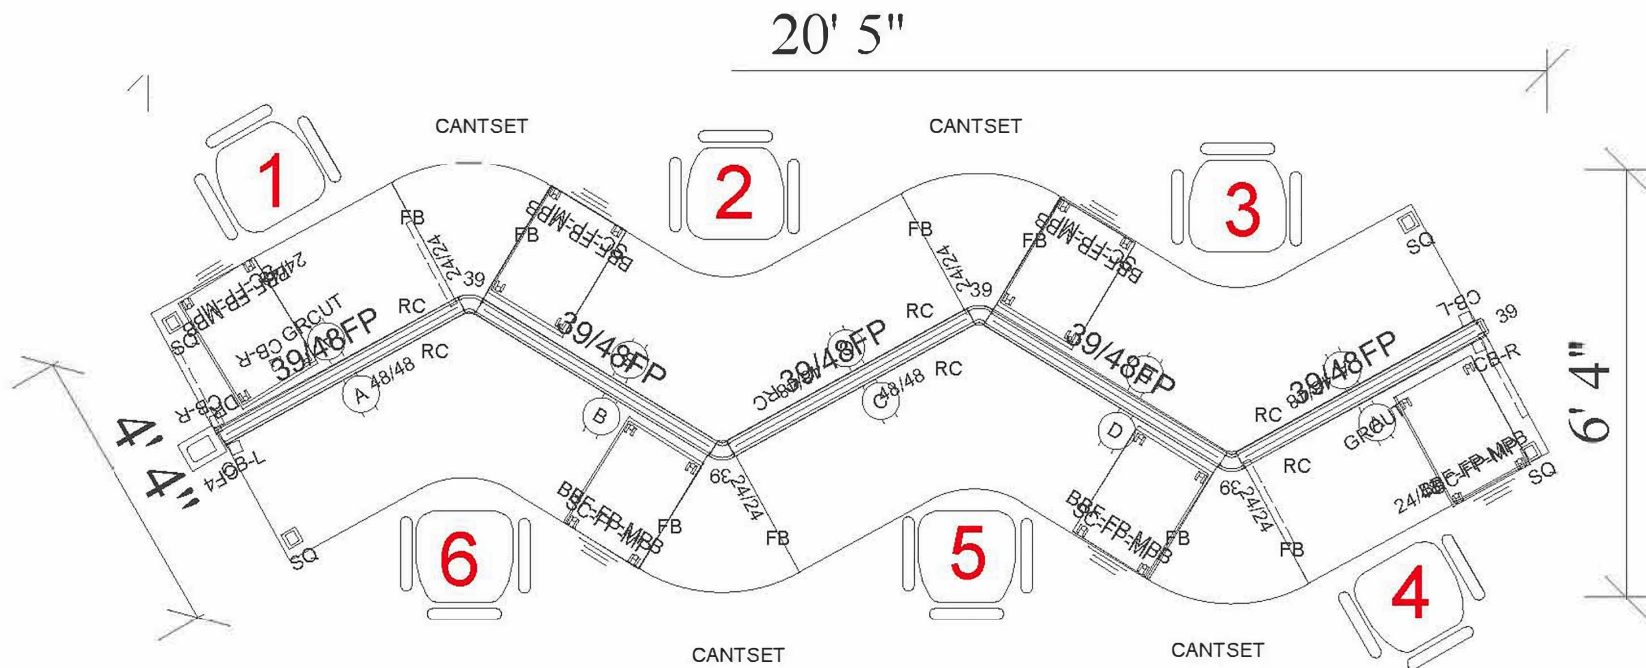

## 2D BLOW UP 1

O2 Series Corporate Office Furniture OPTIMA

[6] 4'X4'X39"H POWERED WORKSTATIONS

INCLUDED:

[1] cushioned mobile BOX/BOX/FILE pedestal.

NO SEATING INCLUDED