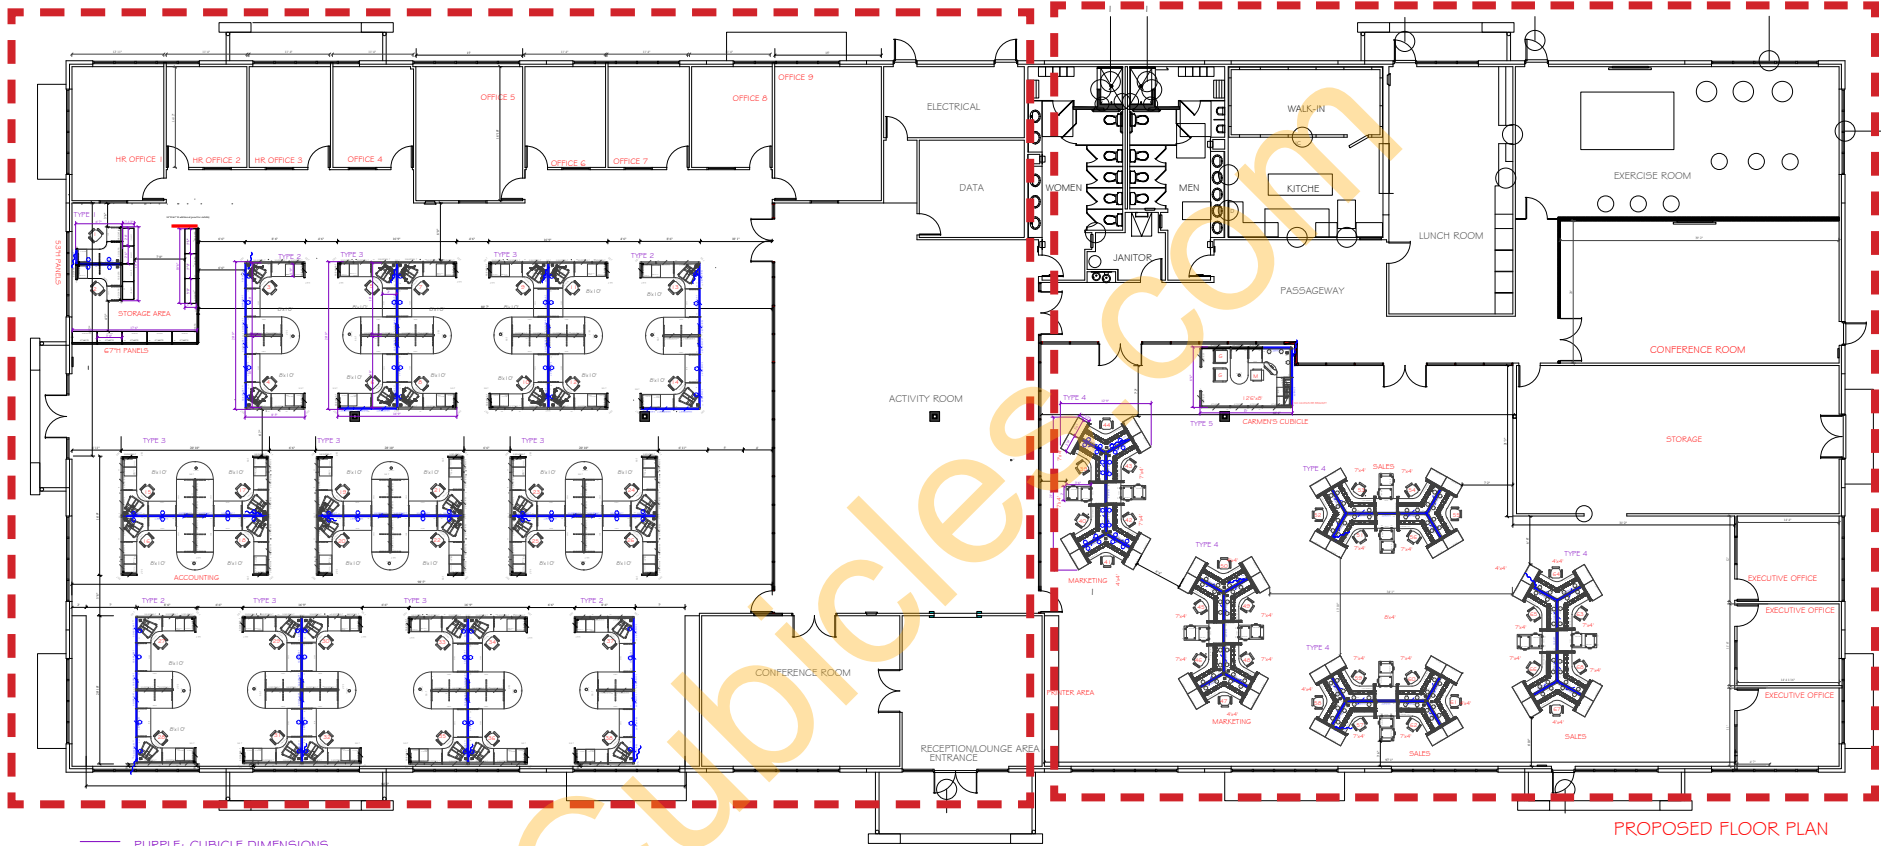

2D PROPOSED PLAN

AREA A

AREA B

PROPOSED FLOOR PLAN

LEGEND

BLUE: POWERED PANELS

BLACK: NON POWERED PANELS AND WORKSTATIONS