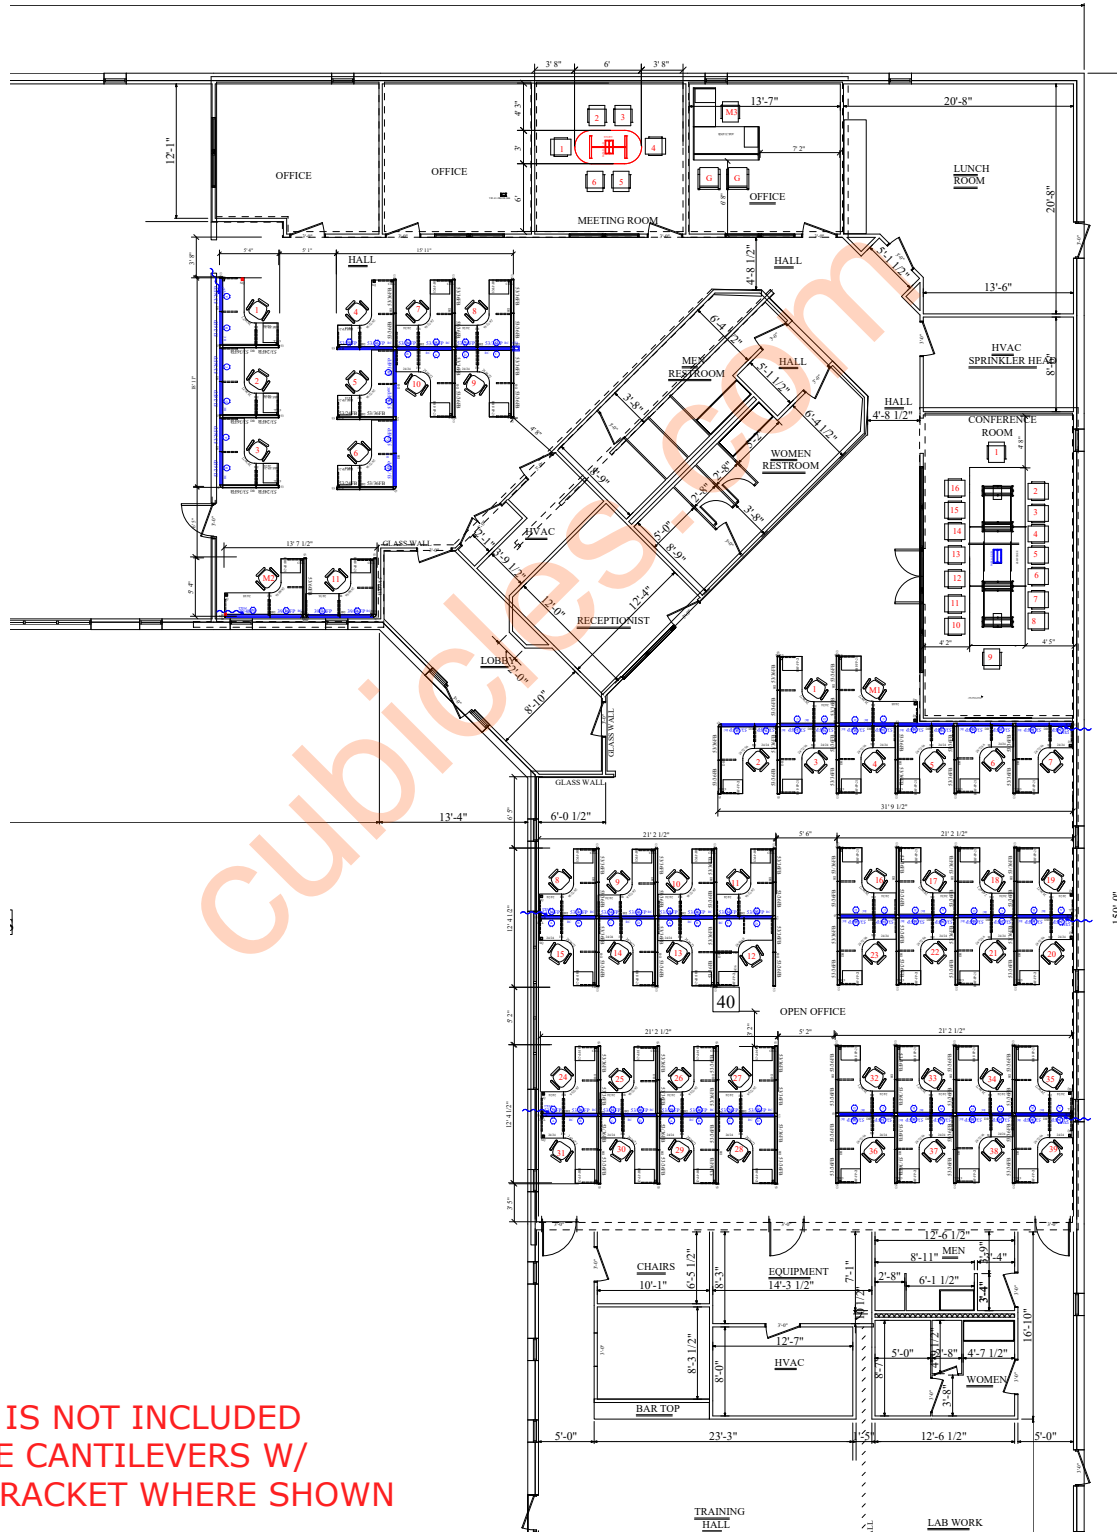

PROPOSED LAYOUT

2D LAYOUT

O2 STYLE CUBICLES - GRADE 1 FINISHES | GLOBAL TABLES | CHERRYMAN CASEGOODS

- [52] 5'X6'X53" H POWERED STATIONS WITH BBF PEDESTAL
- OFFICE - [1] 6'X6' L-SHAPE DESK WITH BBF/FF PEDESTAL
- MEETING ROOM - [1] 6'X3' MEETING TABLE WITH POWER MODULE
- CONFERENCE ROOM - [1] 5'X16' CONFERENCE TABLE WITH POWER MODULE ,

*SEATING IS NOT INCLUDED
**REPLACE CANTILEVERS W/
CORNER BRACKET WHERE SHOWN