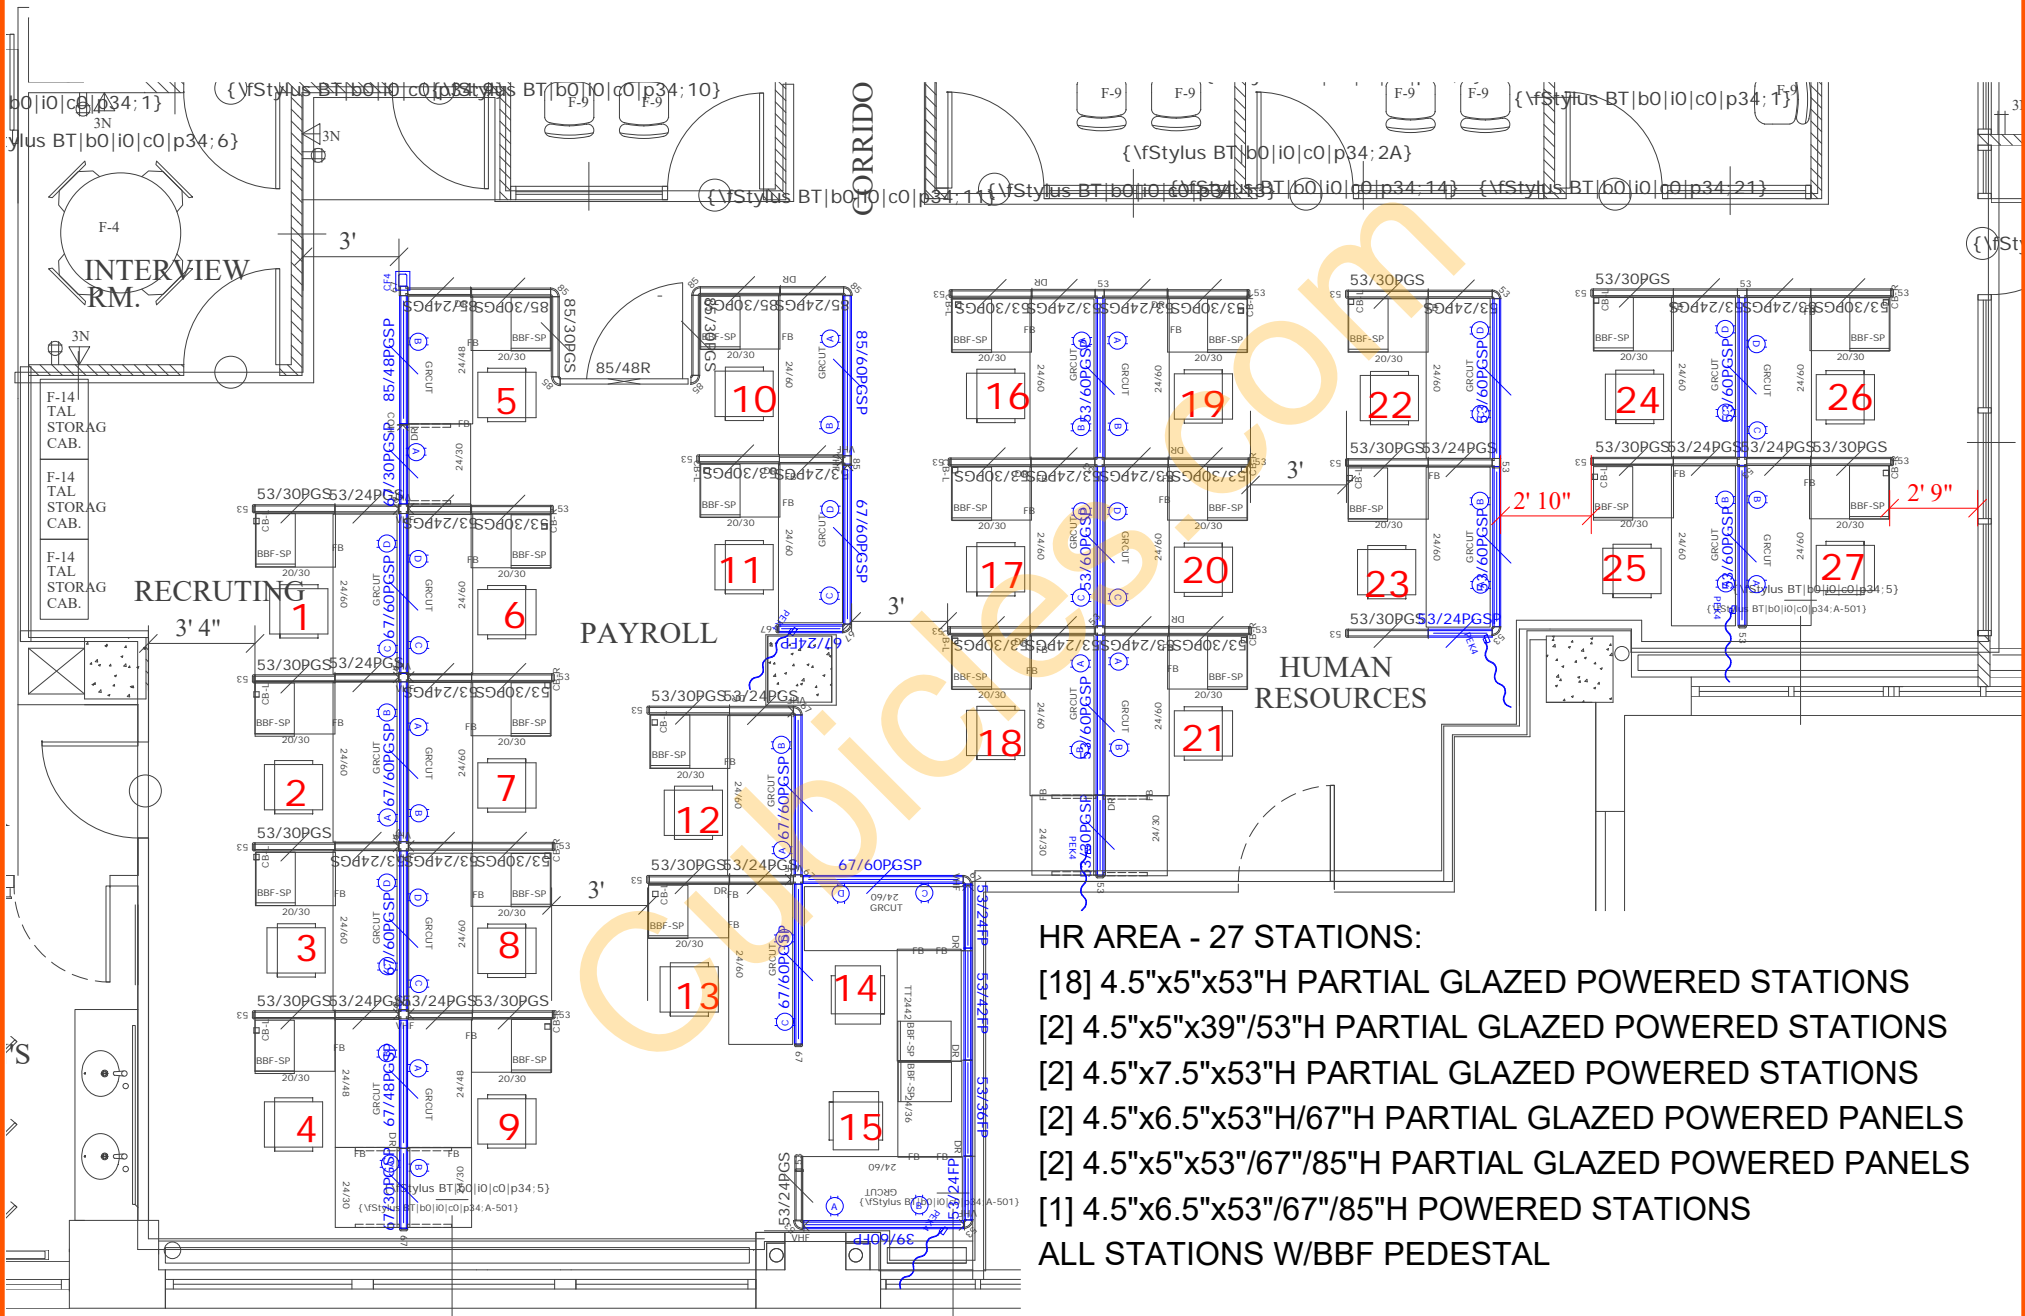

O2 Series Corporate Office Furniture, THIN BASE - SIGNATURE PROGRAM, GRADE 2

HR AREA - 27 STATIONS:

- [18] 4.5"x5"x53"H PARTIAL GLAZED POWERED STATIONS
 - [2] 4.5"x5"x39"/53"H PARTIAL GLAZED POWERED STATIONS
 - [2] 4.5"x7.5"x53"H PARTIAL GLAZED POWERED STATIONS
 - [2] 4.5"x6.5"x53"H/67"H PARTIAL GLAZED POWERED PANELS
 - [2] 4.5"x5"x53"/67"/85"H PARTIAL GLAZED POWERED PANELS
 - [1] 4.5"x6.5"x53"/67"/85"H POWERED STATIONS
- ALL STATIONS W/BBF PEDESTAL

2D LAYOUT

BLUE ON LAYOUT - POWER COMPONENTS, ALL NEW PRODUCT