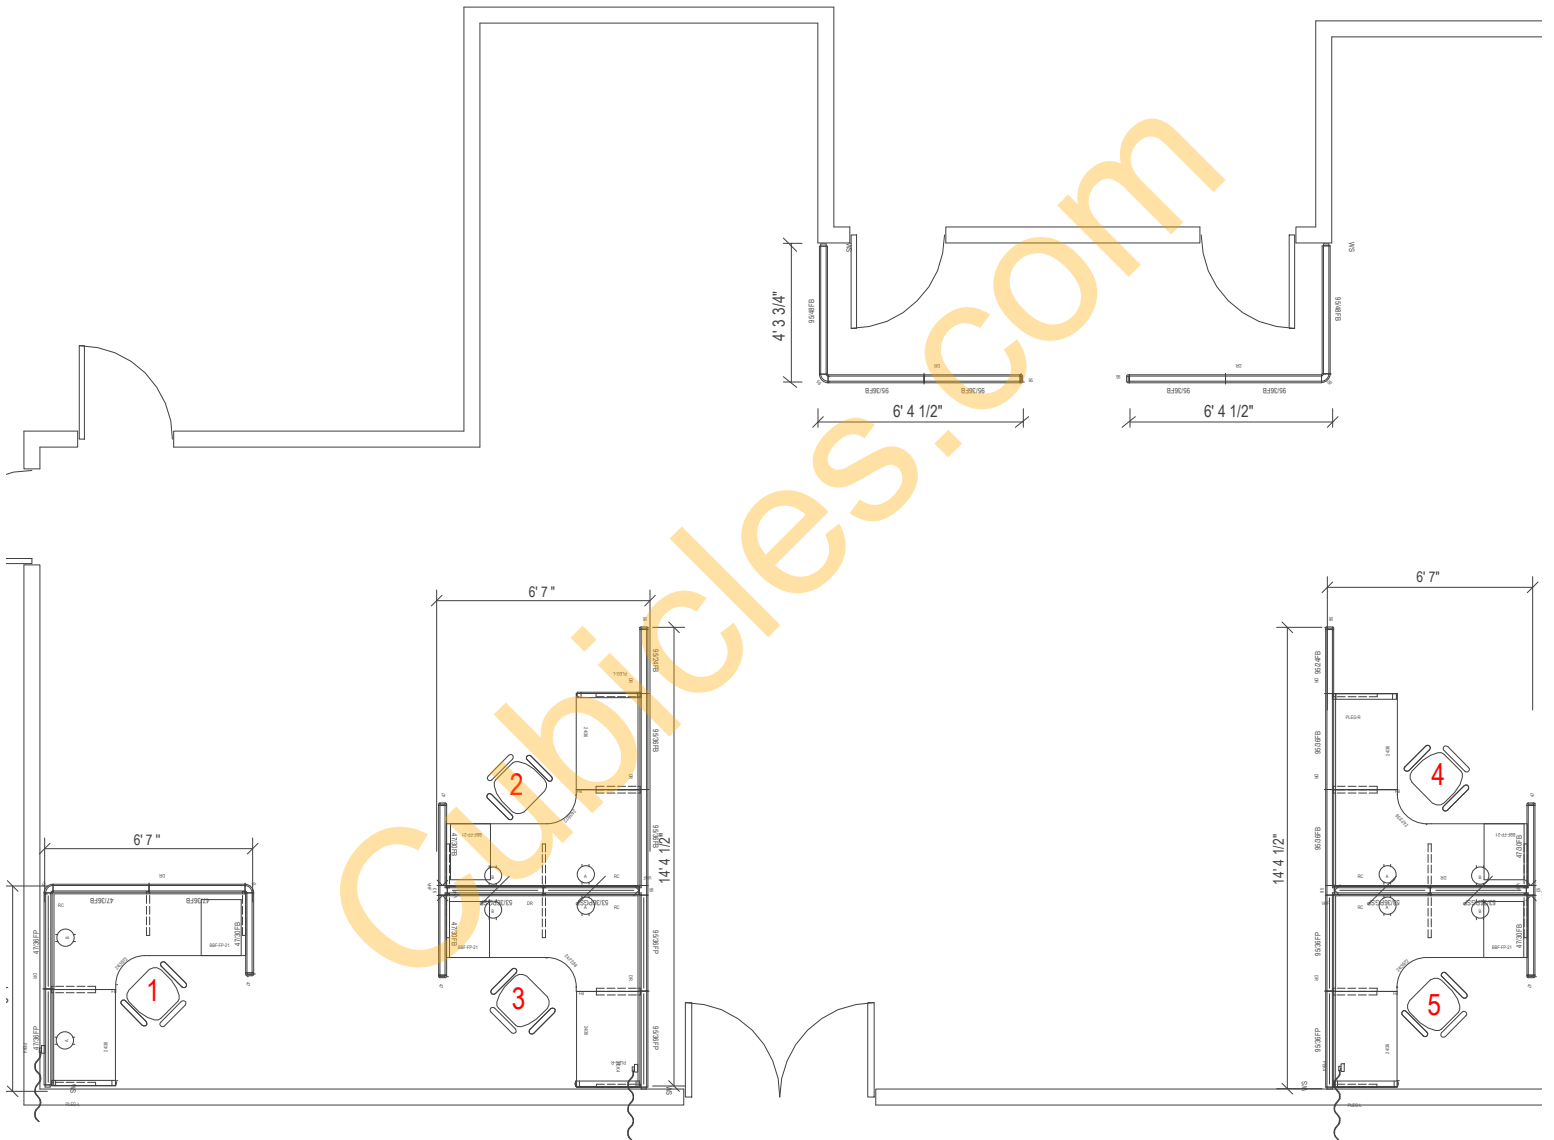

O2 Series Corporate Office Furniture - GRADE 1 FINISHES

[2] 6'x6'x47"/53"/95"H POWERED WORKSTATIONS, W/BBF PEDESTAL

[2] 6'x8'x47"/53"/95"H POWERED WORKSTATIONS, W/BBF PEDESTAL

[1] 6'x6'x47"H POWERED WORKSTATION, W/BBF PEDESTAL

[2] 4'x6'x95"H NON-POWERED CORNER PANEL CONFIGURATIONS

SELECTED FINISHES:

FABRIC- Grey Sky

WORKSURFACE- White Nebula

WS EDGE - BU

TRIM, BASE & PAINT - BU

2D LAYOUT