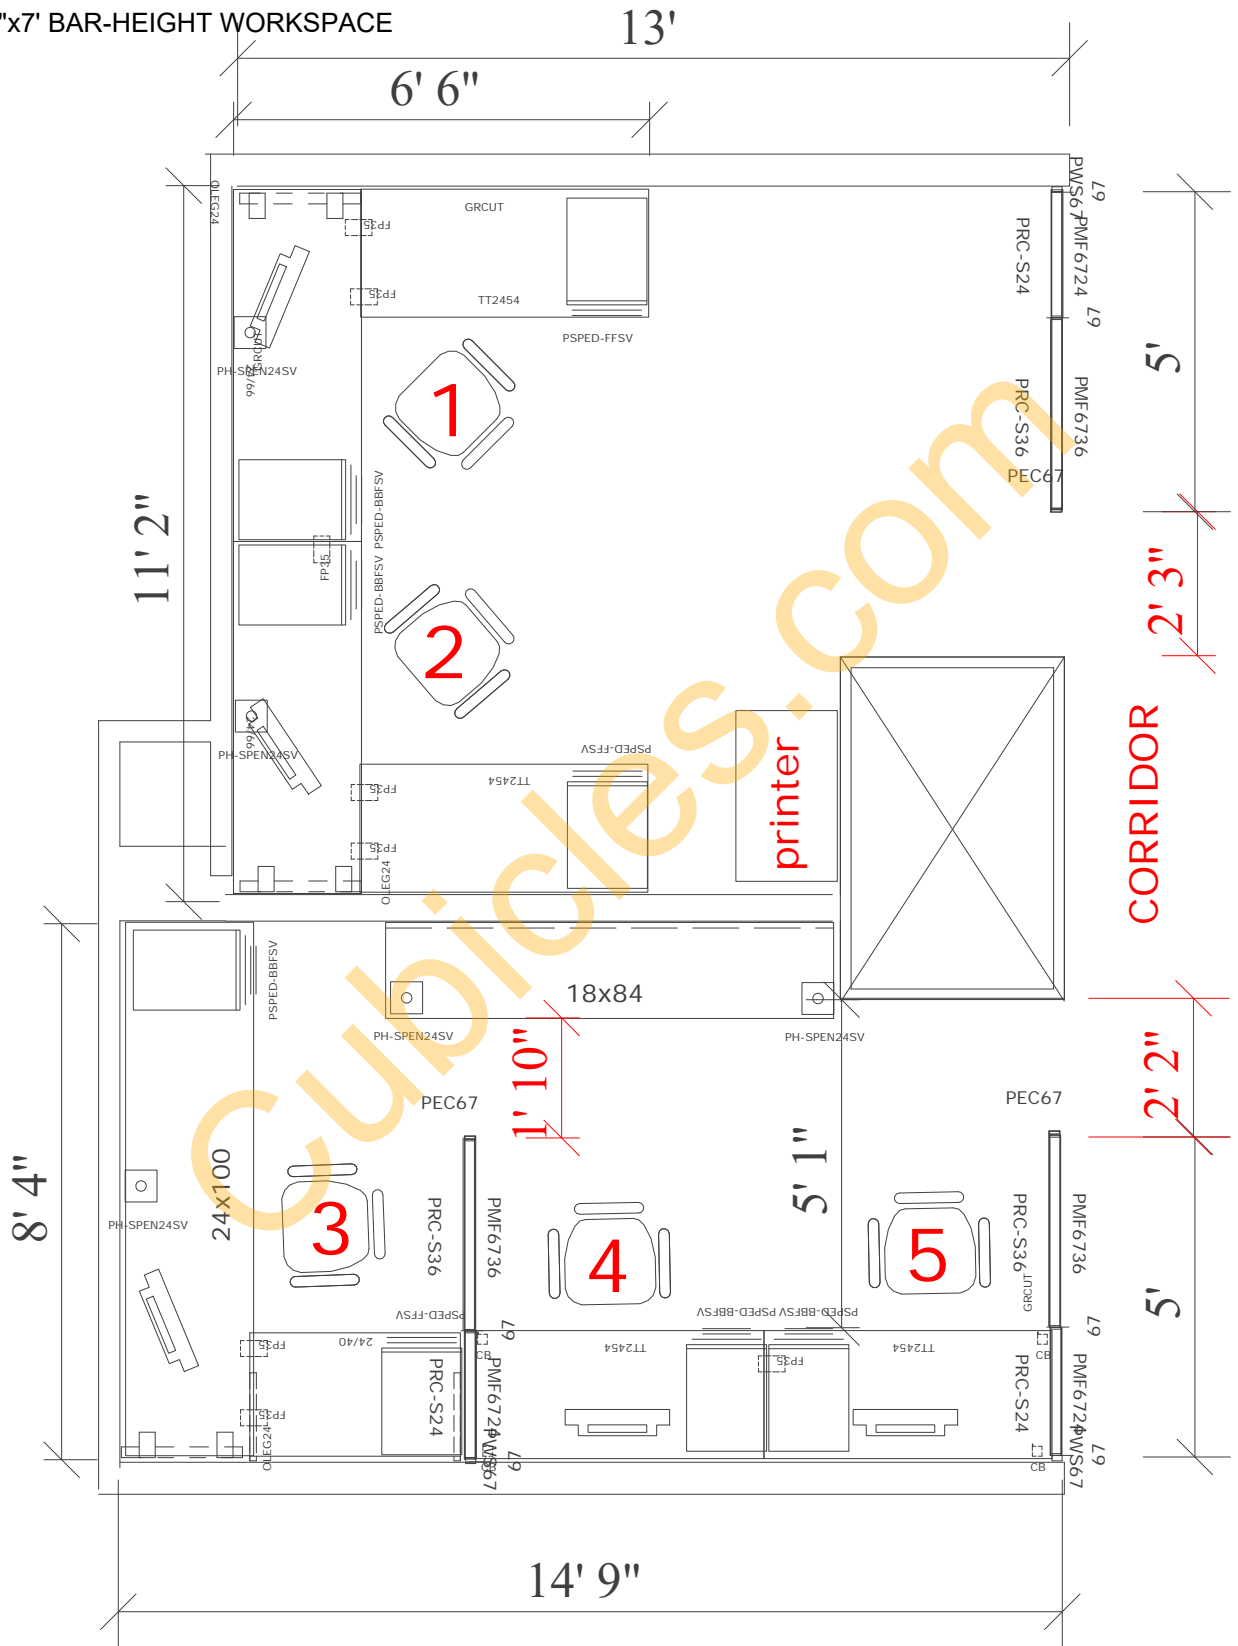

# O2 "NOW" SERIES NON-POWERED STATIONS

- [2] 5'6"x6'6" WORKSPACES W/BBF & FF PEDESTALS
- [2] 2'x4'6"x67"H NON-POWERED STATIONS W/BBF PEDESTAL
- [1] 5'4"x8'4" WORKSPACE W/ BBF&FF PEDESTALS
- [1] 1'6"x7' BAR-HEIGHT WORKSPACE

**2D LAYOUT**