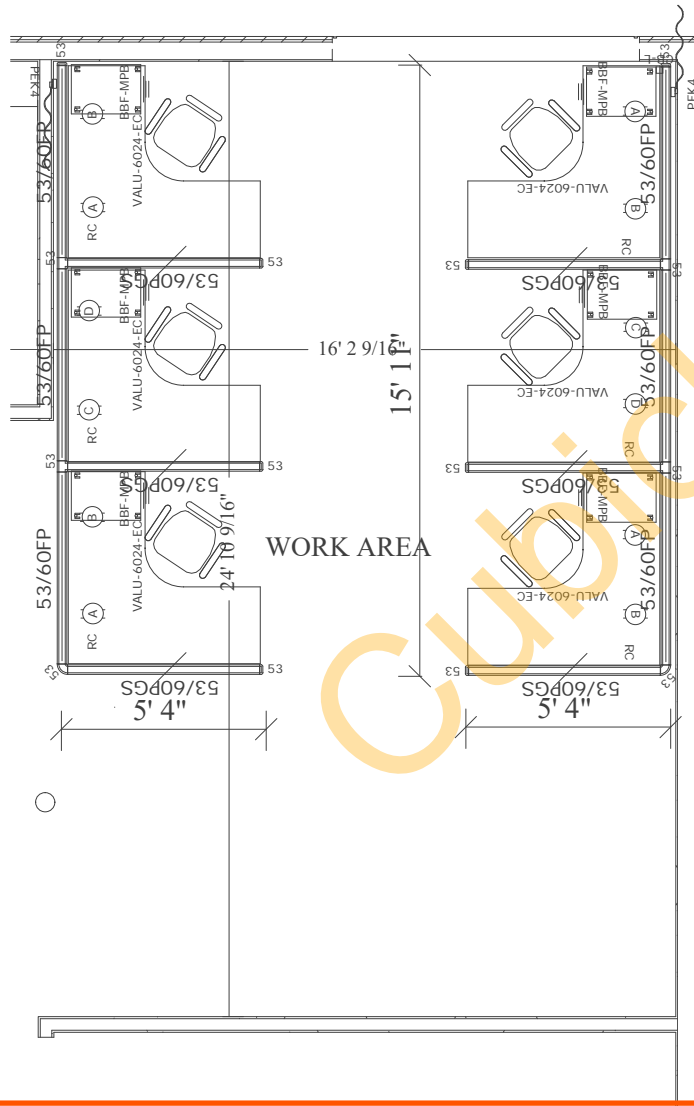

**O2 Series Corporate Office Furniture WORKSTATIONS - SIGNATURE PROGRAM, GRADE 1
SPECIAL T, VALUE LIFT - ADJUSTABLE HEIGHT TABLES
OTG SEATING - TASK & CONFERENCE CHAIRS**

[6] 5'x5'x53" H (39" H FABRIC + 14" H STACK ON GLASS) POWERED STATIONS,
WITH:
ADJUSTABLE HEIGHT WORKSURFACES & BASES
MOBILE BBF PEDESTAL

FINISHES:
Panel Fabric - Colonial Downs
Panel base & trim - BU
Pedestals - BU
Work surface - Xanadu
Work surface base - Black

2D LAYOUT