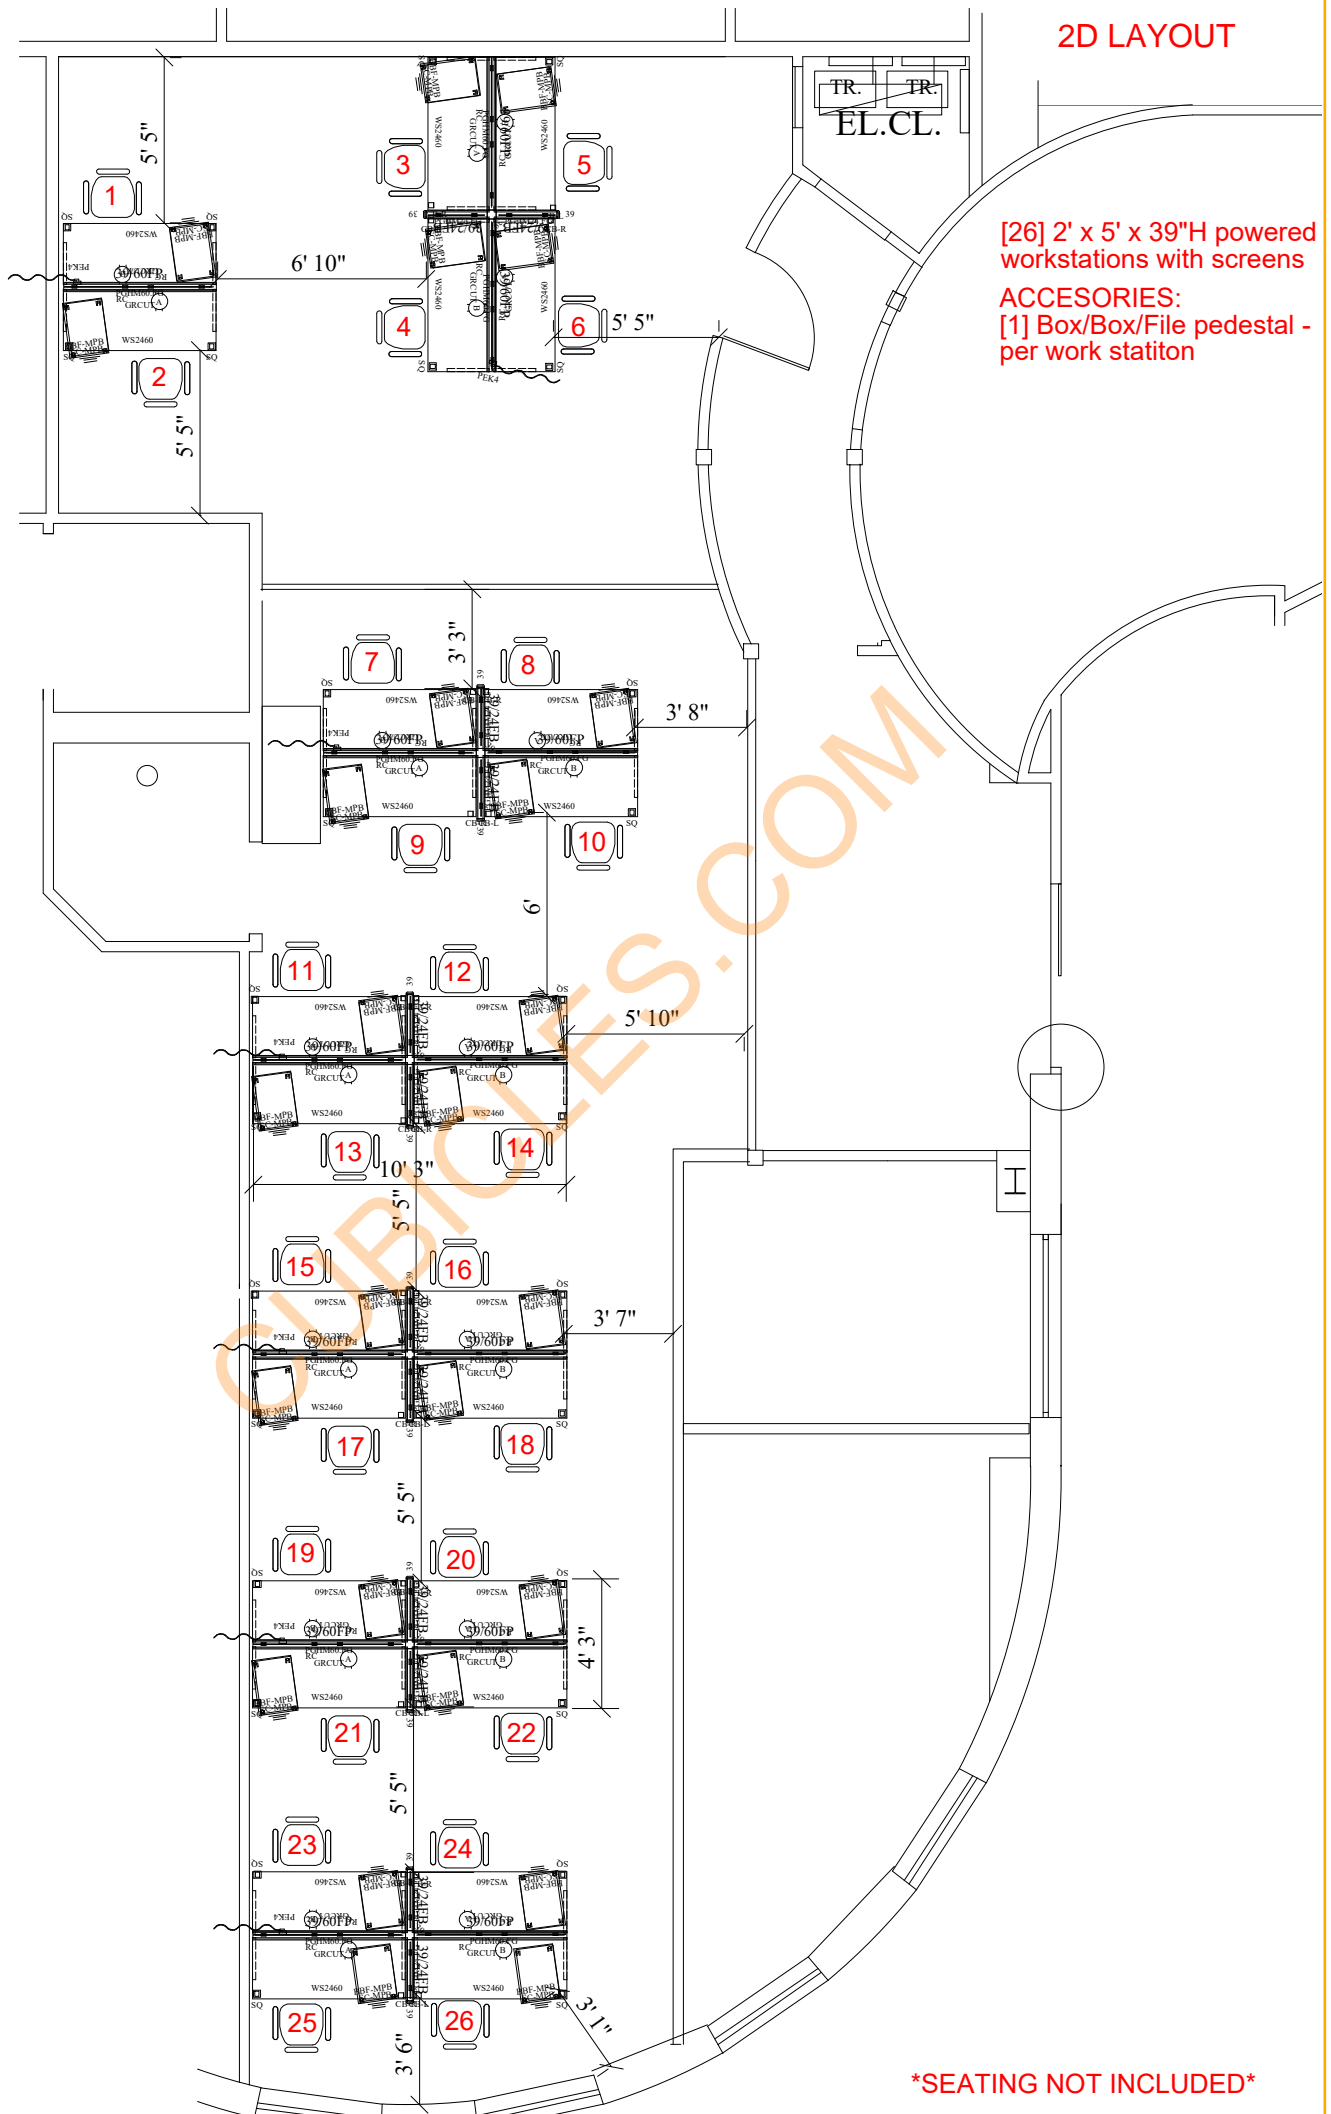

2D LAYOUT

[26] 2' x 5' x 39"H powered workstations with screens

ACCESSORIES:
[1] Box/Box/File pedestal - per work station

SEATING NOT INCLUDED