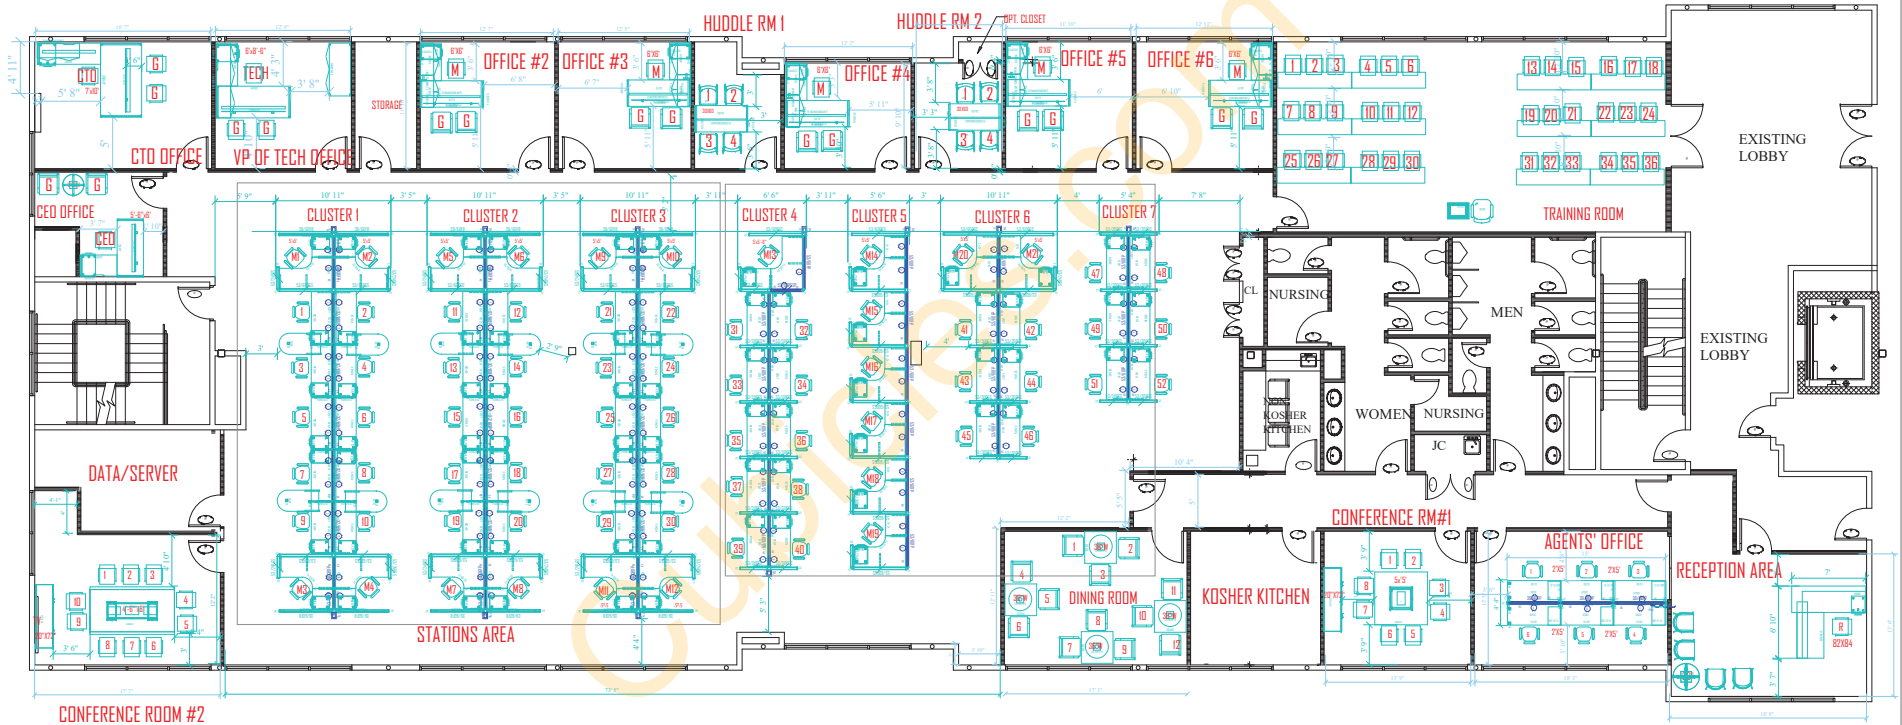

PROPOSED FURNITURE LAYOUT - CUBICLE AREAS

FIDELITY PAYMENT SERVICES, LAKEWOOD *

[73] CUBICLE STATIONS

[6] AGENTS OFFICE STATIONS

DARK BLUE - POWER ELEMENTS
LIGHT BLUE - NEW FURNITURE