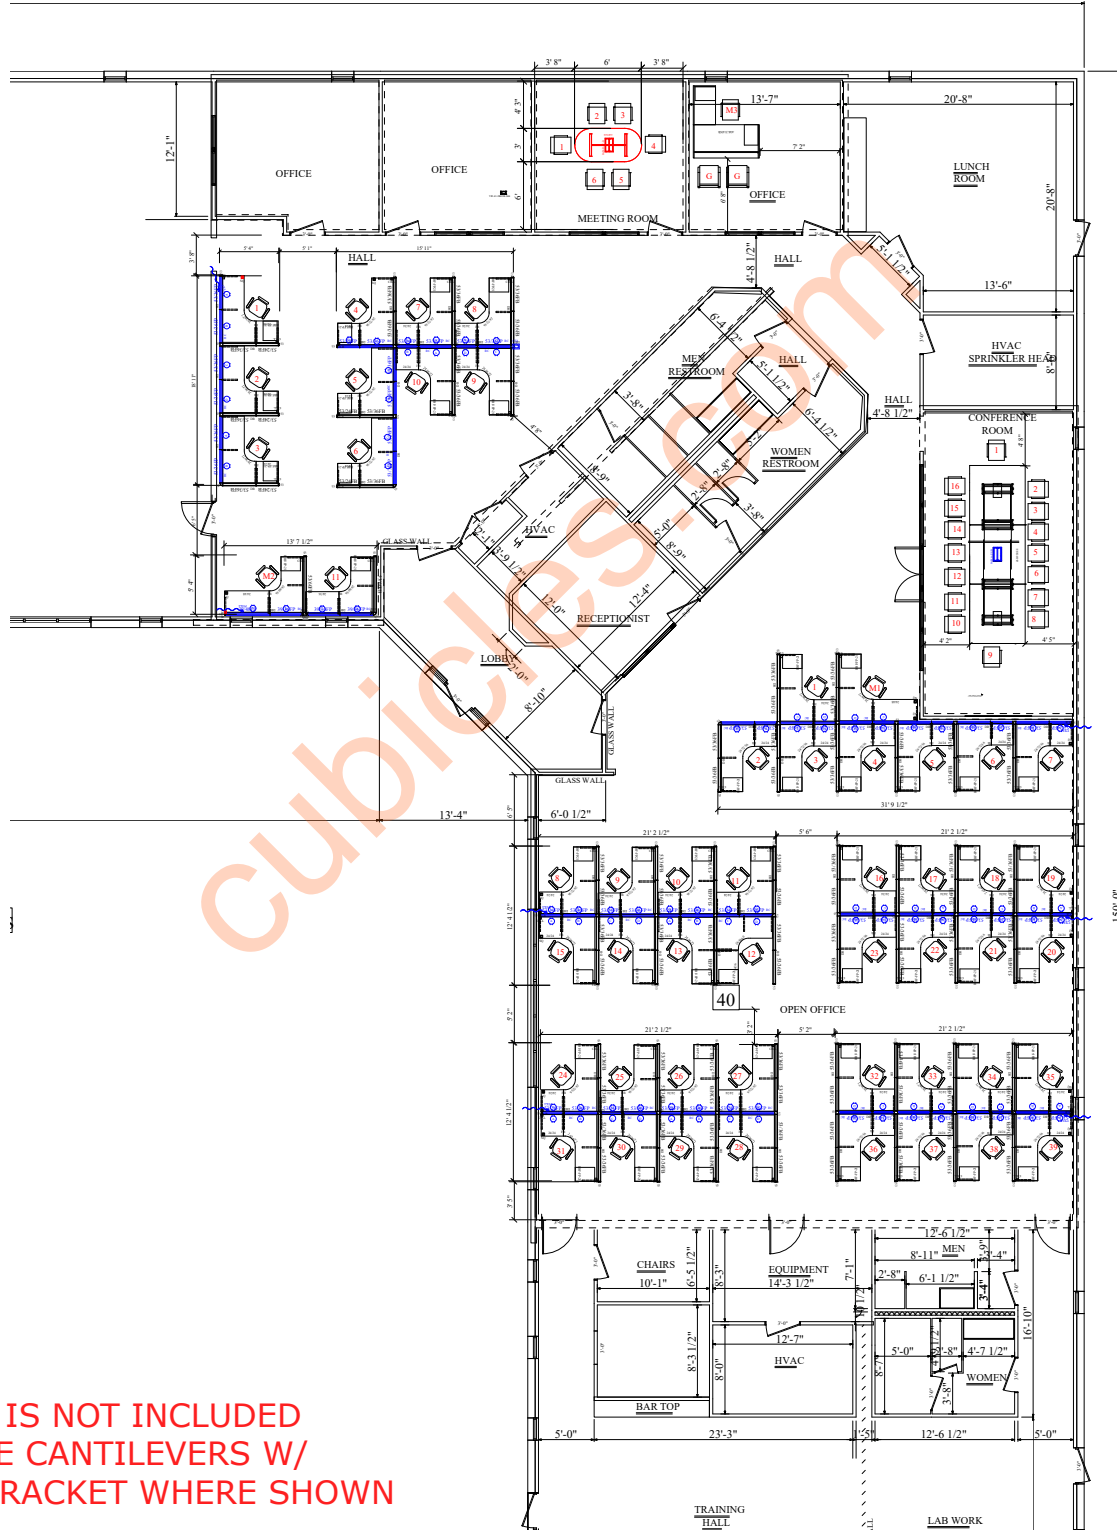

PROPOSED LAYOUT

2D LAYOUT

O2 CUBICLES - GRADE 1 FINISHES | GLOBAL TABLES | CHERRYMAN CASEGOODS

- [52] 5'X6'X53" H POWERED STATIONS WITH BBF PEDESTAL
- OFFICE - [1] 6'X6' L-SHAPE DESK WITH BBF/FF PEDESTAL
- MEETING ROOM - [1] 6'X3' MEETING TABLE WITH POWER MODULE
- CONFERENCE ROOM - [1] 5'X16' CONFERENCE TABLE WITH POWER MODULE ,

*SEATING IS NOT INCLUDED
**REPLACE CANTILEVERS W/
CORNER BRACKET WHERE SHOWN