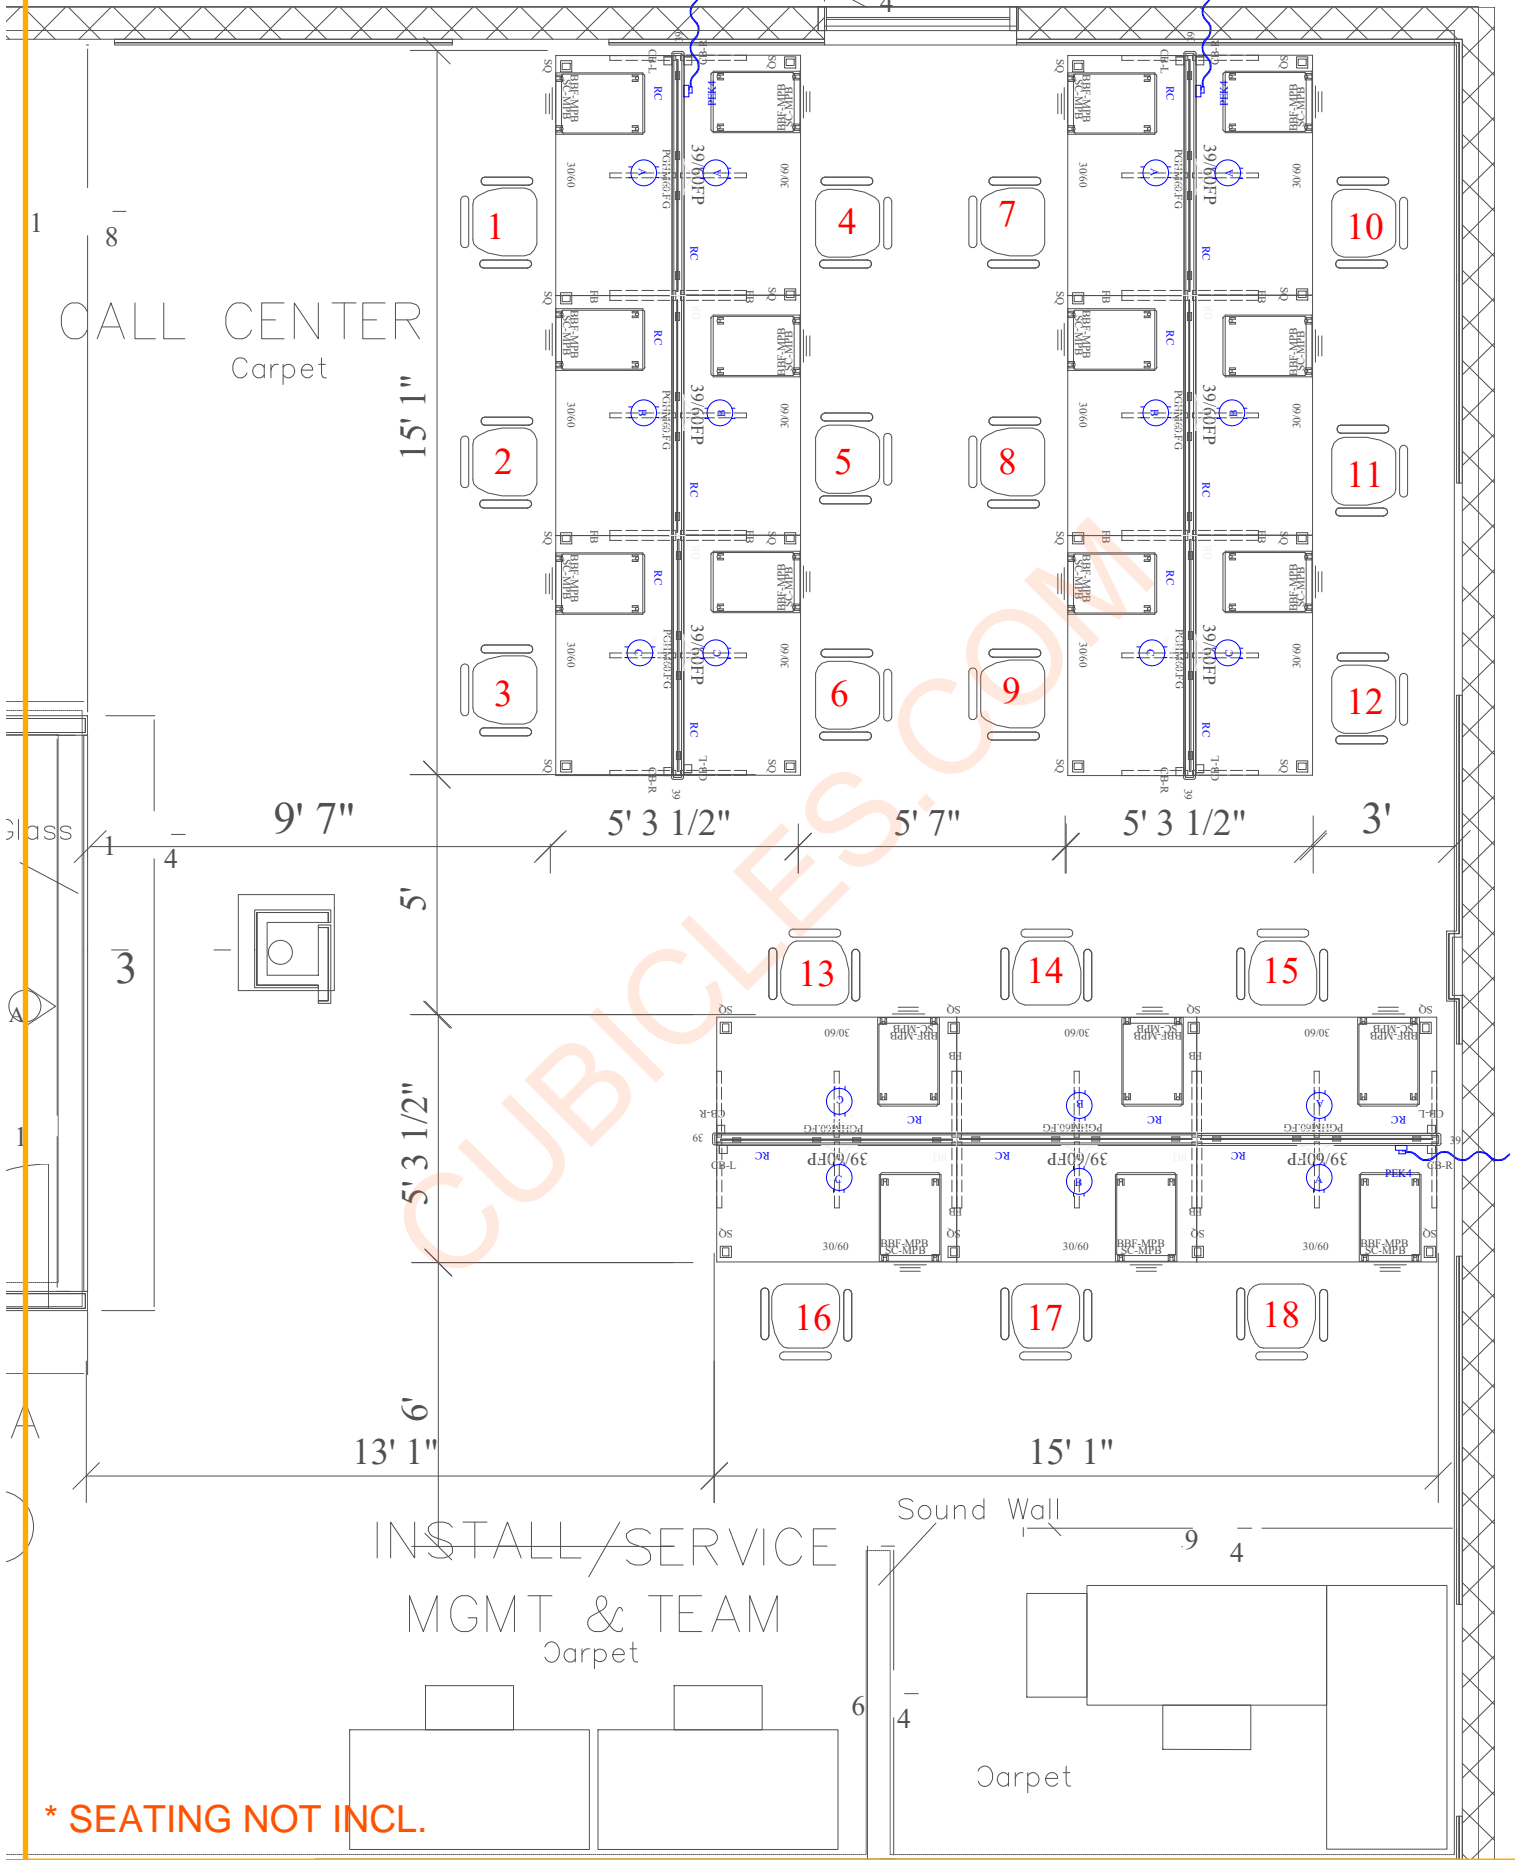

[18] 30"X60"X39"H POWERED BENCHING STATIONS W/ 14"H FROSTED GLASS SCREENS
W/ MOBILE BBF PEDESTAL & CUSHION /EA

O2 BUDGET PANEL SYSTEM

2D OVERALL

* SEATING NOT INCL.

2D LAYOUT

New 48" Window O2 BUDGET PANEL SYSTEM

* SEATING NOT INCL.