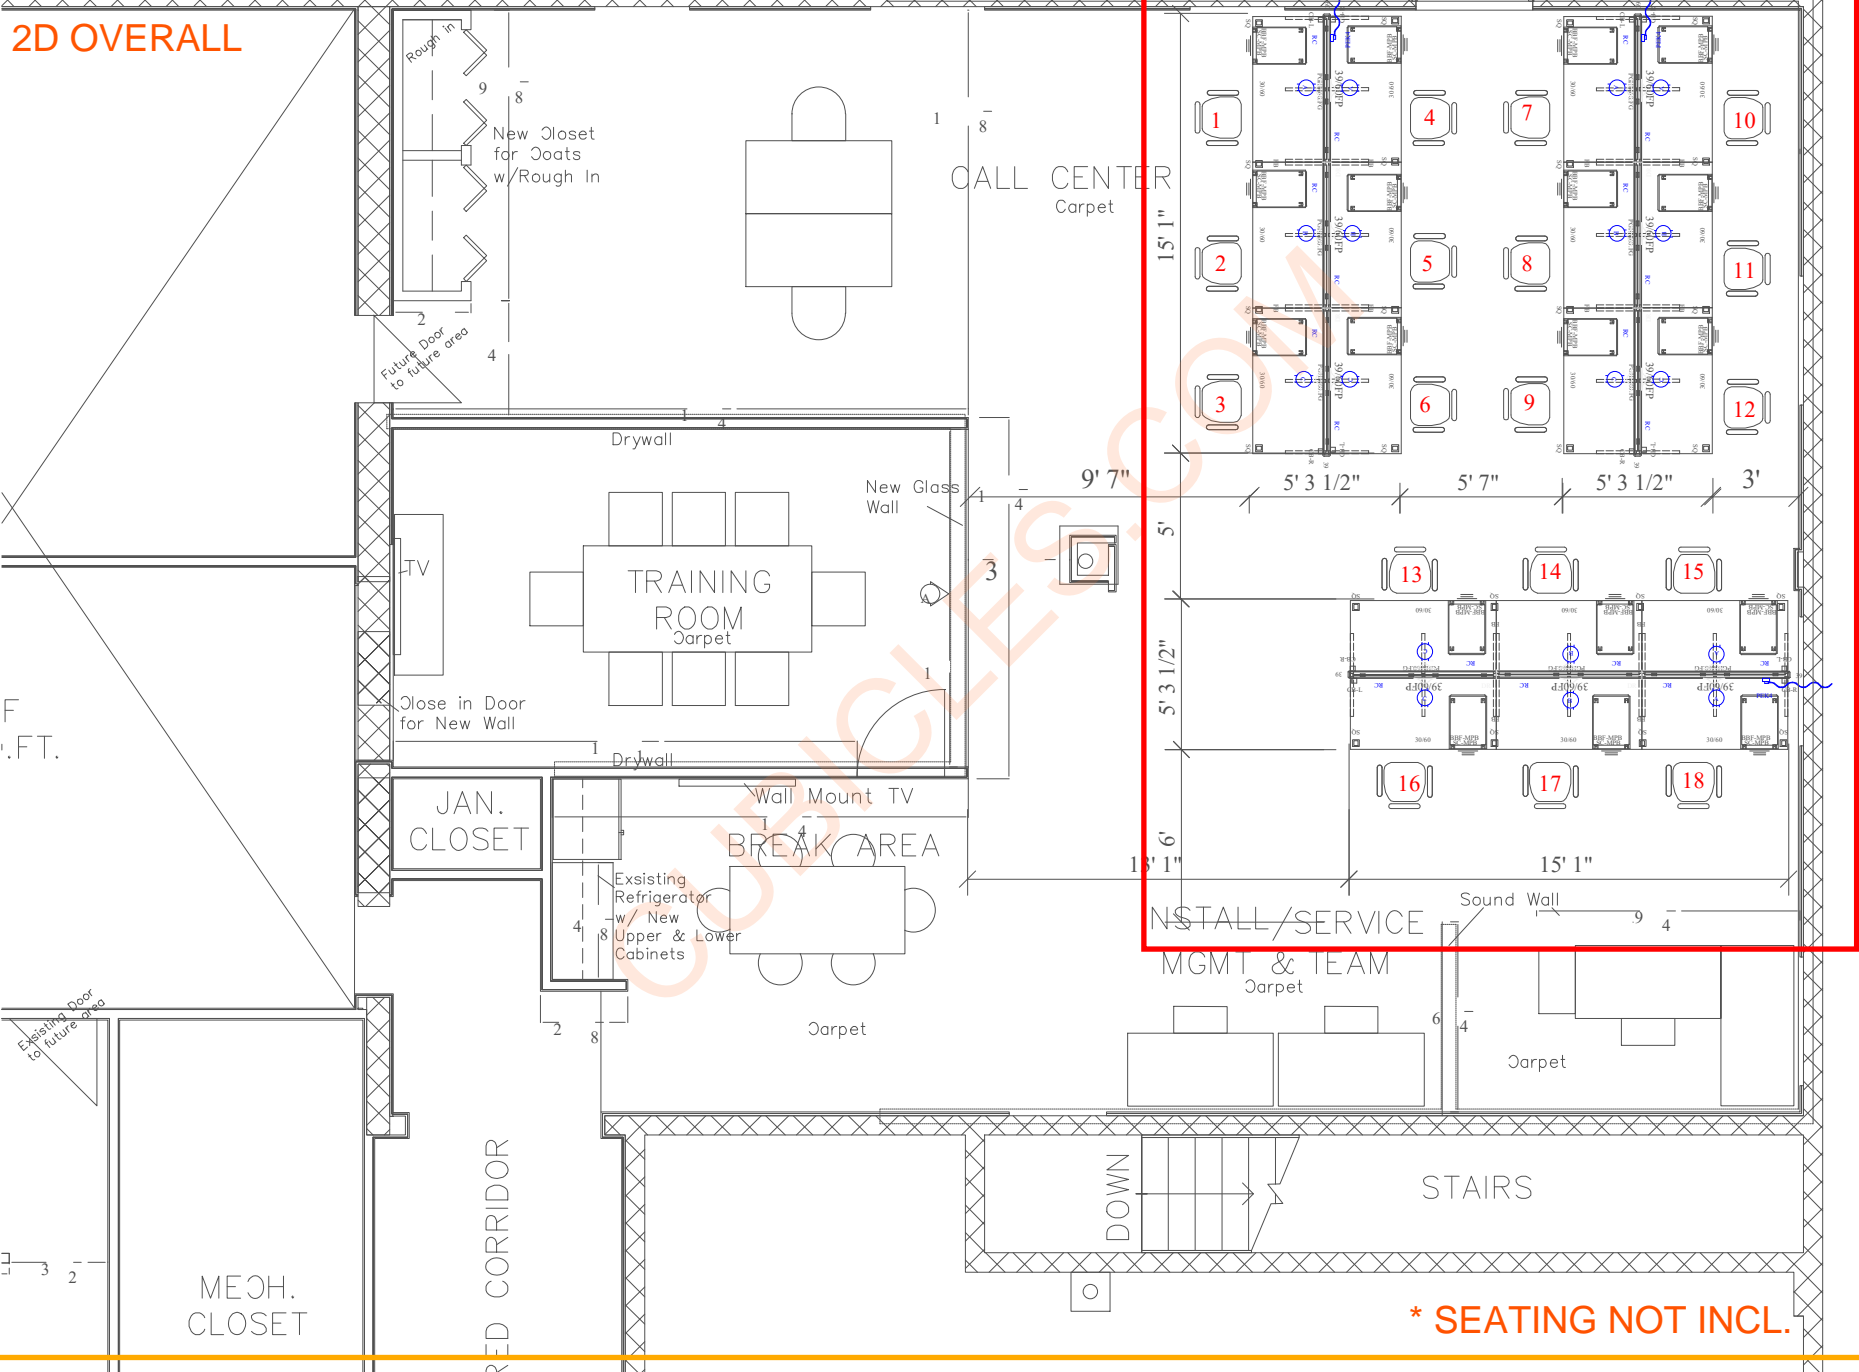

[18] 30"X60"X39"H POWERED BENCHING STATIONS W/ 14"H FROSTED GLASS SCREENS
W/ MOBILE BBF PEDESTAL & CUSHION /EA

O2 BUDGET PANEL SYSTEM

2D OVERALL

* SEATING NOT INCL.

2D LAYOUT

New 48" Window O2 BUDGET PANEL SYSTEM

* SEATING NOT INCL.