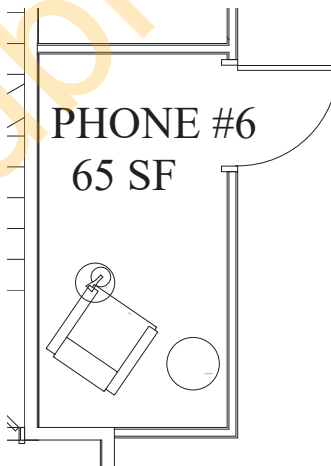

*insert power units to face longer sides of conference table

*image for reference

Conference Table Power Units

Specifications: [6] electrical outlets, [4] USB, [2] CAT-5 RJ45 Data Module, [1] 15-pin VGA M/F, [1] HDMI F/F

Dimensions: 11-5/16" x 10-1/8"

Two 6 ft. electrical cords

Huddle Rooms #1,2,4,5

* Huddle Room #3 removed from project scope

Global 42"D Swap Round Tables
(table height 29"H)

Laminate top finish: Designer White
Base finish: Chrome

Box Frame Coffee Table

Small Conference Rooms #1~3

[1] Global Princeton Table 30"x54"

[1] Global 42"D Swap Round Tables:

[1] Global Princeton Table 36"x60"

Laminate top finish: Designer White
Base finish: Chrome