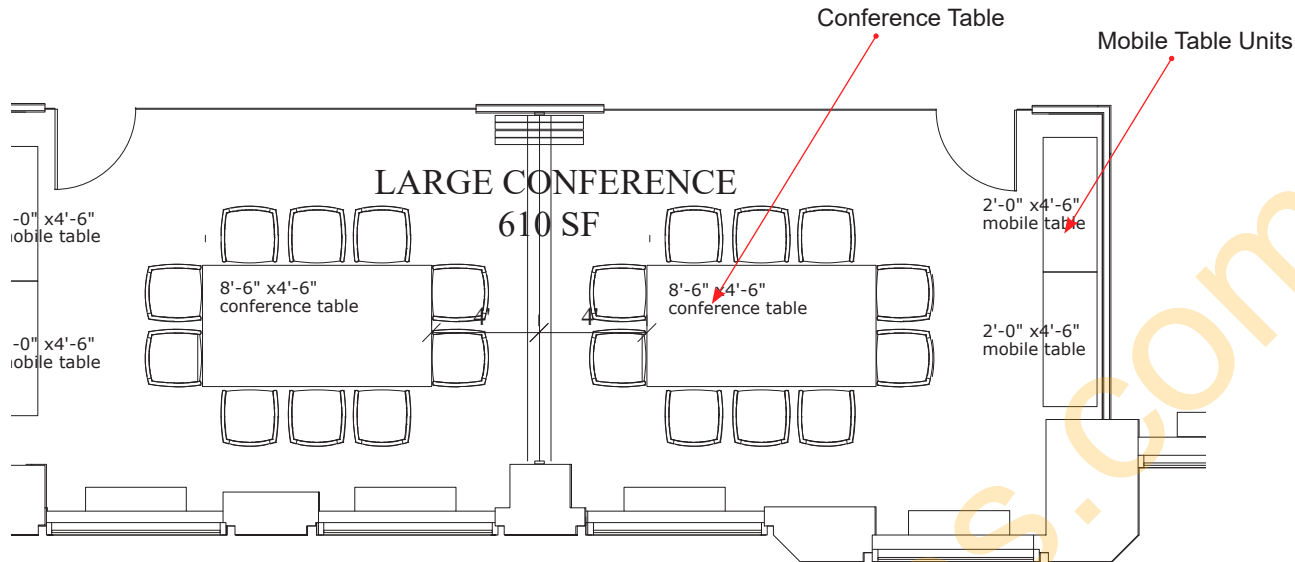

5th Floor - Overall Layout

- [74] Workstations
- [1] Large Conference Room / [3] Small Conference Rooms / [4] Huddle Rooms
- [6] Phone Rooms / [1] Wellness Room
- [11] Double Offices / [5] Single Offices
- [2] Executive Offices
- [1] Cafe Area / [2] Collaboration/Lounge Areas

Large Conference Room: IOF Furniture

Table finish: Grigio
Leg metal finish: Aluminum

- [2] 4'-6" x 8'-6" IOF Conference Table
 - power units (2 power / 2 data)
 - access door
 - 1-1/2" top thickness
- [4] 2' x 4'-6" IOF Custom Mobile Table
 - casters

*insert power units to face longer sides of conference table

*image for reference

Conference Table Power Units

Specifications: [6] electrical outlets, [4] USB, [2] CAT-5 RJ45 Data Module, [1] 15-pin VGA M/F, [1] HDMI F/F

Dimensions: 11-5/16" x 10-1/8"

Two 6 ft. electrical cords

Huddle Rooms #1,2,4,5

* Huddle Room #3 removed from project scope

Global 42"D Swap Round Tables
(table height 29"H)

Laminate top finish: Designer White
Base finish: Chrome