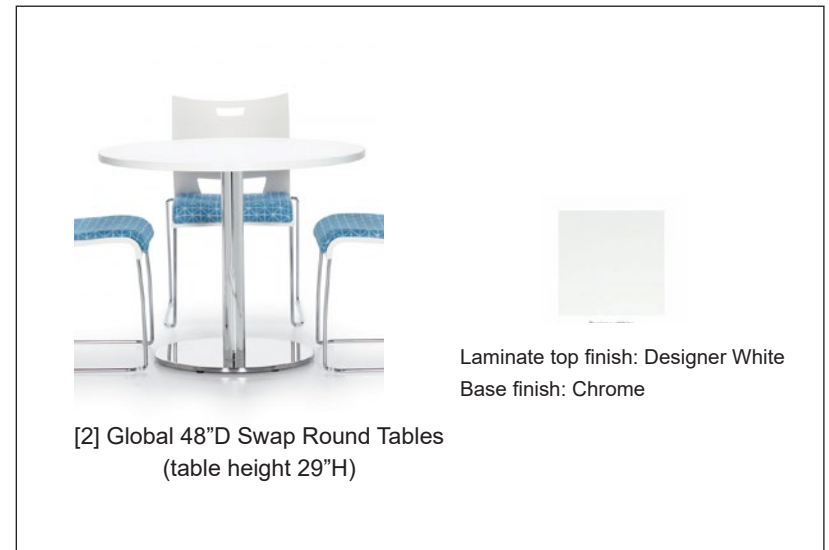

Dimensions: 11-5/16" x 10-1/8"

Two 6 ft. electrical cords

Huddle Rooms #1,2,4,5

* Huddle Room #3 removed from project scope

Global 42"D Swap Round Tables
(table height 29"H)

Laminate top finish: Designer White
Base finish: Chrome

[11] OTG10900B Chair

* black mesh + fabric only

Cafe Area:

Trimline Markerboard

Custom Cafe Area Table
(cafeteriatable height 36"H)

Polyurithane seat finish: Alloy

- [8] Bakhita stack chairs:
- [7] Bakhita counter stool: