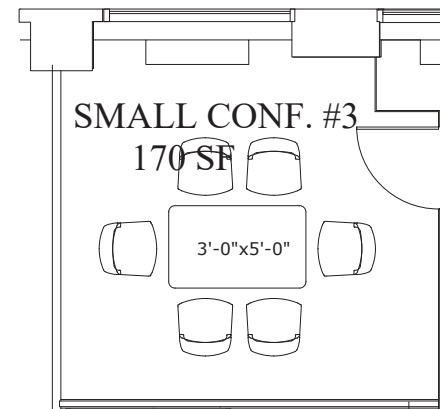

Large Conference Room: IOF Furniture

Table finish: Grigio
Leg metal finish: Aluminum

- [2] 4'-6" x 8'-6" IOF Conference Table
 - power units (2 power / 2 data)
 - access door
 - 1-1/2" top thickness
- [4] 2' x 4'-6" IOF Custom Mobile Table
 - casters

Dimensions: 11-5/16" x 10-1/8"

Two 6 ft. electrical cords

Huddle Rooms #1,2,4,5

* Huddle Room #3 removed from project scope

Global 42"D Swap Round Tables
(table height 29"H)

Laminate top finish: Designer White
Base finish: Chrome

Box Frame Coffee Table

Small Conference Rooms #1~3

[1] Global Princeton Table 30"x54"

[1] Global 42"D Swap Round Tables:

[1] Global Princeton Table 36"x60"

Laminate top finish: Designer White
Base finish: Chrome

[13] OTG10900B Chair

* black mesh + fabric only

SMALL
CONF ROOM #1
90 SF

SMALL
CONF ROOM #2
90 SF

SMALL CONF. #3
170 SF