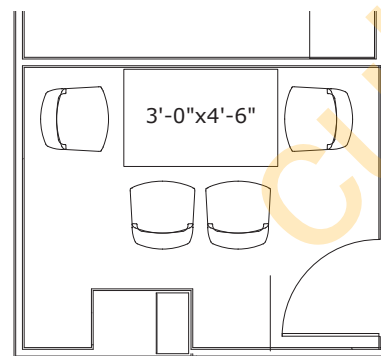

5th Floor - Overall Layout

- [74] Workstations
- [1] Large Conference Room / [3] Small Conference Rooms / [4] Huddle Rooms
- [6] Phone Rooms / [1] Wellness Room
- [11] Double Offices / [5] Single Offices
- [2] Executive Offices
- [1] Cafe Area / [2] Collaboration/Lounge Areas

Dimensions: 11-5/16" x 10-1/8"

Two 6 ft. electrical cords

Huddle Rooms #1,2,4,5

* Huddle Room #3 removed from project scope

Global 42"D Swap Round Tables
(table height 29"H)

Laminate top finish: Designer White
Base finish: Chrome

Box Frame Coffee Table

Small Conference Rooms #1~3

[1] Global Princeton Table 30"x54"

[1] Global 42"D Swap Round Tables:

[1] Global Princeton Table 36"x60"

Laminate top finish: Designer White
Base finish: Chrome

[13] OTG10900B Chair

* black mesh + fabric only

SMALL
CONF ROOM #1
90 SF

SMALL
CONF ROOM #2
90 SF

SMALL CONF. #3
170 SF