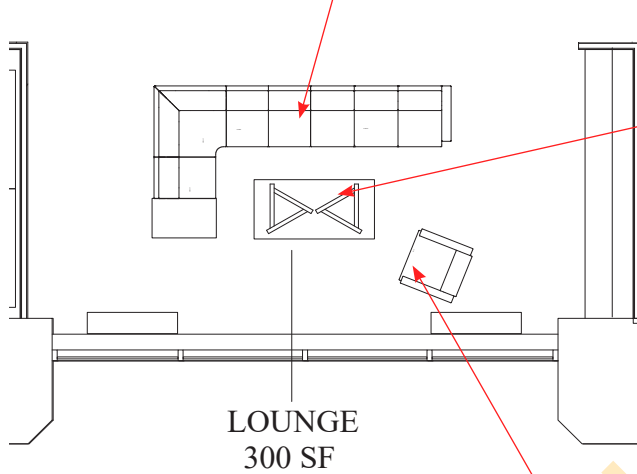

Streamline Coffee Table
Mango wood top Umber finish