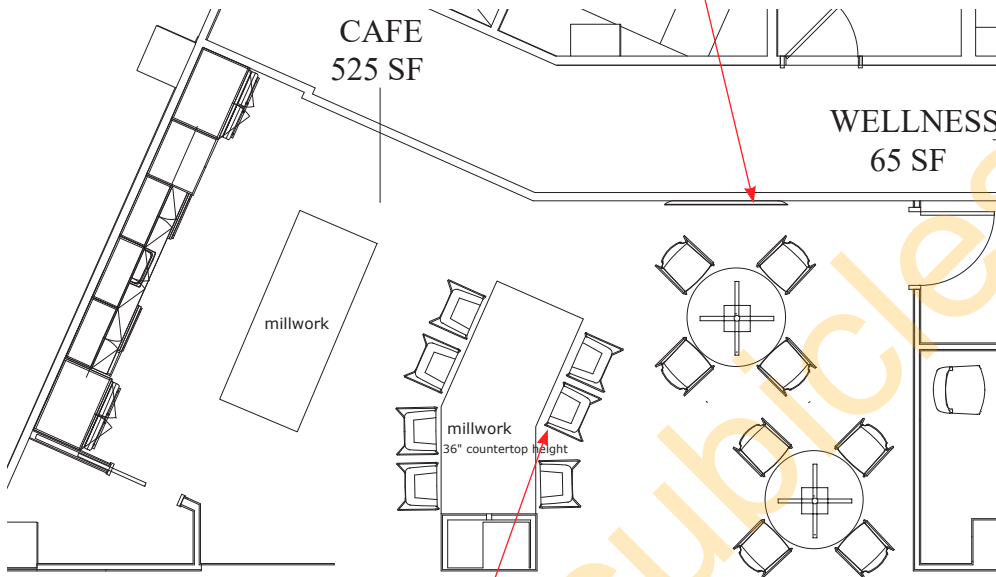

5th Floor - Overall Layout

- [74] Workstations
- [1] Large Conference Room / [3] Small Conference Rooms / [4] Huddle Rooms
- [6] Phone Rooms / [1] Wellness Room
- [11] Double Offices / [5] Single Offices
- [2] Executive Offices
- [1] Cafe Area / [2] Collaboration/Lounge Areas

Dimensions: 11-5/16" x 10-1/8"

Two 6 ft. electrical cords

Huddle Rooms #1,2,4,5

* Huddle Room #3 removed from project scope

Global 42"D Swap Round Tables
(table height 29"H)

Laminate top finish: Designer White
Base finish: Chrome

[11] OTG10900B Chair

* black mesh + fabric only

Cafe Area:

Trimline Markerboard

Custom Cafe Area Table
(cafeteriatable height 36"H)

Polyurithane seat finish: Alloy

- [8] Bakhita stack chairs:
- [7] Bakhita counter stool: