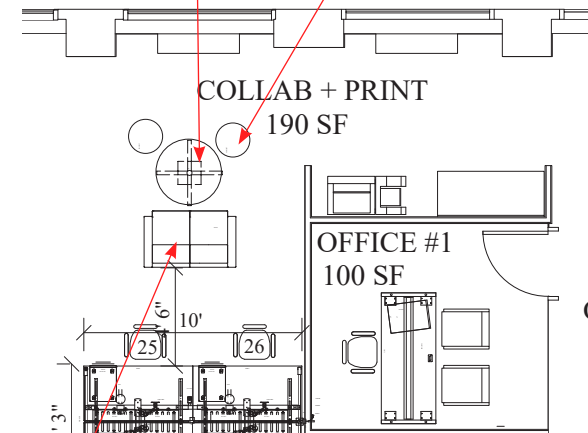

Mylo Rocker
Fabric: Linen Weave Seafoam