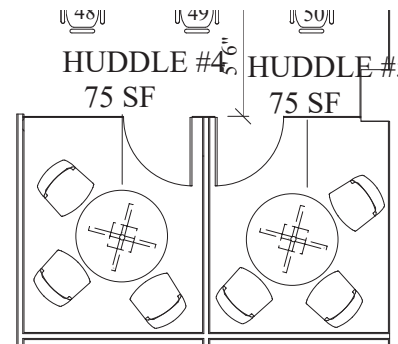

Large Conference Room: IOF Furniture

Table finish: Grigio
Leg metal finish: Aluminum

- [2] 4'-6" x 8'-6" IOF Conference Table
 - power units (2 power / 2 data)
 - access door
 - 1-1/2" top thickness
- [4] 2' x 4'-6" IOF Custom Mobile Table
 - casters

*insert power units to face longer sides of conference table

*image for reference

Conference Table Power Units

Specifications: [6] electrical outlets, [4] USB, [2] CAT-5 RJ45 Data Module, [1] 15-pin VGA M/F, [1] HDMI F/F

Dimensions: 11-5/16" x 10-1/8"

Two 6 ft. electrical cords

Huddle Rooms #1,2,4,5

* Huddle Room #3 removed from project scope

Global 42"D Swap Round Tables
(table height 29"H)

Laminate top finish: Designer White
Base finish: Chrome

[11] OTG10900B Chair

* black mesh + fabric only

Cafe Area:

Trimline Markerboard

Custom Cafe Area Table
(cafeteriatable height 36"H)

Polyurithane seat finish: Alloy

- [8] Bakhita stack chairs:
- [7] Bakhita counter stool: