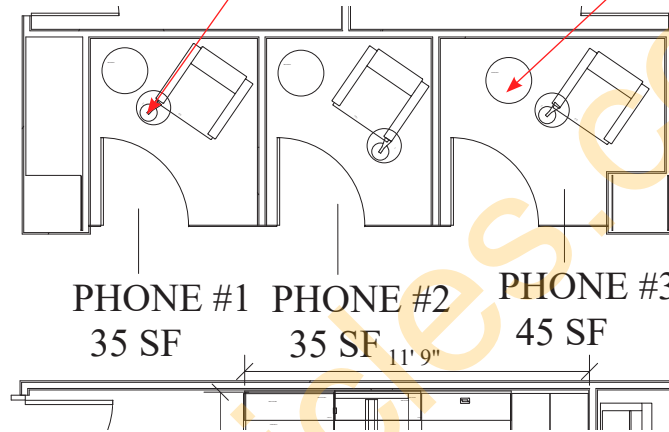

Dimensions: 11-5/16" x 10-1/8"

Two 6 ft. electrical cords

Huddle Rooms #1,2,4,5

* Huddle Room #3 removed from project scope

Global 42"D Swap Round Tables
(table height 29"H)

Laminate top finish: Designer White
Base finish: Chrome

Box Frame Coffee Table

Small Conference Rooms #1~3

[1] Global Princeton Table 30"x54"

[1] Global 42"D Swap Round Tables:

[1] Global Princeton Table 36"x60"

Laminate top finish: Designer White
Base finish: Chrome