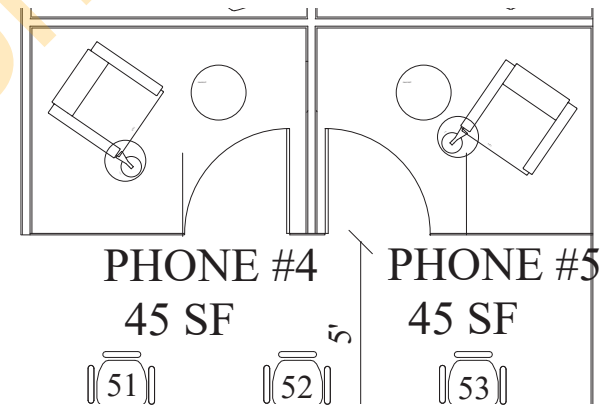

Box Frame Coffee Table

Small Conference Rooms #1~3

[1] Global Princeton Table 30"x54"

[1] Global 42"D Swap Round Tables:

[1] Global Princeton Table 36"x60"

Laminate top finish: Designer White
Base finish: Chrome