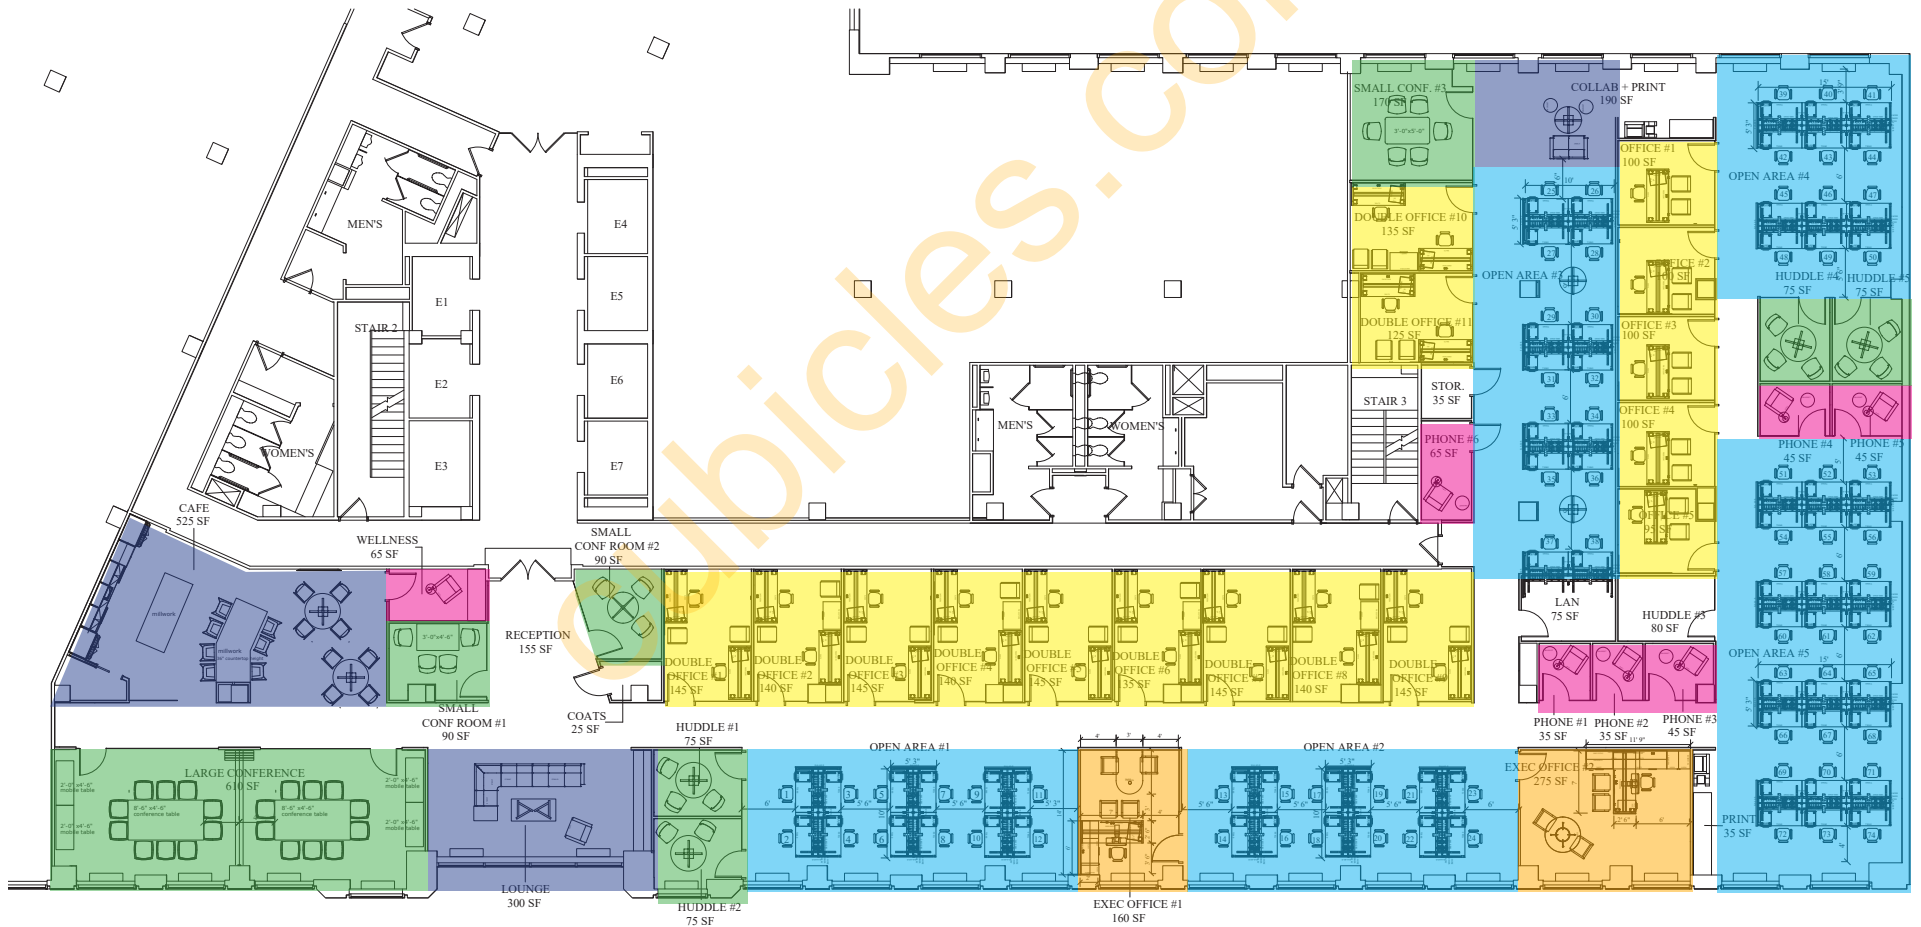

5th Floor - Overall Layout

- [74] Workstations
- [1] Large Conference Room / [3] Small Conference Rooms / [4] Huddle Rooms
- [6] Phone Rooms / [1] Wellness Room
- [11] Double Offices / [5] Single Offices
- [2] Executive Offices
- [1] Cafe Area / [2] Collaboration/Lounge Areas

Large Conference Room: IOF Furniture

Table finish: Grigio
Leg metal finish: Aluminum

- [2] 4'-6" x 8'-6" IOF Conference Table
 - power units (2 power / 2 data)
 - access door
 - 1-1/2" top thickness
- [4] 2' x 4'-6" IOF Custom Mobile Table
 - casters

*insert power units to face longer sides of conference table

*image for reference

Conference Table Power Units

Specifications: [6] electrical outlets, [4] USB, [2] CAT-5 RJ45 Data Module, [1] 15-pin VGA M/F, [1] HDMI F/F

Dimensions: 11-5/16" x 10-1/8"

Two 6 ft. electrical cords

Huddle Rooms #1,2,4,5

* Huddle Room #3 removed from project scope

Global 42"D Swap Round Tables
(table height 29"H)

Laminate top finish: Designer White
Base finish: Chrome