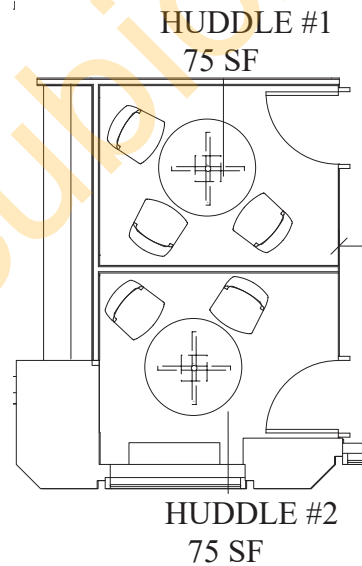

Large Conference Room: IOF Furniture

Table finish: Grigio
Leg metal finish: Aluminum

- [2] 4'-6" x 8'-6" IOF Conference Table
 - power units (2 power / 2 data)
 - access door
 - 1-1/2" top thickness
- [4] 2' x 4'-6" IOF Custom Mobile Table
 - casters

*insert power units to face longer sides of conference table

*image for reference

Conference Table Power Units

Specifications: [6] electrical outlets, [4] USB, [2] CAT-5 RJ45 Data Module, [1] 15-pin VGA M/F, [1] HDMI F/F

Dimensions: 11-5/16" x 10-1/8"

Two 6 ft. electrical cords

Huddle Rooms #1,2,4,5

* Huddle Room #3 removed from project scope

Global 42"D Swap Round Tables
(table height 29"H)

Laminate top finish: Designer White
Base finish: Chrome

[11] OTG10900B Chair

* black mesh + fabric only

Cafe Area:

Trimline Markerboard

Custom Cafe Area Table
(cafeteriatable height 36"H)

Polyurithane seat finish: Alloy

- [8] Bakhita stack chairs:
- [7] Bakhita counter stool: