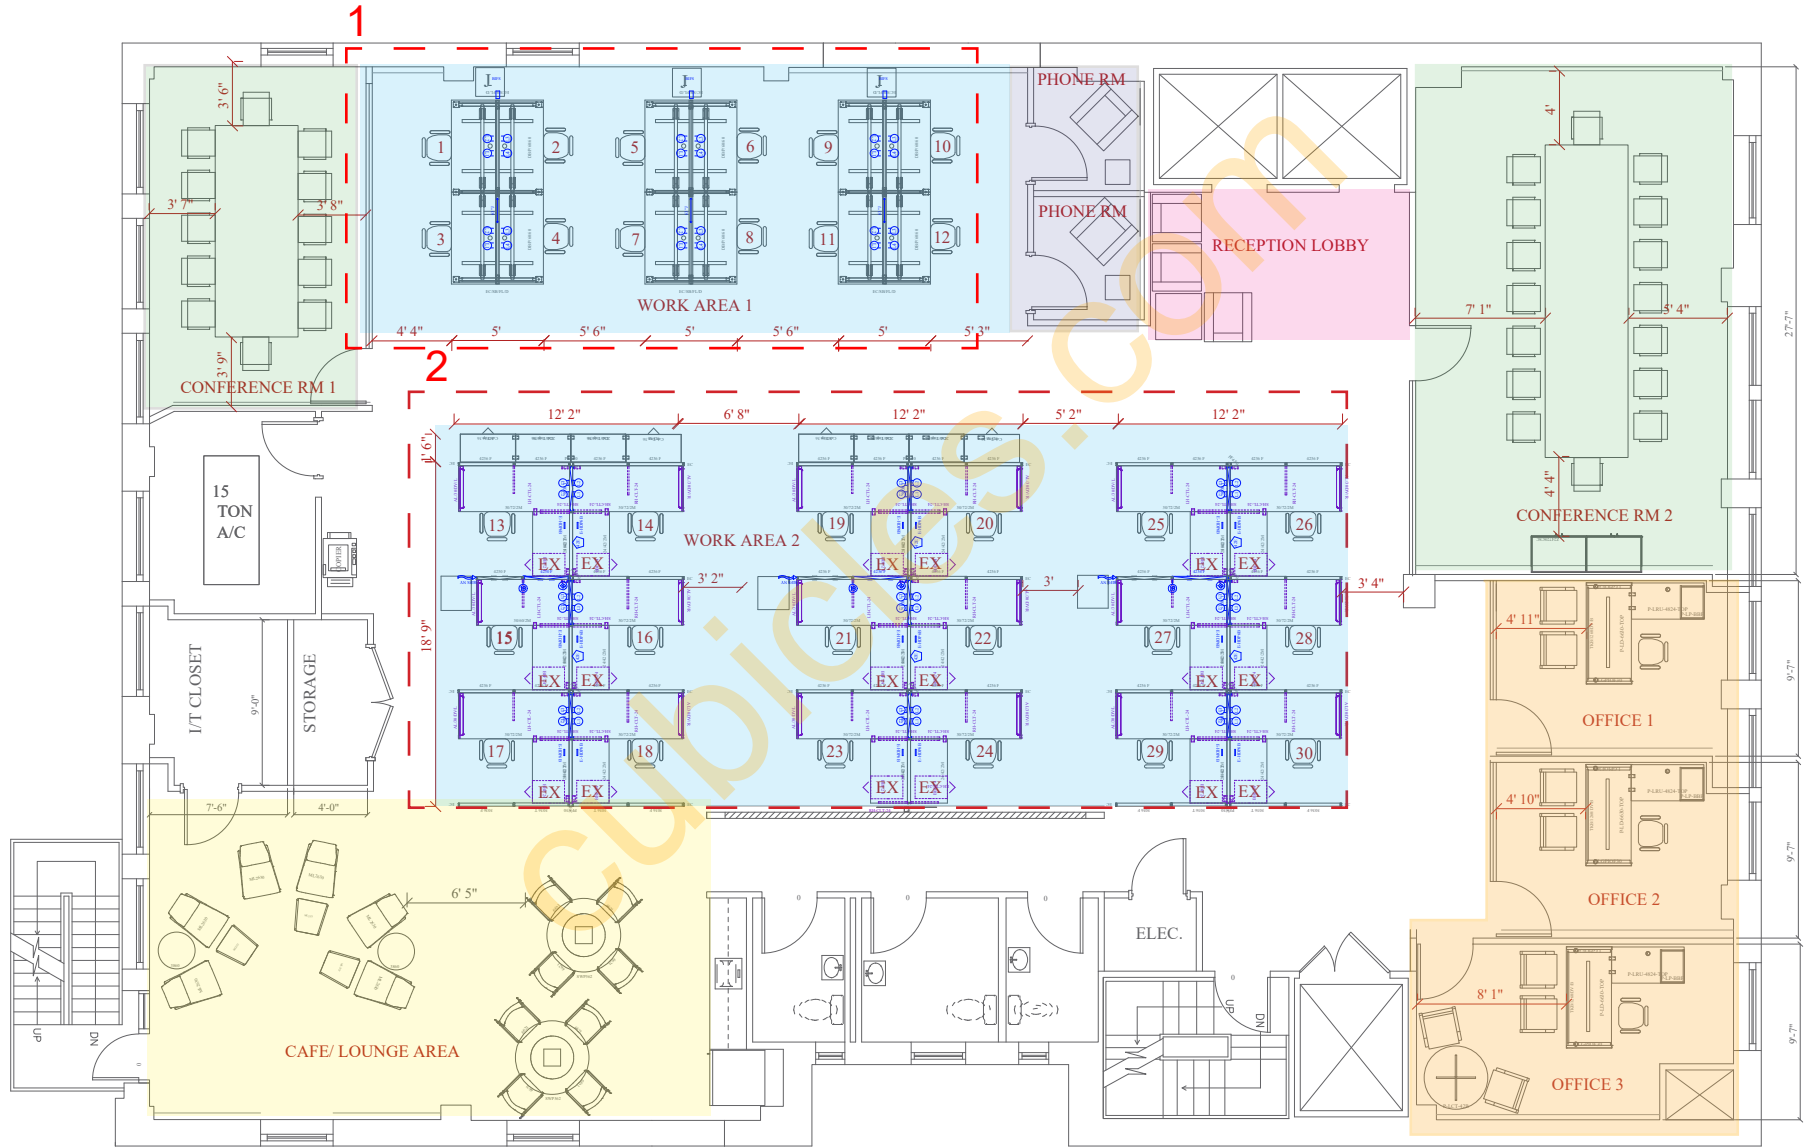

OVERALL LAYOUT

- [26] Workstations
- [1] Cafe/ Lounge Area
- [2] Conference Rooms
- [3] Offices
- [1] Elevator Lobby
- [2] Phone Rooms
- Workstation Open Area (1, & 2)

*Only highlighted areas in legend are in contract

WALLS TO RECEIVE WHITE BOARD PAINT FROM 3' ABOVE FLOOR TO 7' ABOVE FLOOR (4' HORIZONTAL)