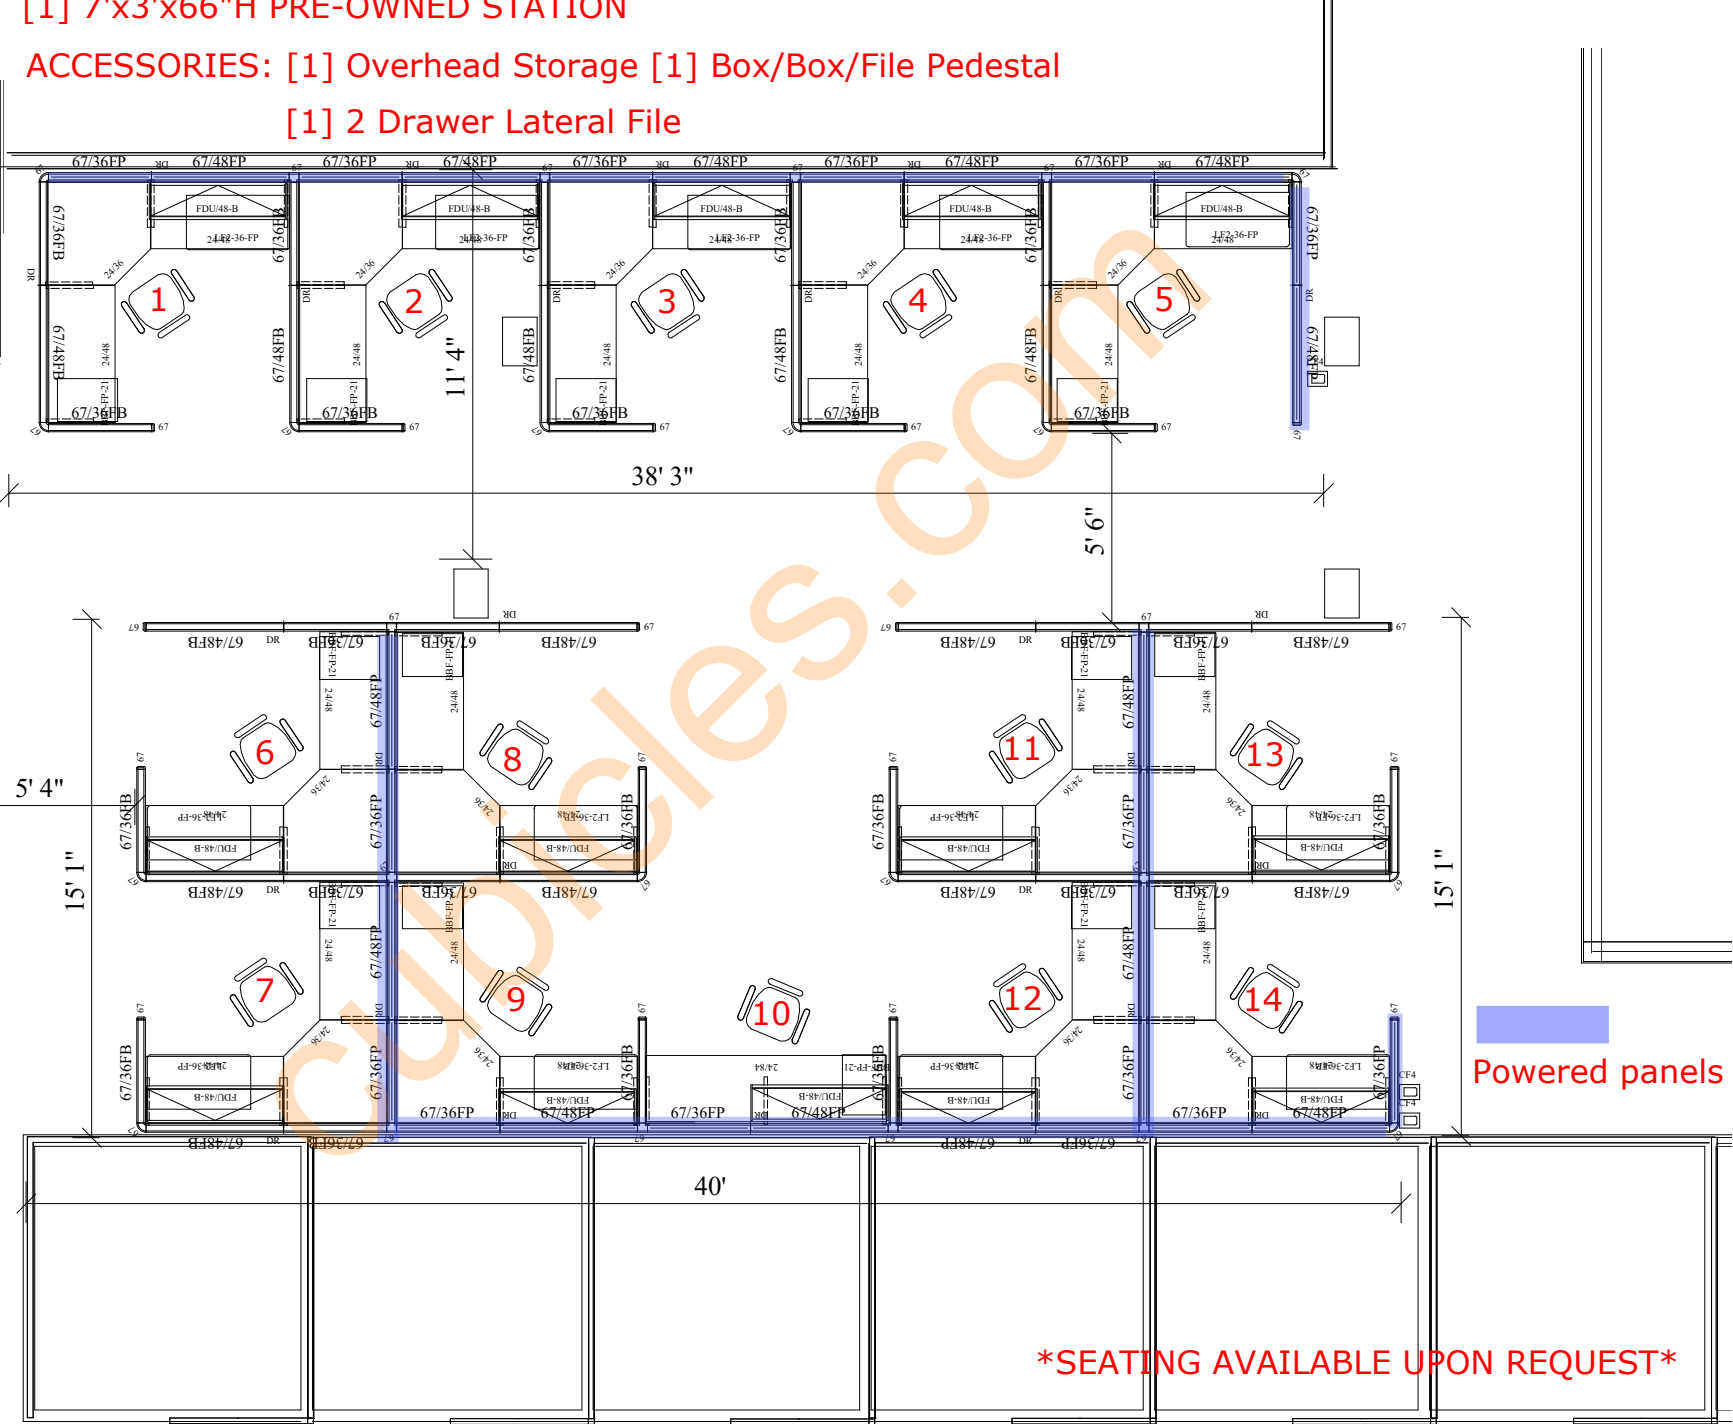

[13] 7'x7'x66"H PRE-OWNED CUBICLES
[1] 7'x3'x66"H PRE-OWNED STATION

ACCESSORIES: [1] Overhead Storage [1] Box/Box/File Pedestal
[1] 2 Drawer Lateral File

Powered panels

SEATING AVAILABLE UPON REQUEST