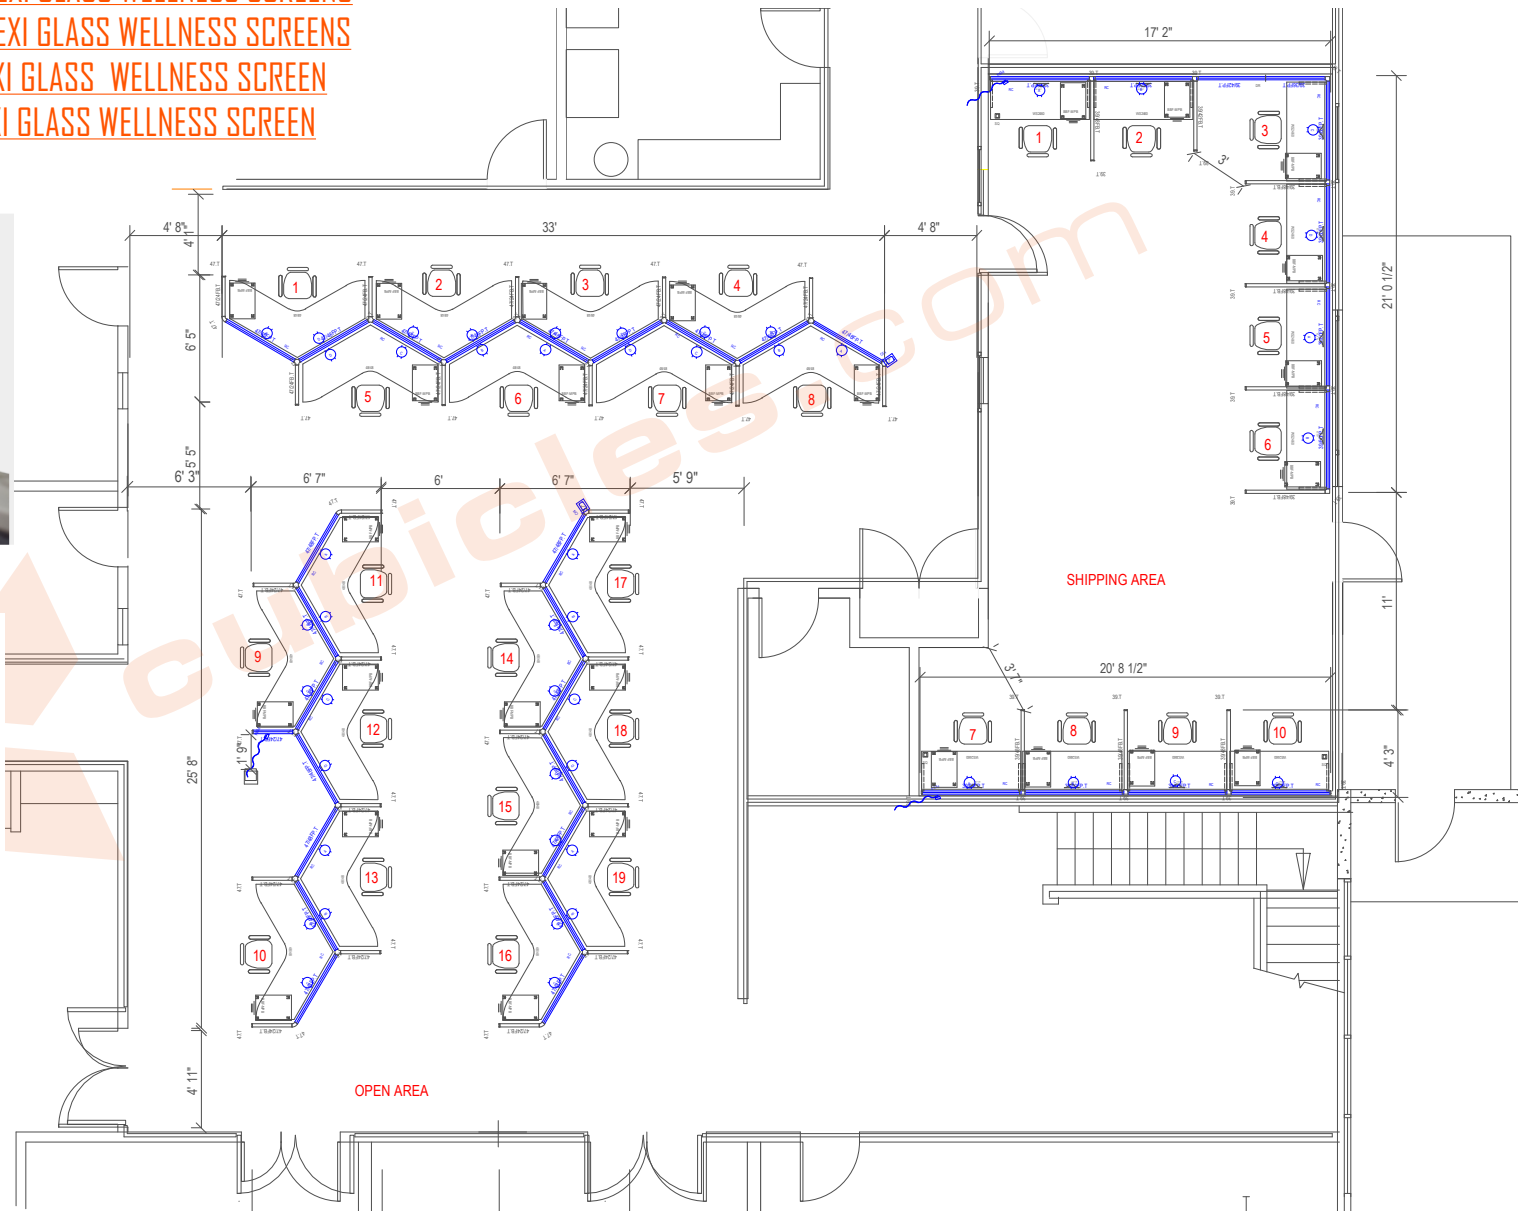

2D OVERALL - EXISTING STATIONS

TOTAL OF:

[29] 18"X48"W TOP CAP MOUNT CLEAR PLEXI GLASS WELLNESS SCREENS

[26] 18"X24"W TOP CAP MOUNT CLEAR PLEXI GLASS WELLNESS SCREENS

[2] 18"X42"W TOP CAP MOUNT CLEAR PLEXI GLASS WELLNESS SCREEN

[1] 18"X60"W TOP CAP MOUNT CLEAR PLEXI GLASS WELLNESS SCREEN

TOP CAP MOUNT - TEMPORARY CLAMPS

Mounting Pin (1)

PGHM-TC

2D CLOSE-UP VIEW - SHIPPING AREA