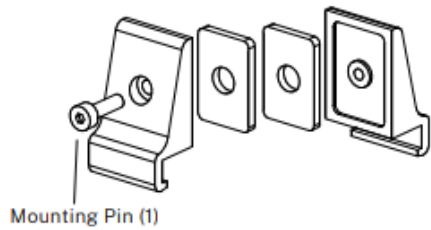

2D OVERALL - EXISTING STATIONS

TOTAL OF:

[29] 18"X48"W TOP CAP MOUNT CLEAR PLEXI GLASS WELLNESS SCREENS

[26] 18"X24"W TOP CAP MOUNT CLEAR PLEXI GLASS WELLNESS SCREENS

[2] 18"X42"W TOP CAP MOUNT CLEAR PLEXI GLASS WELLNESS SCREEN

[1] 18"X60"W TOP CAP MOUNT CLEAR PLEXI GLASS WELLNESS SCREEN

TOP CAP MOUNT - TEMPORARY CLAMPS

Mounting Pin (1)

PGHM-TC

2D CLOSE-UP VIEW - SHIPPING AREA