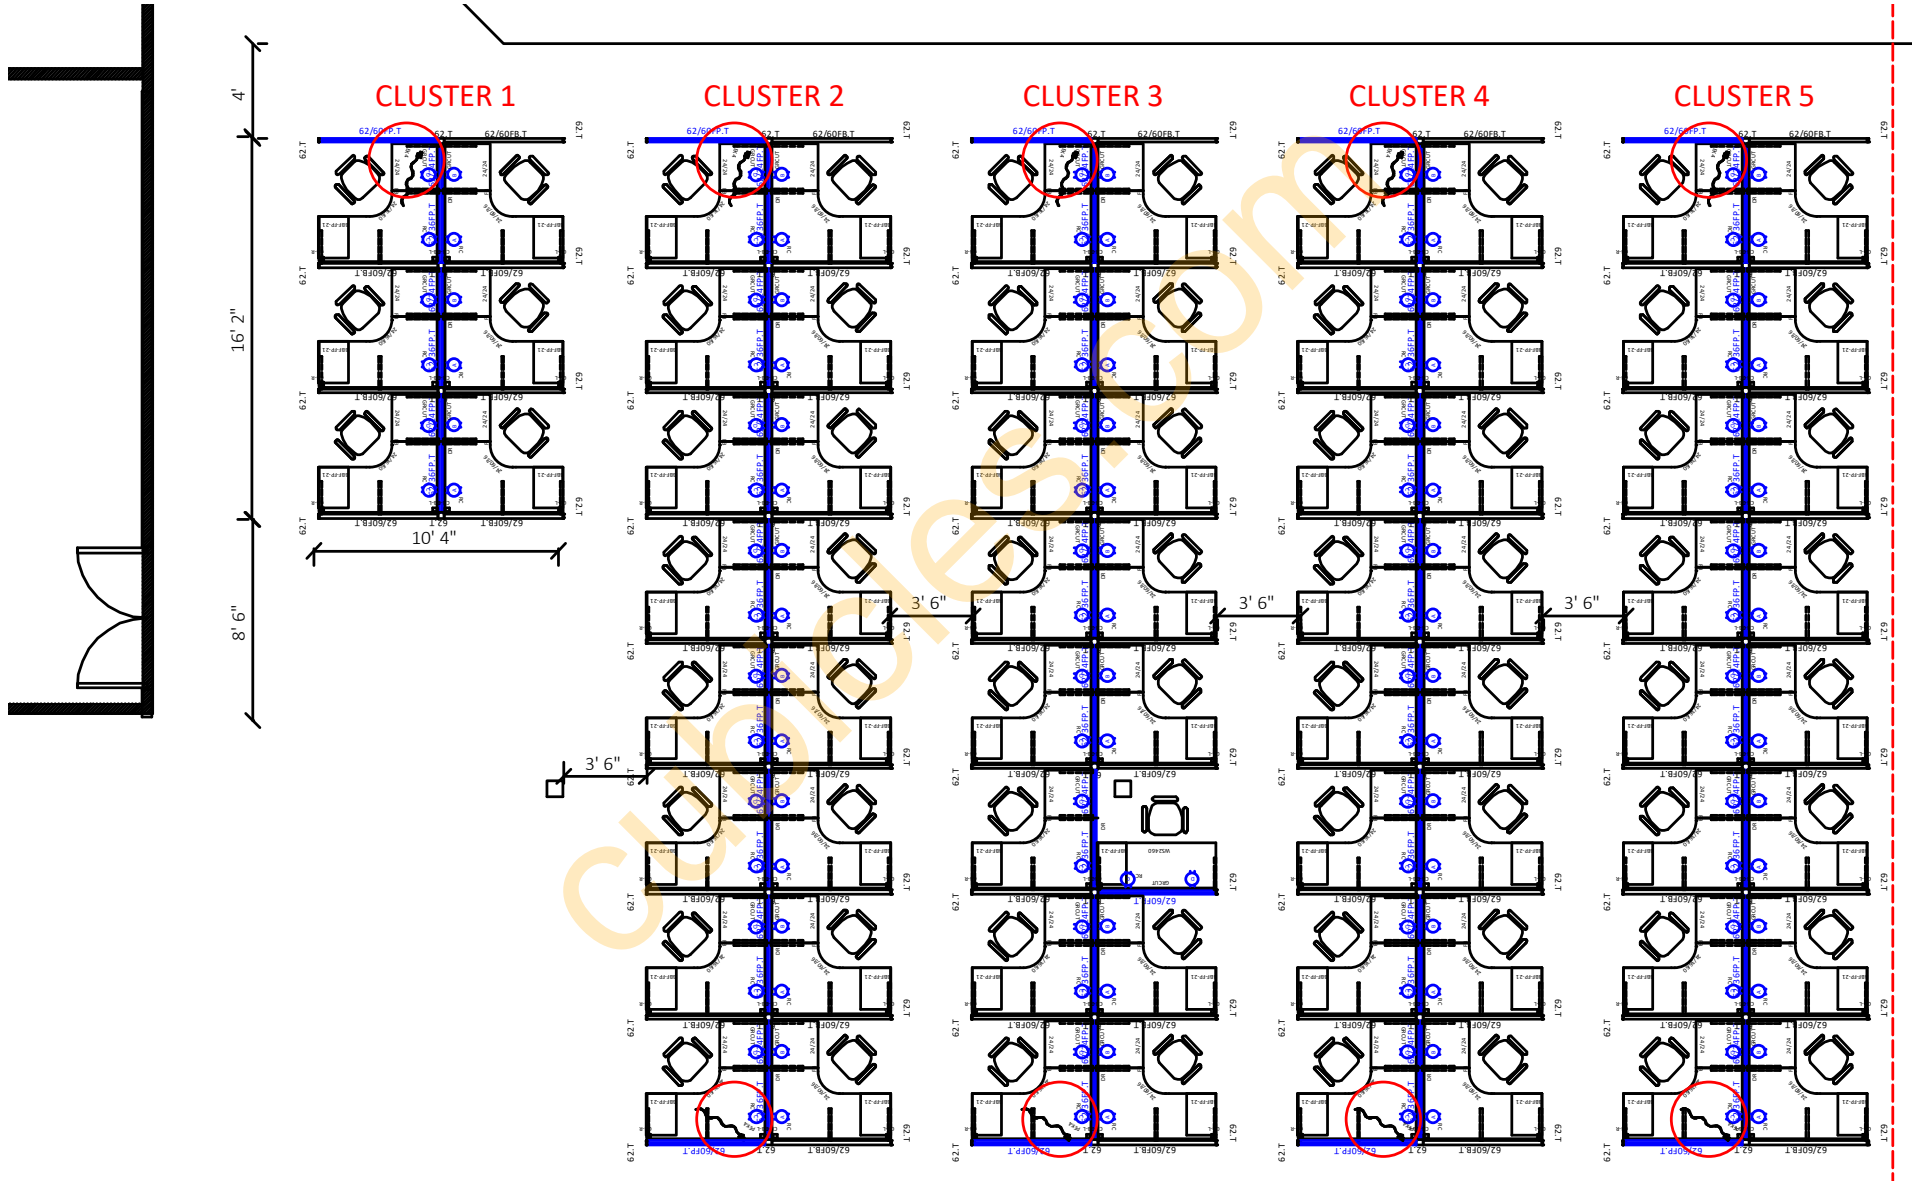

2D LAYOUT - OVERALL

- Cubicles for Phase 1 ONLY
- Seating for Phase 1 ONLY
- Delivery & Installation for Phase 1

* image for reference

O2™ Series Corporate Office Furniture

- (69) 5'X5'X62" HIGH - L-SHAPE AGENT POWERED WORKSTATION WITH BBF PEDESTAL
- (1) 5'X2'X62" HIGH - STRAIGHT AGENT POWERED WORKSTATION WITH BBF PEDESTAL
- (6) 8'X11'6X62" HIGH - U-SHAPE MANAGER POWERED WORKSTATIONS WITH BBF PEDESTAL
- (6) Jasper Workstation Chairs
- (70) Gogo Task Chairs

2D LAYOUT - DETAIL 1

2D LAYOUT - DETAIL 2