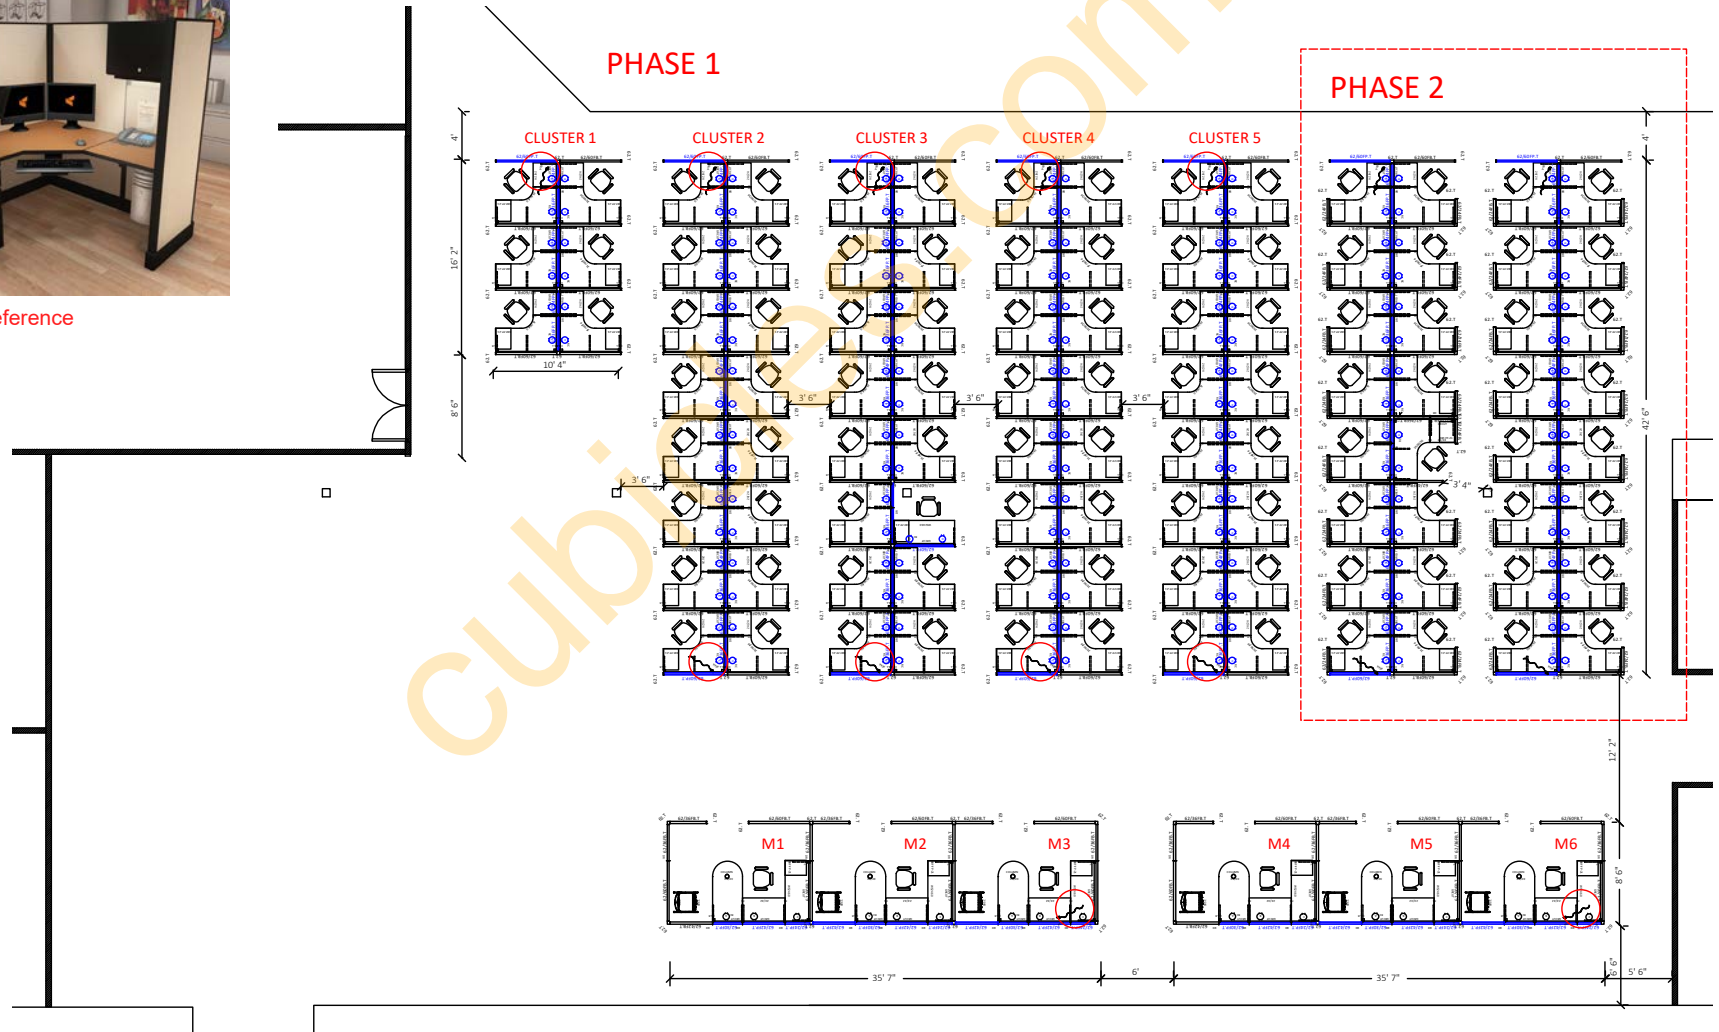

2D LAYOUT - OVERALL

- Cubicles for Phase 1 ONLY
- Seating for Phase 1 ONLY
- Delivery & Installation for Phase 1

* image for reference

O2™ Series Corporate Office Furniture

- (69) 5'X5'X62" HIGH - L-SHAPE AGENT POWERED WORKSTATION WITH BBF PEDESTAL
- (1) 5'X2'X62" HIGH - STRAIGHT AGENT POWERED WORKSTATION WITH BBF PEDESTAL
- (6) 8'X11'6X62" HIGH - U-SHAPE MANAGER POWERED WORKSTATIONS WITH BBF PEDESTAL
- (6) Jasper Workstation Chairs
- (70) Gogo Task Chairs

2D LAYOUT - DETAIL 1

2D LAYOUT - DETAIL 2