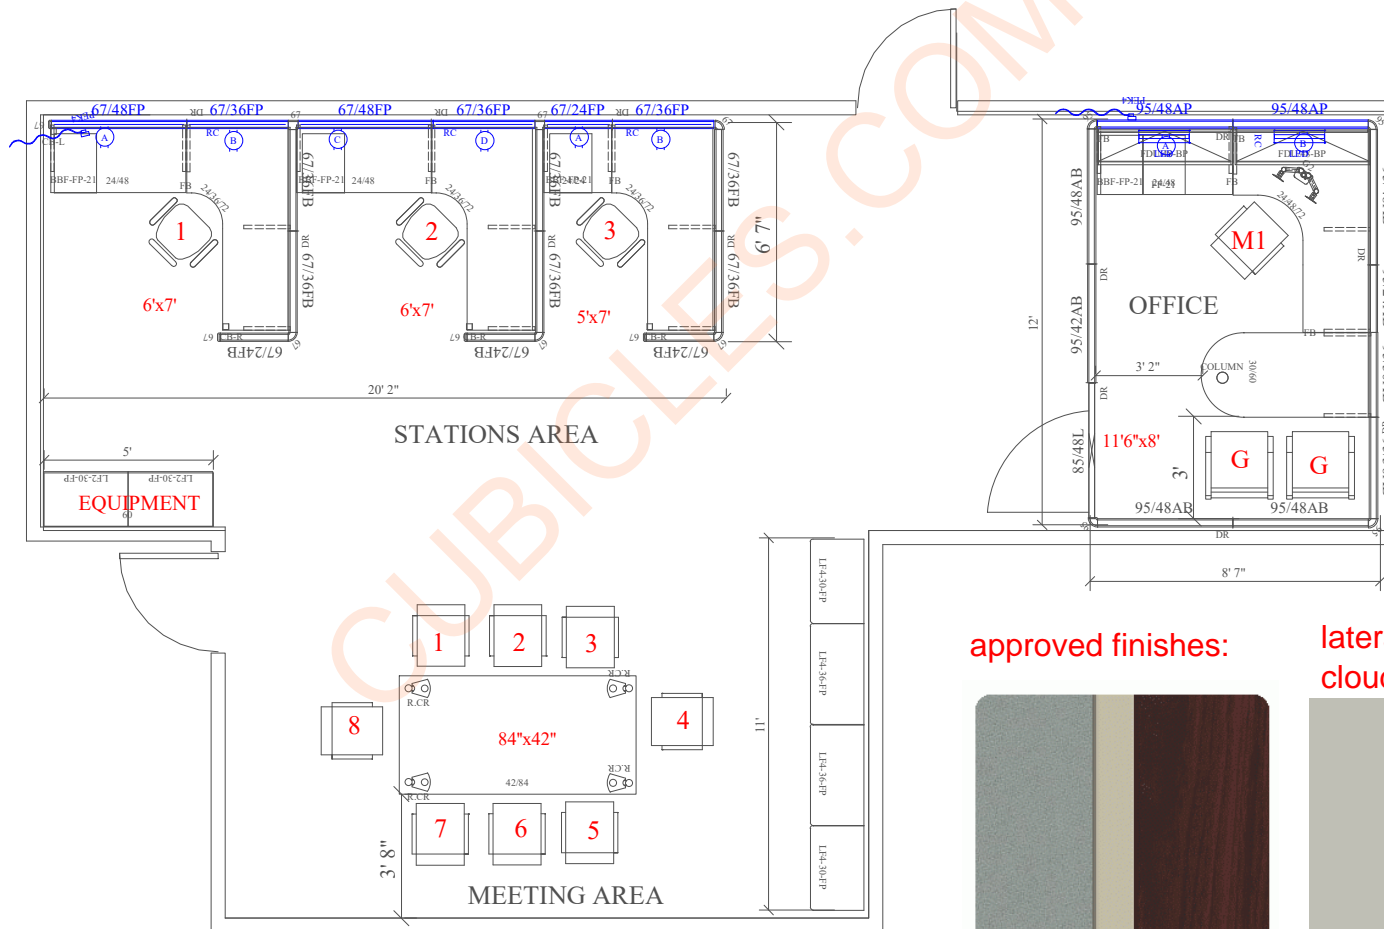

O2 Series Corporate Office Furniture GRADE 2 PANEL SYSTEMS

STATIONS AREA

- [3] 7'X6'X67"H POWERED STATIONS
- [1] 7'X5'X67"H POWERED STATIONS
- ACCESSORIES: BBF PEDESTAL

EQUIPMENT

- [2] 30" TWO DRAWER LATERAL FILES WITH LAMINATE TOP
- OFFICE

- 11'6"X8'X 95"H POWERED ACOUSTICAL STATION

- ACCESSORIES: BBF PEDESTAL, FF PEDESTAL,
- [2] OVERHEAD STORAGE UNITS, TASK LIGHT AND TACKBOARD

STORAGE

- [2] 30" FOUR DRAWER LATERAL FILE
- [2] 36" FOUR DRAWER LATERAL FILE

MEETING AREA

- [1] 42"x 84" CONFERENCE TABLE

2D LAYOUT

approved finishes:

Anchorage Slate | LT | Empire Mahogany

lateral files paint:
cloud