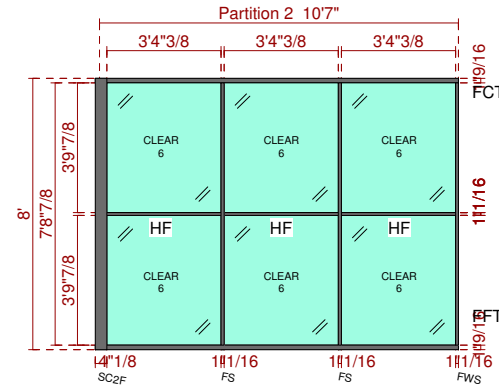

NXTWALL - FLEX SERIES

20 LNFT

*image for reference

Partition 1

Partition 2