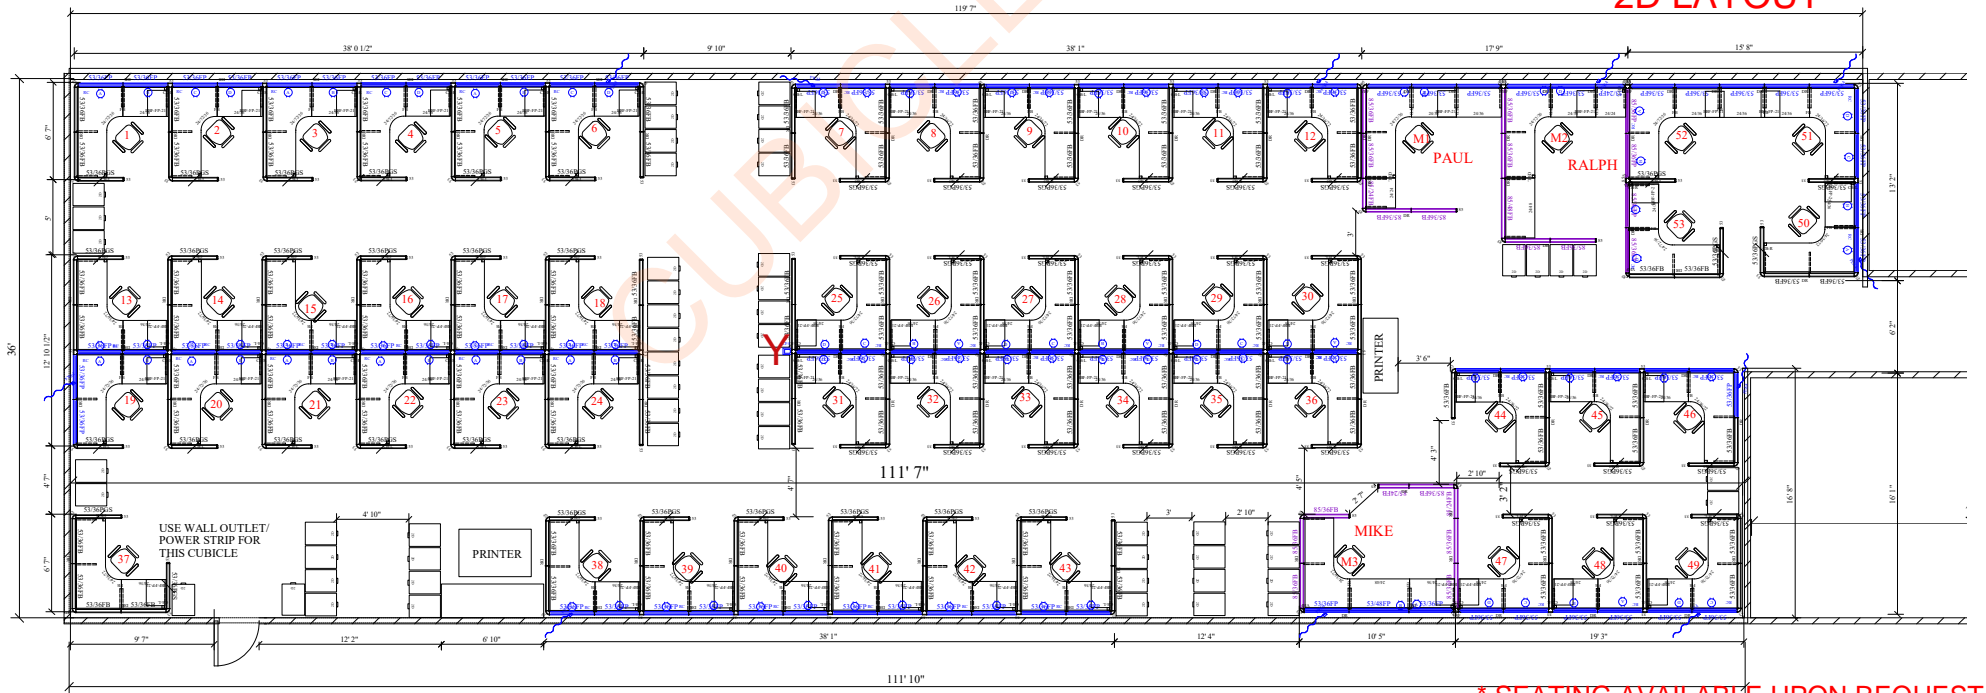

PRE-OWNED: HM CANVAS POWERED PANEL SYSTEM

[53] 6'X6'X53"H POWERED STATIONS WITH BBF PEDESTAL

MANAGERS STATIONS M1:

[1] 9'X8'X66"H POWERED STATIONS WITH BBF PEDESTAL

MANAGERS STATIONS M2:

[1] 10'X8'X66"H POWERED STATIONS WITH BBF PEDESTAL

MANAGERS STATION: M3

[1] 10'X8'X66"H POWERED STATIONS WITH BBF PEDESTAL

2D OVERALL

2D LAYOUT

* SEATING AVAILABLE UPON REQUEST