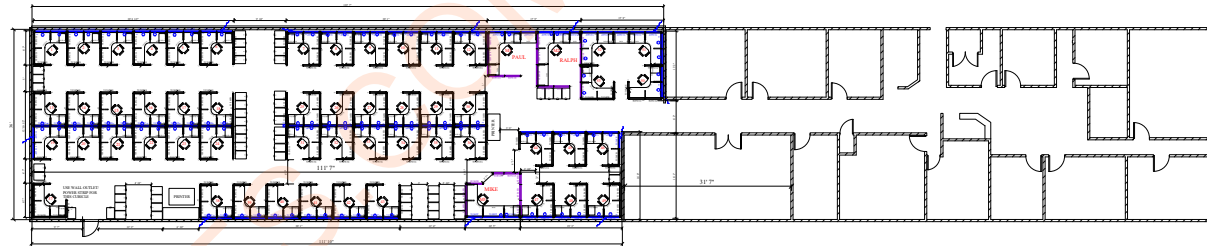

PRE-OWNED: HM CANVAS POWERED PANEL SYSTEM

[53] 6'X6'X53"H POWERED STATIONS WITH BBF PEDESTAL

MANAGERS STATIONS M1:

[1] 9'X8'X66"H POWERED STATIONS WITH BBF PEDESTAL

MANAGERS STATIONS M2:

[1] 10'X8'X66"H POWERED STATIONS WITH BBF PEDESTAL

MANAGERS STATION: M3

[1] 10'X8'X66"H POWERED STATIONS WITH BBF PEDESTAL

2D OVERALL

2D LAYOUT

* SEATING AVAILABLE UPON REQUEST