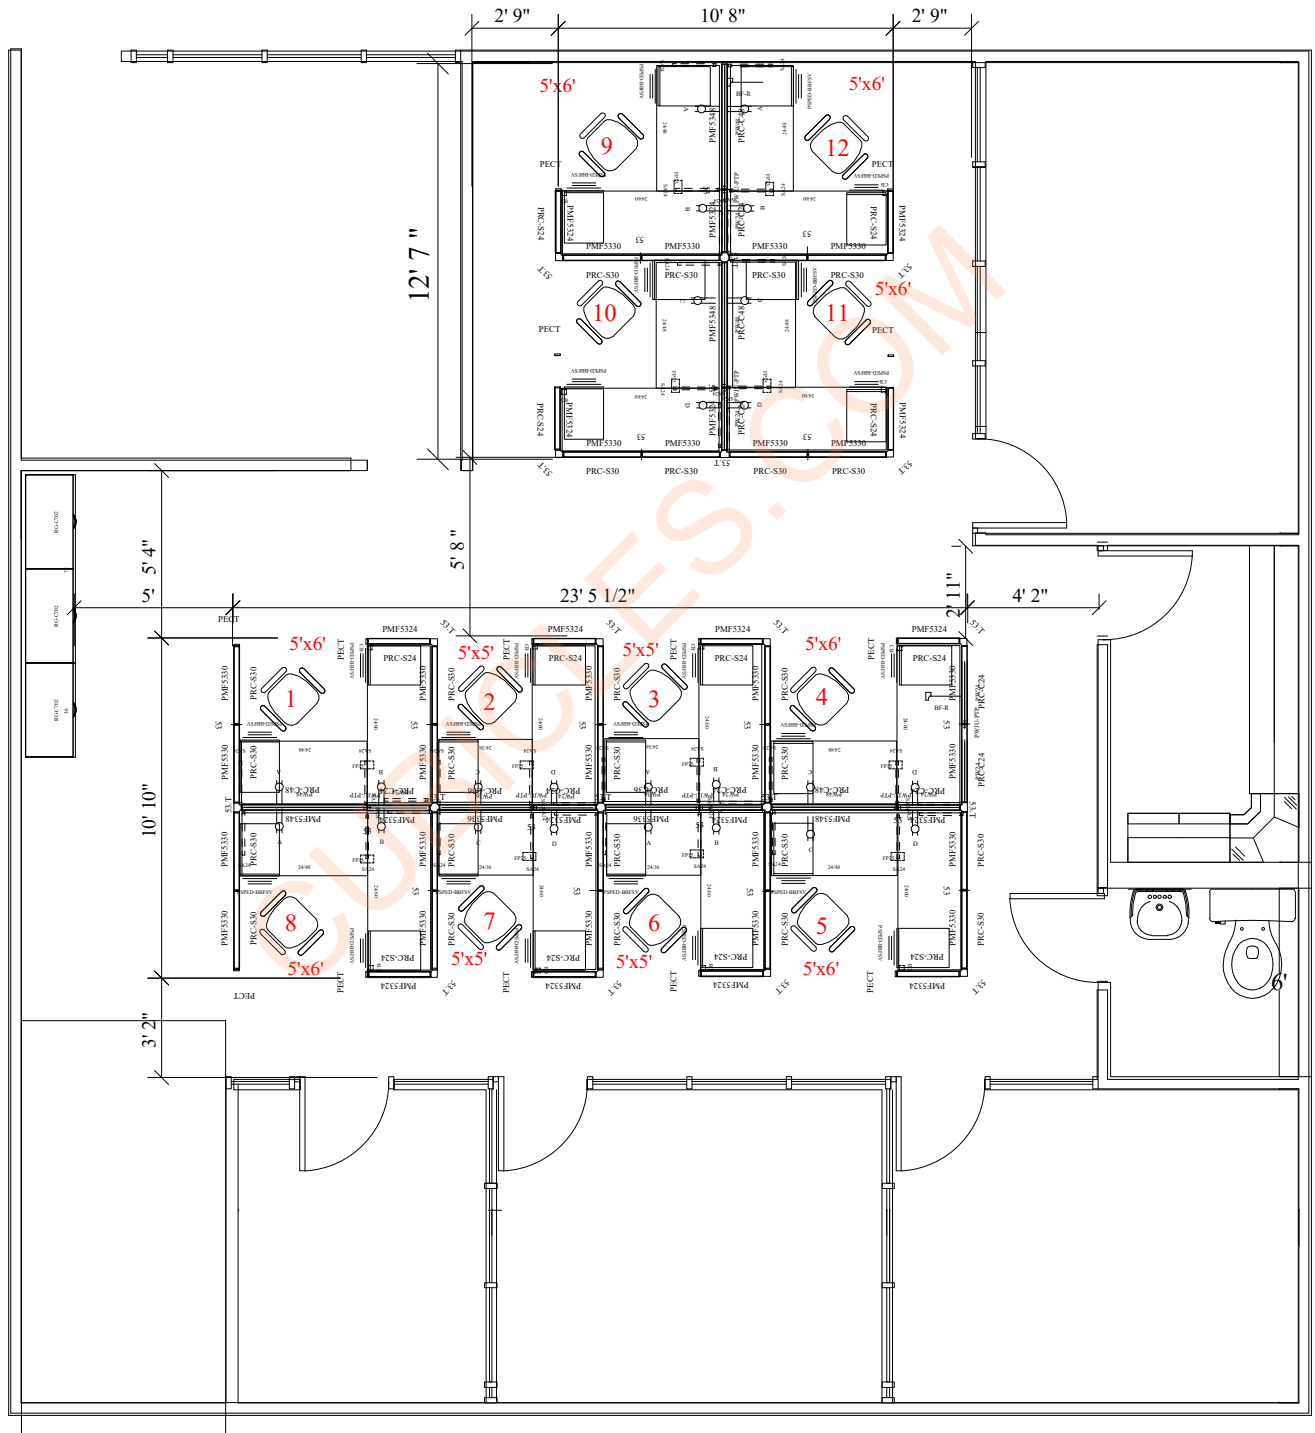

O2 Series Corporate Office Furniture

2D LAYOUT

- [8] 5'X6'X53"H POWERED STATIONS WITH BBF/FF PEDESTAL
- [4] 5'X5'X53"H POWERED STATIONS WITH BBF/FF PEDESTAL

* SEATING NOT INCL.