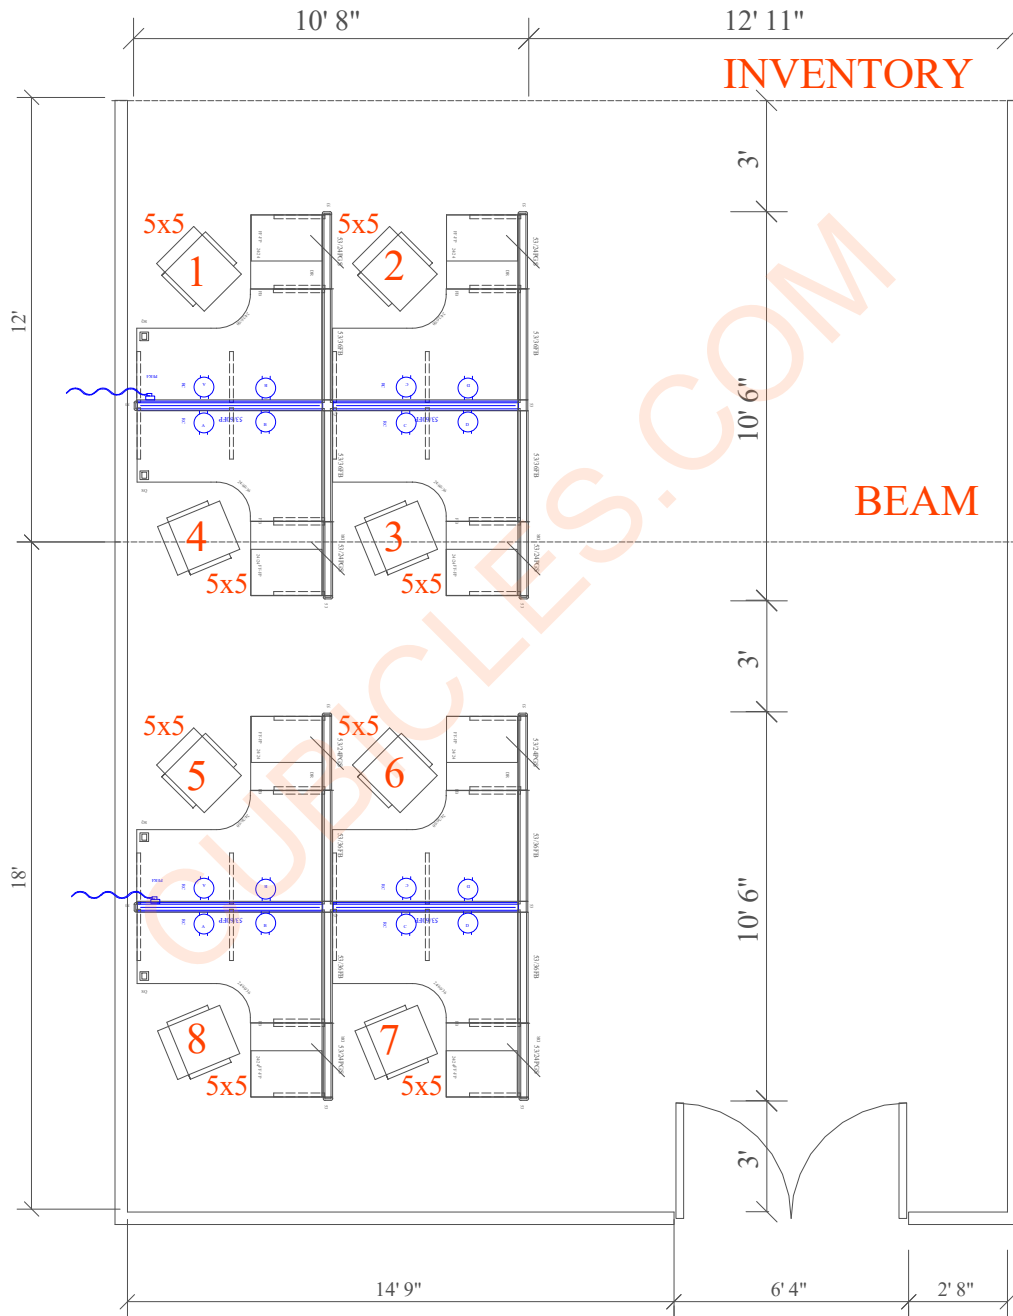

O2 Series Corporate Office Furniture
[8] 5'X5'X53"H POWERED WORKSTATIONS
W/ GLASS STACKERS & FF PEDESTAL

2D LAYOUT

SEATING NOT INCL.