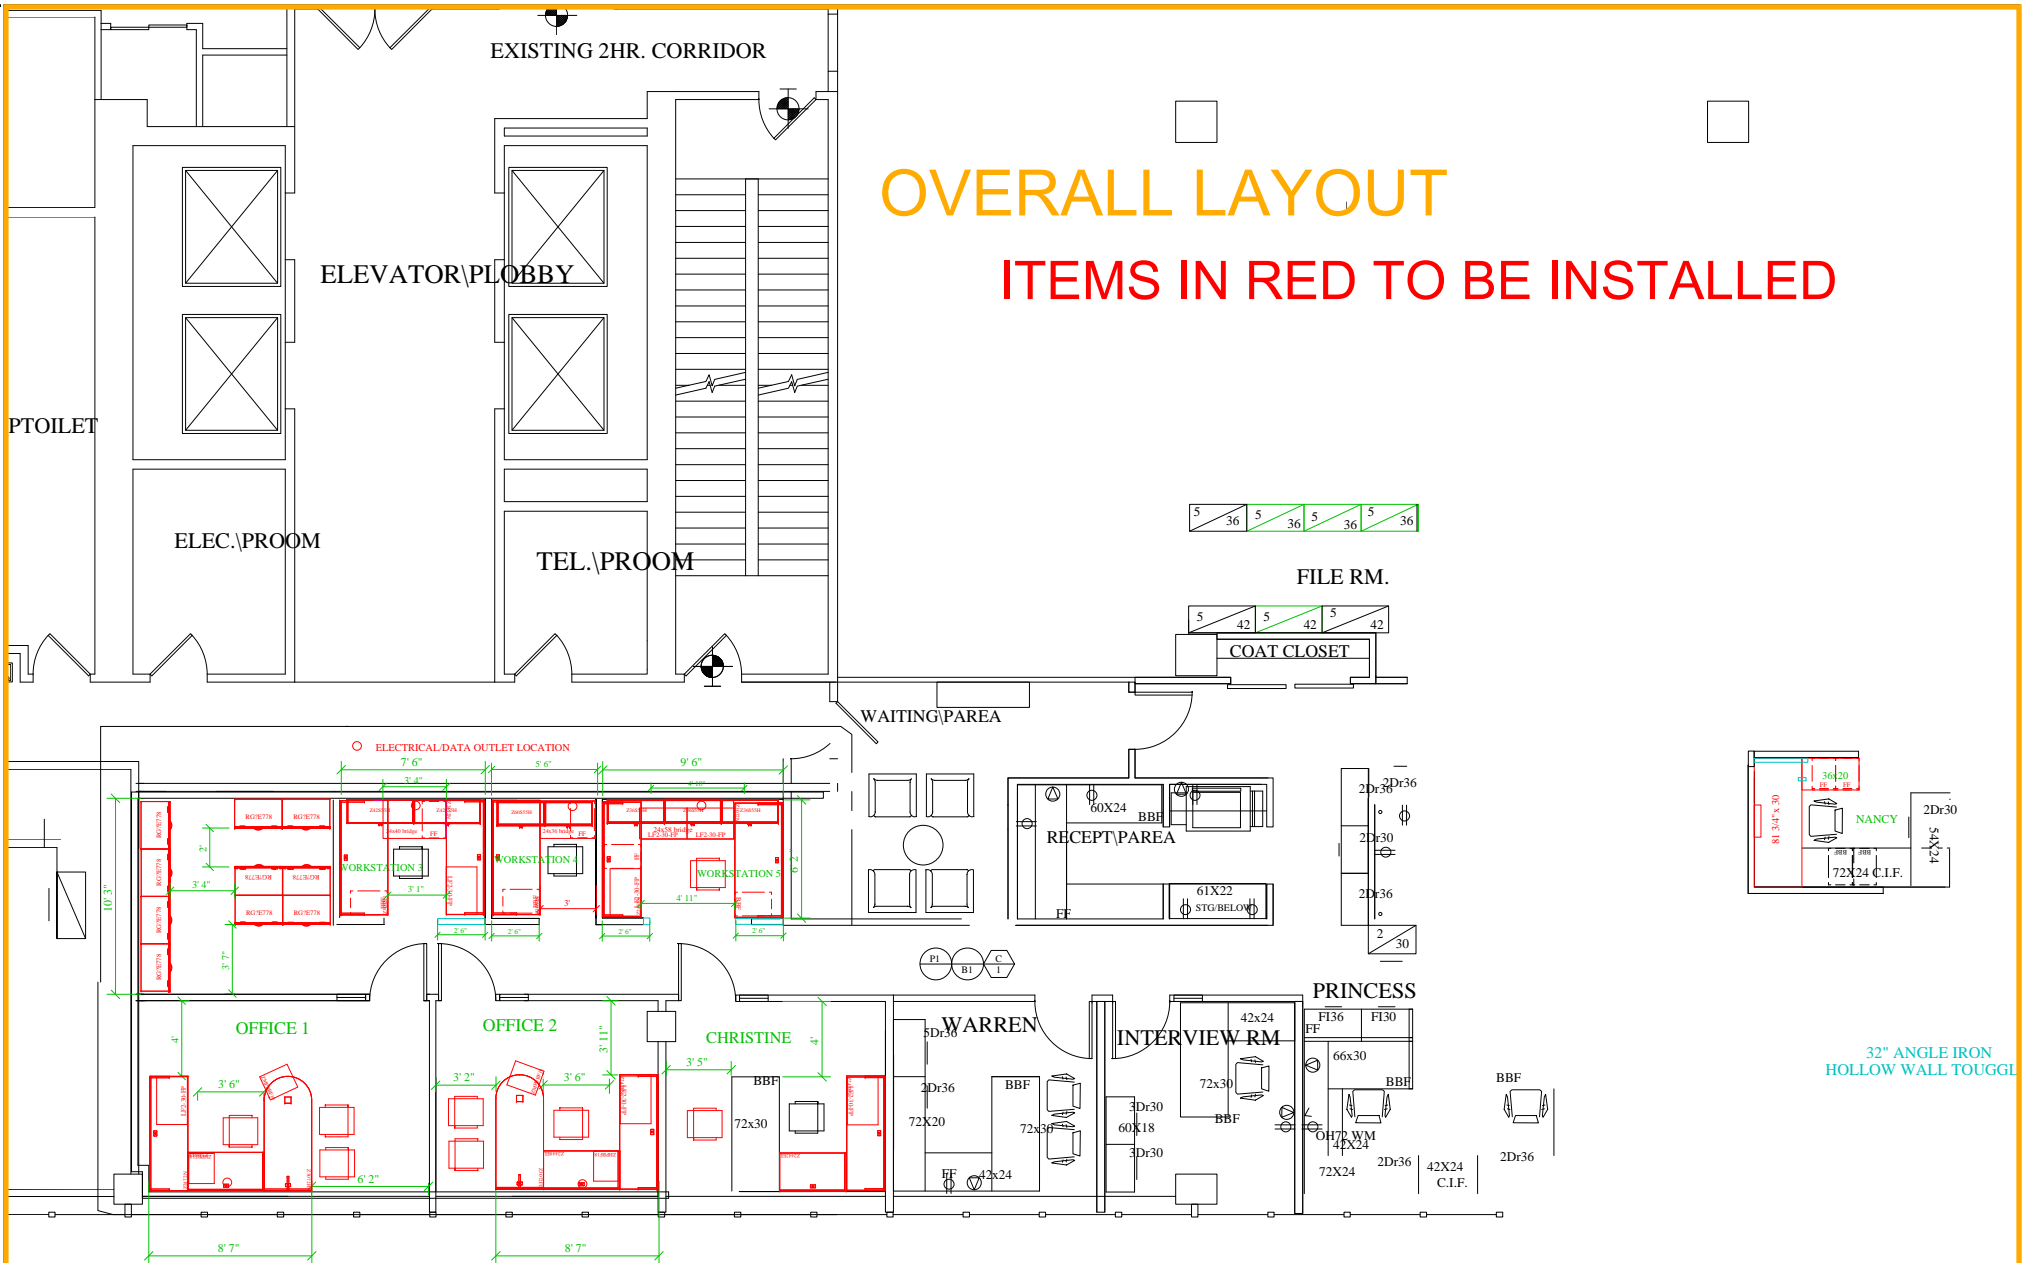

OVERALL LAYOUT

ITEMS IN RED TO BE INSTALLED

ATCH/POLOR: RALPH LAUREN PAINTS URBAN LOFT UL37 TRIBECA EGGSHELL FINISH\FINISH: EGGSHELL FOR WALLS AND SEMI-GLOSS FOR CONVECTORS, DOORS AND DOOR FRAMES\LOCATION: GENERAL WALL PAINT THROUGHOUT U.O.