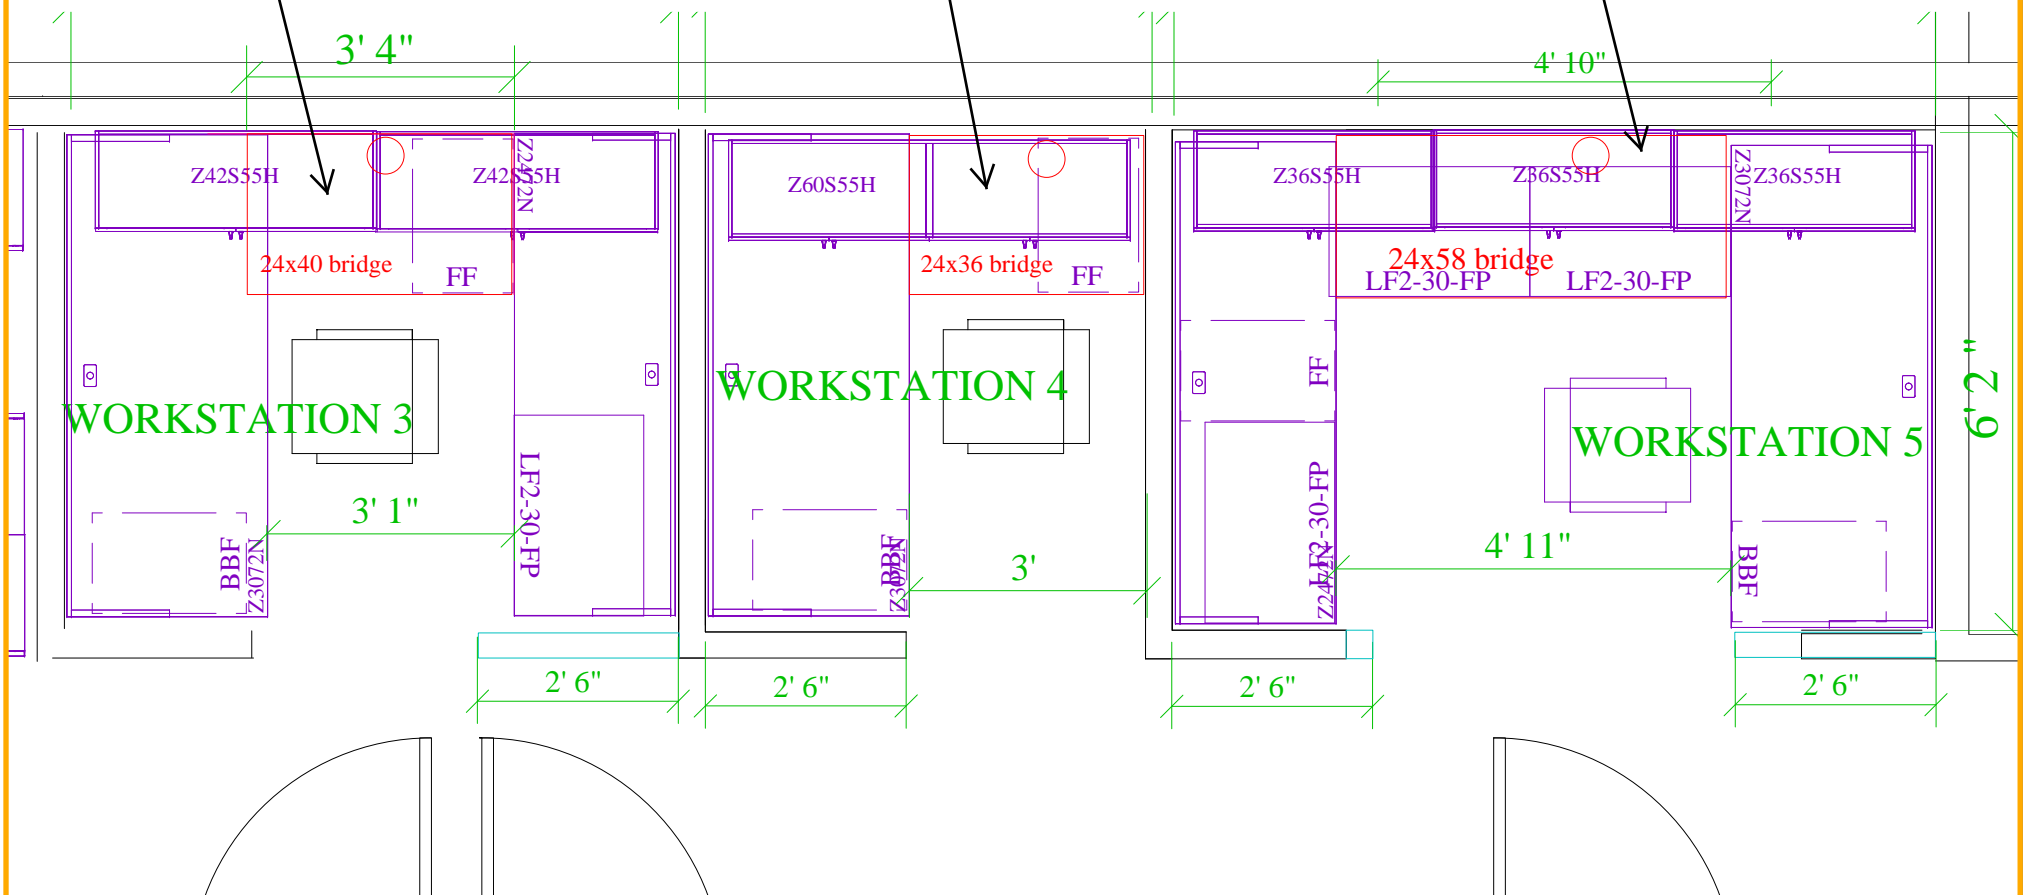

*PLEASE NOTE THAT THE [2] TOPS WILL BE ARC TOPS SHOWN AS D-TOPS ON THE DRAWING FOR VISUAL PURPOSE ONLY

ARC TOP HAS NO MODESTY IN THE FRONT

WORKSTATION #3

U-SHAPE DESKS WITH:

- [1] FIXED FILE/FILE PEDESTAL
- [1] FIXED BOX/BOX/FILE PEDESTAL
- [1] LATERAL FILE
- [2] 42"W WALL-MOUNTED OVERHEAD UNITS
- [2] 42" W TACKBOARDS

WORKSTATION #4:

L-SHAPE DESK WITH:

- [1] FIXED FILE/FILE PEDESTAL
- [1] FIXED BOX/BOX/FILE PEDESTAL
- [2] 30"W WALL-MOUNTED OVERHEAD UNITS
- [2] 30" W TACKBOARDS

WORKSTATION #5:

L-SHAPE DESK WITH:

- [1] FIXED FILE/FILE PEDESTAL
- [3] LATERAL FILES
- [1] FIXED BOX/BOX/FILE PEDESTAL
- [3] 36"W WALL-MOUNTED OVERHEAD UNITS
- [3] 36" W TACKBOARDS
- [1] TASK CHAIR

NANCY'S AREA

32" ANGLE IRON

TO BE INSTALLED:

- [1] 81 3/4 x 30 WORKSURFACE
- [1] 36 x 20 WORKSURFACE
- [2] 18"D FILE/FILE PEDESTALS

*USE ANGLE IRON TO SUPPORT THE 81" SURFACE