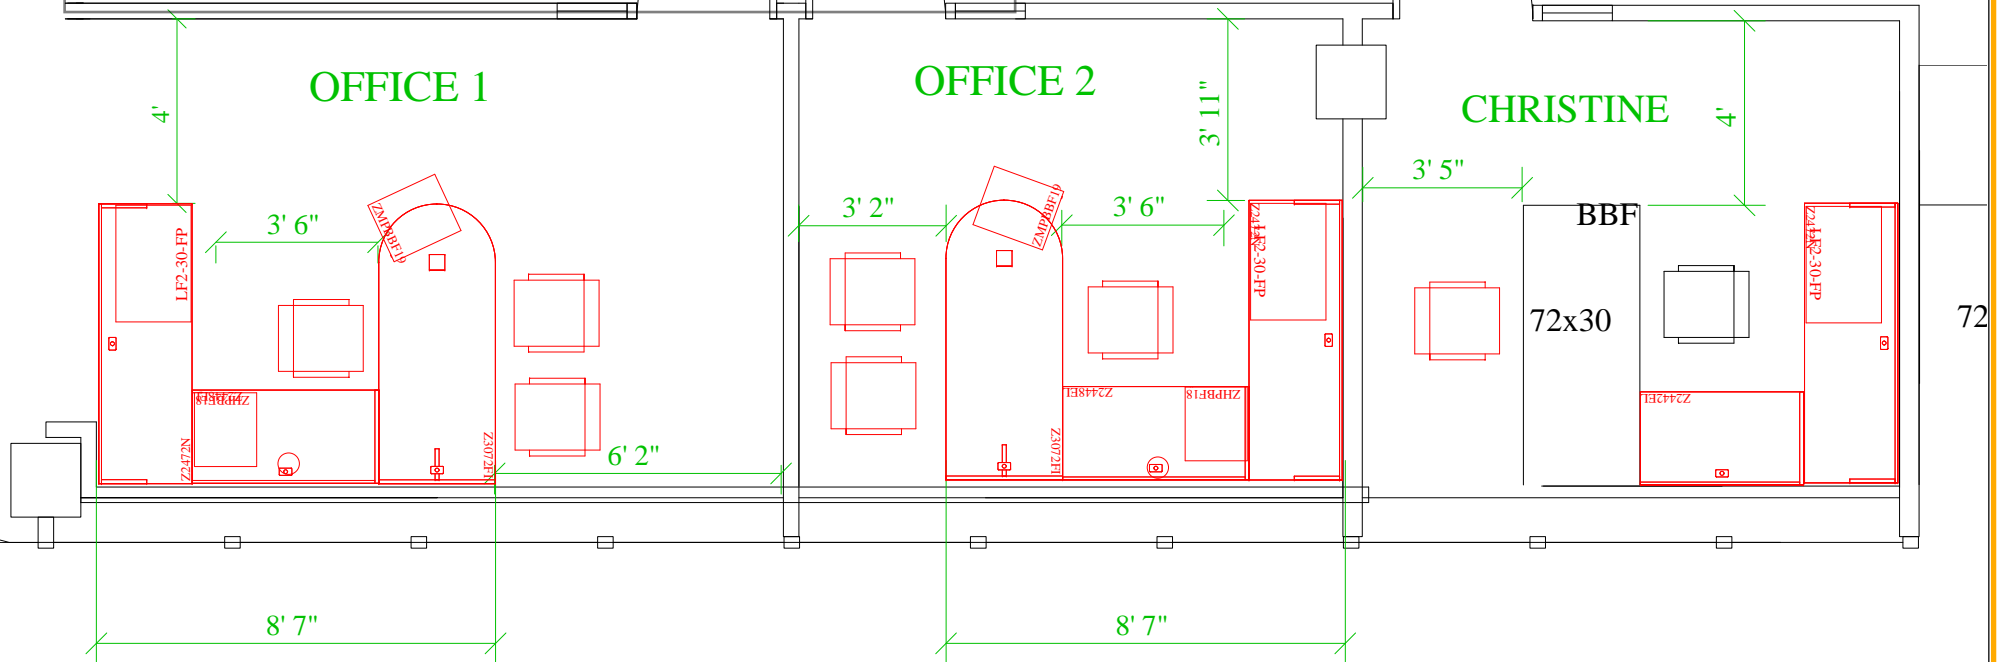

OFFICE #1 & 2

U-SHAPED DESKS WITH:

- [1] FIXED FILE/FILE PEDESTAL
- [1] MOBILE BOX/BOX/FILE PEDESTAL
- [1] LATERAL FILE
- [1] TASK CHAIR
- [1] GUEST CHAIR

CHRISTINE:

- [1] CREDENZA W/ LATERAL FILE
- [1] RETURN
- [1] GUEST CHAIR

*PLEASE NOTE THAT THE [2] TOPS WILL BE ARC TOPS SHOWN AS D-TOPS ON THE DRAWING FOR VISUAL PURPOSE ONLY

ARC TOP HAS NO MODESTY IN THE FRONT

WORKSTATION #3

U-SHAPE DESKS WITH:

- [1] FIXED FILE/FILE PEDESTAL
- [1] FIXED BOX/BOX/FILE PEDESTAL
- [1] LATERAL FILE
- [2] 42"W WALL-MOUNTED OVERHEAD UNITS
- [2] 42" W TACKBOARDS

WORKSTATION #4:

L-SHAPE DESK WITH:

- [1] FIXED FILE/FILE PEDESTAL
- [1] FIXED BOX/BOX/FILE PEDESTAL
- [2] 30"W WALL-MOUNTED OVERHEAD UNITS
- [2] 30" W TACKBOARDS

WORKSTATION #5:

L-SHAPE DESK WITH:

- [1] FIXED FILE/FILE PEDESTAL
- [3] LATERAL FILES
- [1] FIXED BOX/BOX/FILE PEDESTAL
- [3] 36"W WALL-MOUNTED OVERHEAD UNITS
- [3] 36" W TACKBOARDS
- [1] TASK CHAIR

NANCY'S AREA

32" ANGLE IRON

TO BE INSTALLED:

- [1] 81 3/4 x 30 WORKSURFACE
- [1] 36 x 20 WORKSURFACE
- [2] 18"D FILE/FILE PEDESTALS

*USE ANGLE IRON TO SUPPORT THE 81" SURFACE