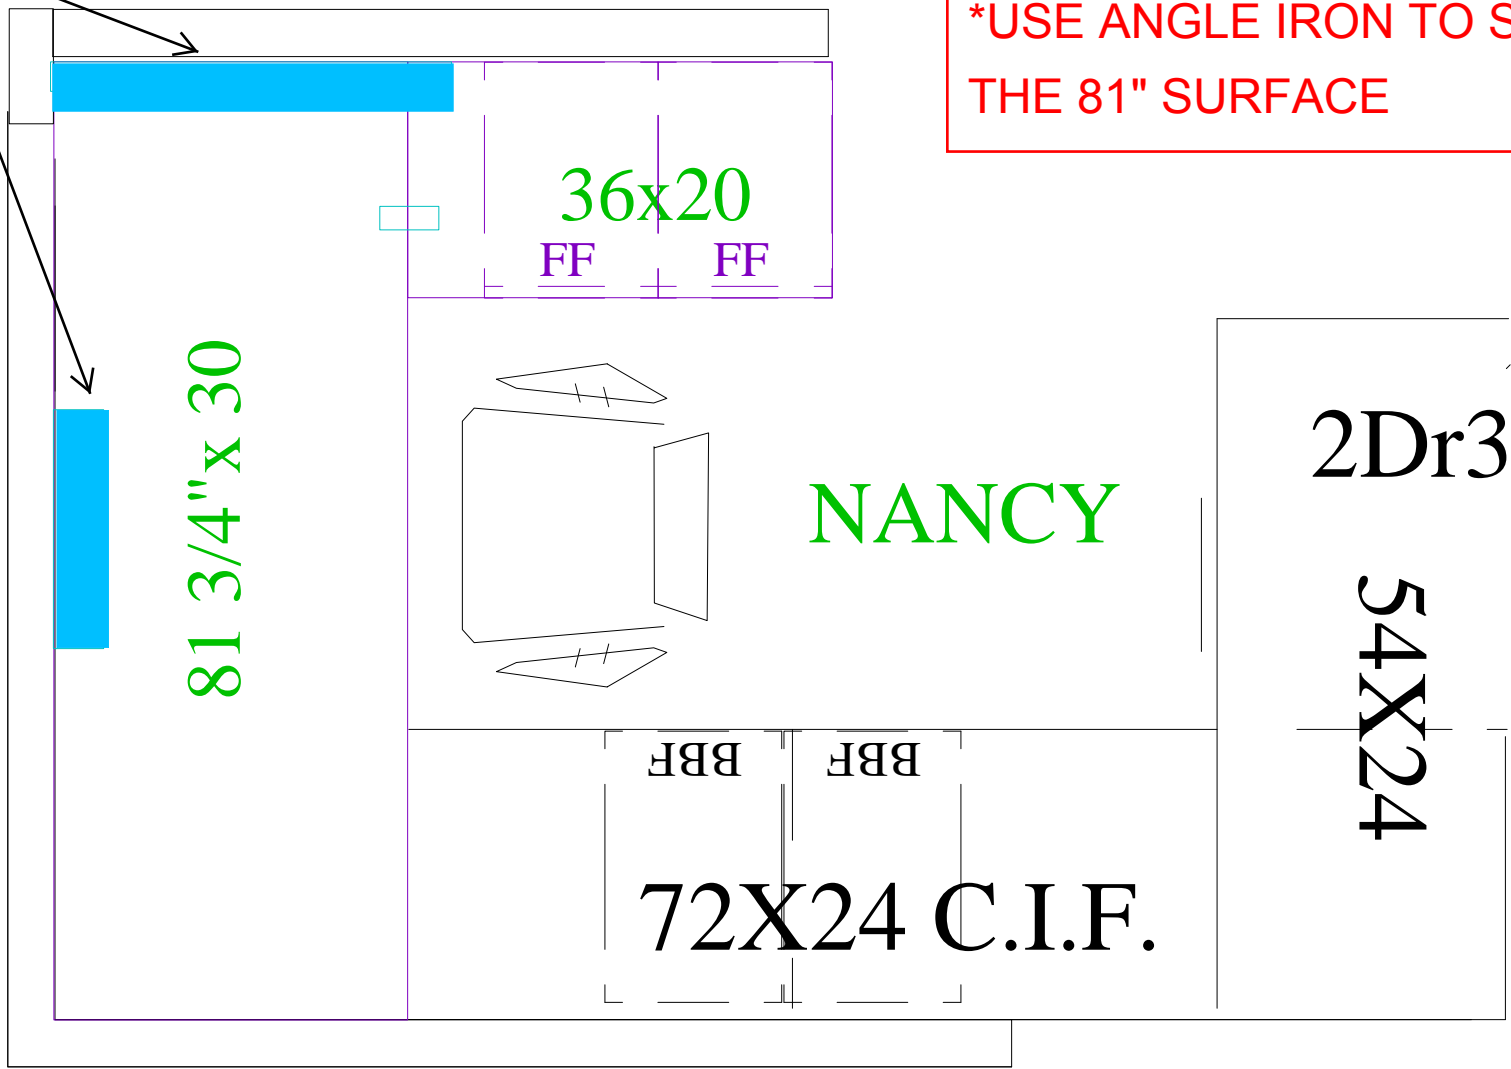

*PLEASE NOTE THAT THE [2] TOPS WILL BE ARC TOPS SHOWN AS D-TOPS ON THE DRAWING FOR VISUAL PURPOSE ONLY

ARC TOP HAS NO MODESTY IN THE FRONT

WORKSTATION #3

U-SHAPE DESKS WITH:

- [1] FIXED FILE/FILE PEDESTAL
- [1] FIXED BOX/BOX/FILE PEDESTAL
- [1] LATERAL FILE
- [2] 42"W WALL-MOUNTED OVERHEAD UNITS
- [2] 42" W TACKBOARDS

WORKSTATION #4:

L-SHAPE DESK WITH:

- [1] FIXED FILE/FILE PEDESTAL
- [1] FIXED BOX/BOX/FILE PEDESTAL
- [2] 30"W WALL-MOUNTED OVERHEAD UNITS
- [2] 30" W TACKBOARDS

WORKSTATION #5:

L-SHAPE DESK WITH:

- [1] FIXED FILE/FILE PEDESTAL
- [3] LATERAL FILES
- [1] FIXED BOX/BOX/FILE PEDESTAL
- [3] 36"W WALL-MOUNTED OVERHEAD UNITS
- [3] 36" W TACKBOARDS
- [1] TASK CHAIR

NANCY'S AREA

32" ANGLE IRON

TO BE INSTALLED:

- [1] 81 3/4 x 30 WORKSURFACE
- [1] 36 x 20 WORKSURFACE
- [2] 18"D FILE/FILE PEDESTALS

*USE ANGLE IRON TO SUPPORT THE 81" SURFACE