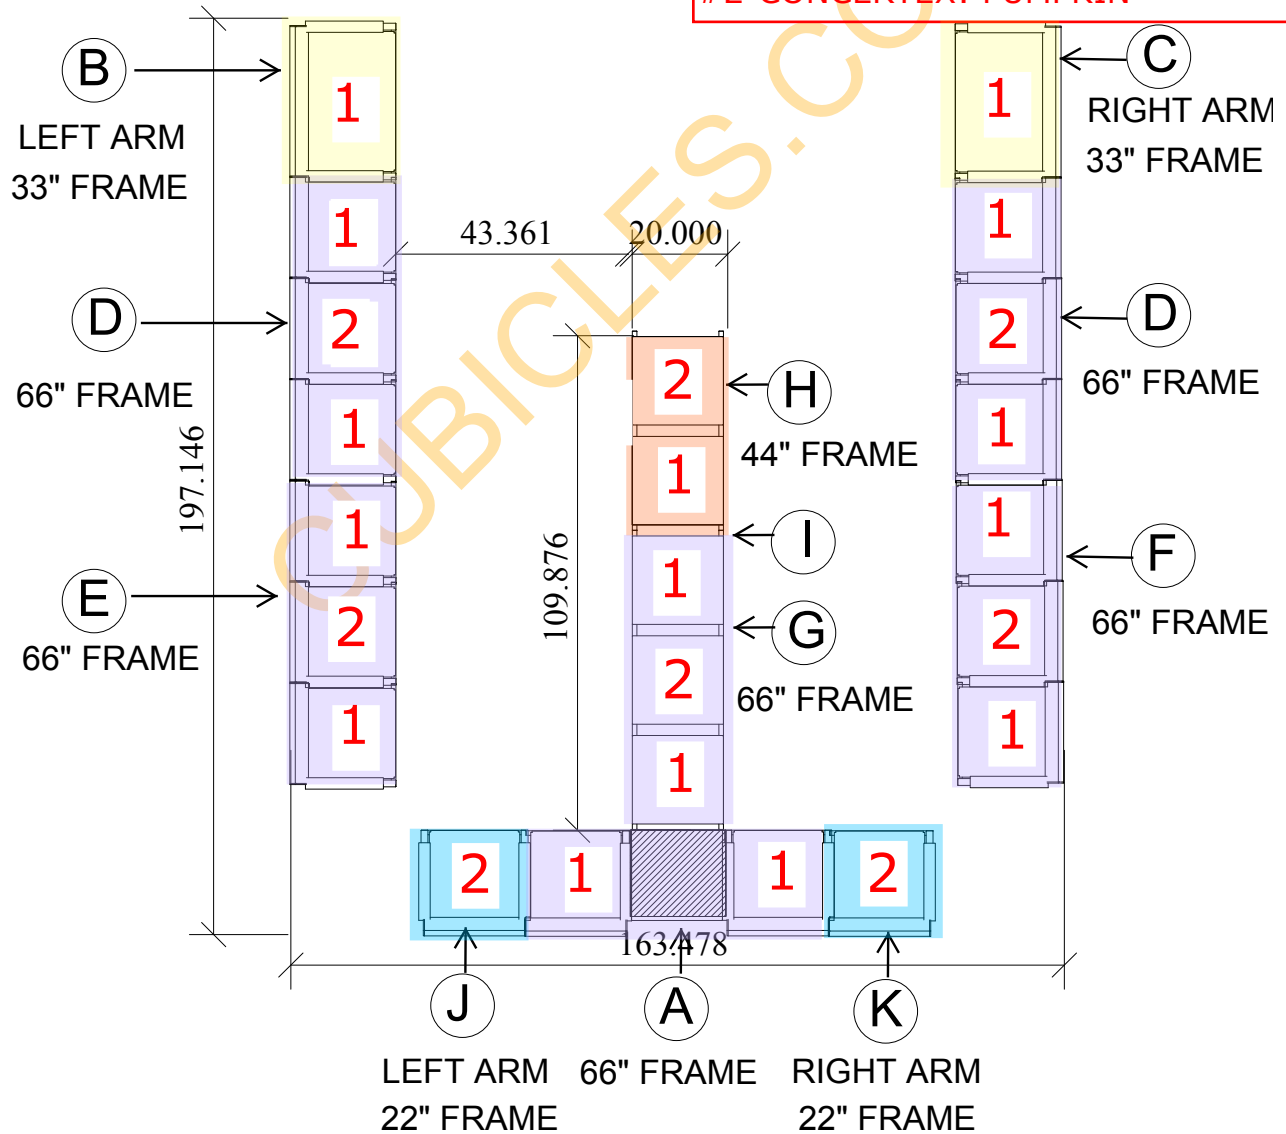

VERSTEEL 'IMMIX' SEATING

- IM2066 15FC - A
- IM2033 03L - B
- IM2033 03R - C
- IM2066 T05 - D
- SPECIAL IM2066 T05 - E
- * LEFT ARM REMOVED
- SPECIAL IM2066 T05 - F
- * RIGHT ARM REMOVED
- IM2066 T01 - G
- IM2044 - D01H
- IMMIX ARMLESS PLATE - I
- IM2022 03L - J
- IM2022 03R - K

[23] SEATS TOTAL
 *ALL ARMS ARE SHARED ARMS
 MIDDLE CHAIRS - ARMLESS

FRAMES:

- [2] 33" - SINGLE SEAT/EA.
- [6] 66" - THREE SEATS/EA.
- [1] 44" - TWO SEATS/EA.
- [2] 22" - SINGLE SEAT/EA.

FABRIC:

- #1-ARCOM: SAGRADA - EGGPLANT
- #2-CONCERTEX: PUMPKIN

VERSTEEL 'IMMIX' SEATING

[2] 22" FRAMES
SINGLE SEATS/EA.

[6] 66" FRAMES
THREE SEATS/EA.

[1] 44" FRAME
THREE SEATS

[2] 33" FRAMES
SINGLE SEATS/EA.

* RENDERING PROVIDED BY CLIENT - NOT SPECIFIC TO THE PROJECT. FOR REFERENCE PURPOSE ONLY.