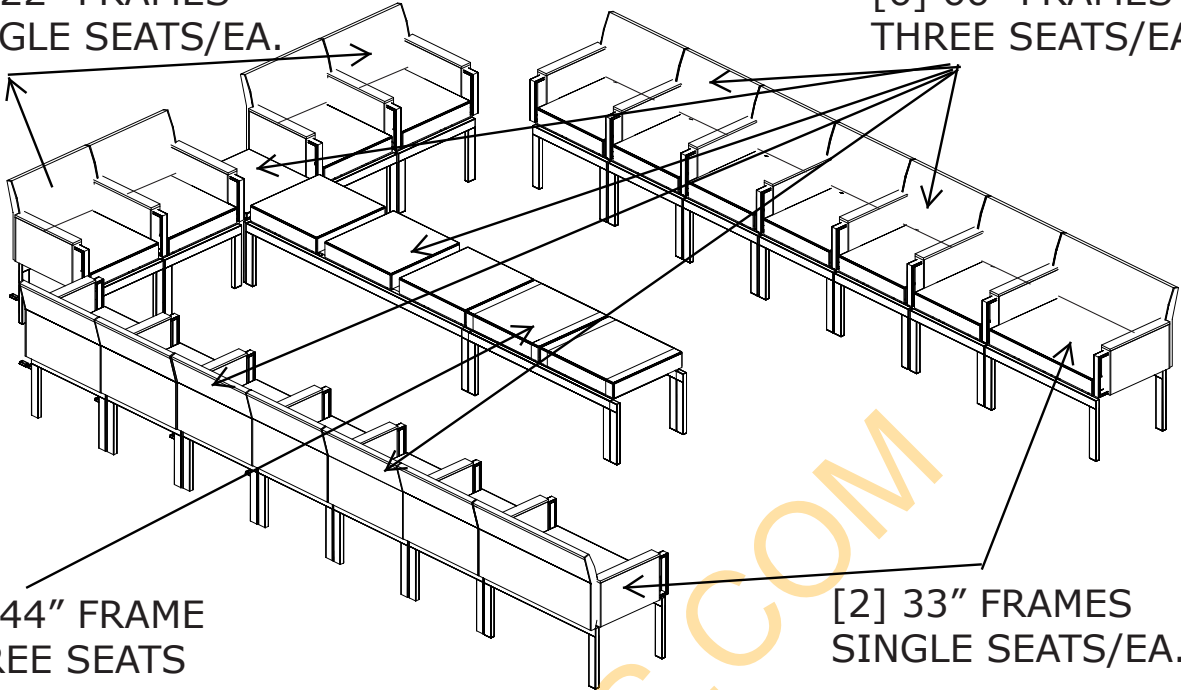

VERSTEEL 'IMMIX' SEATING

- IM2066 15FC - A
- IM2033 03L - B
- IM2033 03R - C
- IM2066 T05 - D
- SPECIAL IM2066 T05 - E
- * LEFT ARM REMOVED
- SPECIAL IM2066 T05 - F
- * RIGHT ARM REMOVED
- IM2066 T01 - G
- IM2044 - D01H
- IMMIX ARMLESS PLATE - I
- IM2022 03L - J
- IM2022 03R - K

[23] SEATS TOTAL
 *ALL ARMS ARE SHARED ARMS
 MIDDLE CHAIRS - ARMLESS

FRAMES:

- [2] 33" - SINGLE SEAT/EA.
- [6] 66" - THREE SEATS/EA.
- [1] 44" - TWO SEATS/EA.
- [2] 22" - SINGLE SEAT/EA.

FABRIC:

- #1-ARCOM: SAGRADA - EGGPLANT
- #2-CONCERTEX: PUMPKIN

VERSTEEL 'IMMIX' SEATING

[2] 22" FRAMES
SINGLE SEATS/EA.

[6] 66" FRAMES
THREE SEATS/EA.

[1] 44" FRAME
THREE SEATS

[2] 33" FRAMES
SINGLE SEATS/EA.

* RENDERING PROVIDED BY CLIENT - NOT SPECIFIC TO THE PROJECT. FOR REFERENCE PURPOSE ONLY.